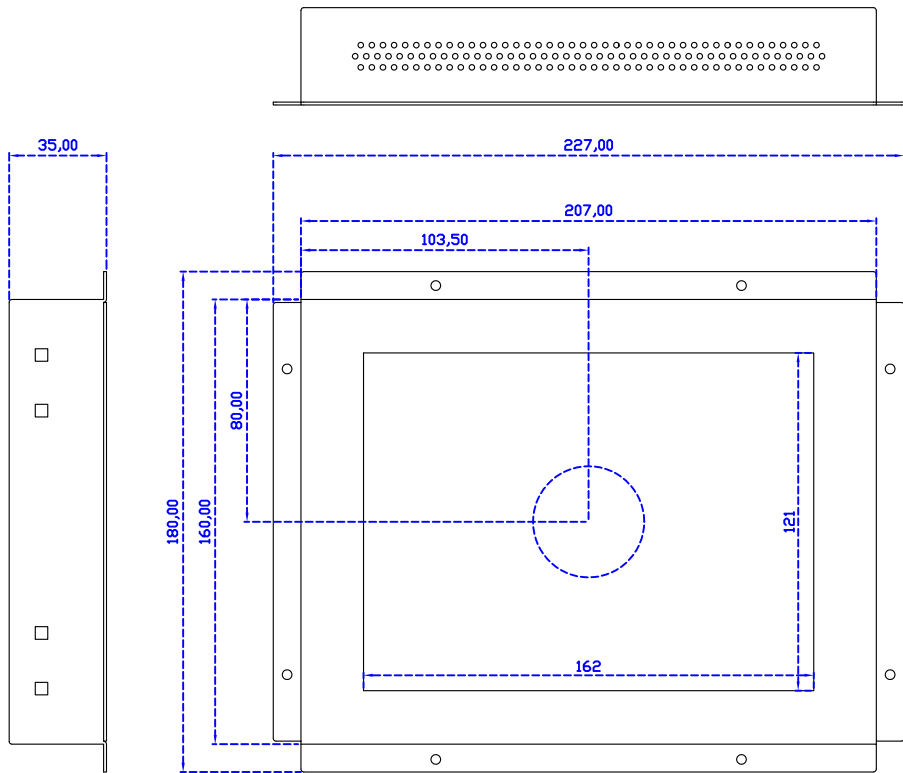

8" Projected capacitive Multi-Touch Monitor (Embedded)

Display Specifications :

Active Area	162 × 121 mm
Pixel Pitch	0.05275 × 0.15825 mm
Brightness	300 cd/m ²
Contrast Ratio	700 : 1
Resolution	1024 x 768 (XGA)
Viewing Angle	L/R150° ; U/D150°
Response Time	10ms (Tr + Tf)
Display Colors	262K
Display Modes	640×480 ; 800×600 ; 1024×768
Signal input	VGA ; Audio
Speaker	1W (8Ω) × 1
OSD Keyboard	⊙Power ⊙Auto adjust ⊕ ⊖ ⊙Menu
Power Source	DC 12V (DC Jack Φ2.1mm)
Power Consumption	≤7w
Storage 、 Operation	-20~60°C ; -10~50°C
VESA	75×75 mm
Casing Colors	Black (OEM other colors)
Casing Size 、 Weight	【 PM 230×183×41 mm 1.2kg 】 ; 【 OP 227×180×35 mm 1 kg 】 (W×H×D)
Carton 、 gross weight	323 × 259 × 127 mm 【 PM 2.4 kg 】 ; 【 OP 2.2 kg 】 (W×H×D)
Accessory	VGA cable / Audio cable / AC100~240V Adapter / Power cable / USB or RS232 cable / Cleaning wipes / Driver Disk

AIM-TMOPPCTU080-R21

3 Year Warranty
LCD Panel 1 Year

8" Embedded Touch Monitor.
(Panel Mount)

AIM-PMxxx080-R21

8" Embedded Touch Monitor.
(Open Frame)

AIM-TMOPxxxx080-R21