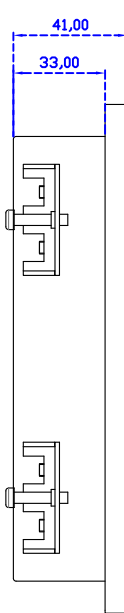

8" Embedded Touch Monitor.
(Panel Mount)

AIM-PMxxx080-R21