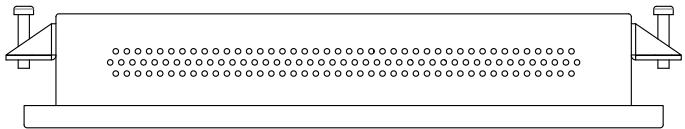

8" Embedded Touch Monitor.
(Panel Mount)

AIM-PMxxx080-R21