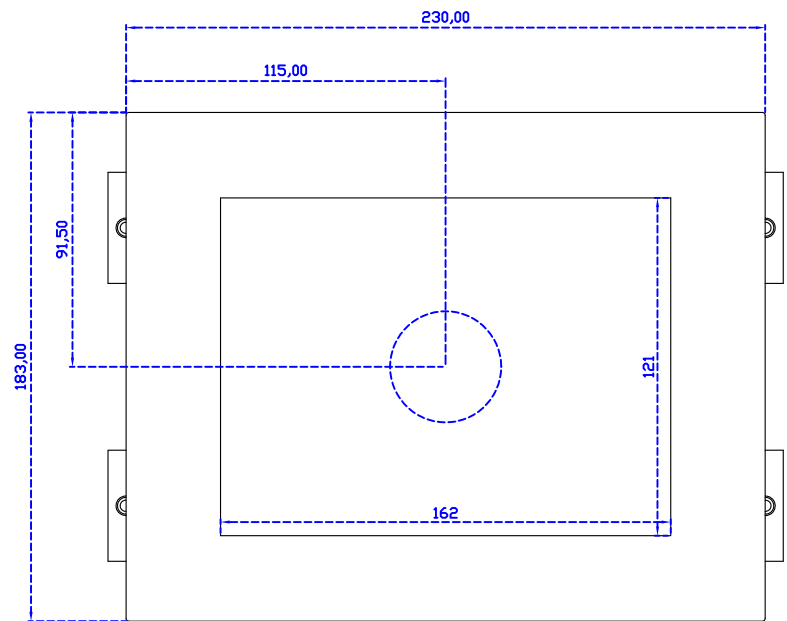

8" Projected capacitive Multi-Touch Monitor (Embedded)

Display Specifications :

Active Area	162 × 121 mm
Pixel Pitch	0.05275 × 0.15825 mm
Brightness	300 cd/m ²
Contrast Ratio	700 : 1
Resolution	1024 x 768 (XGA)
Viewing Angle	L/R150° ; U/D150°
Response Time	10ms (Tr + Tf)
Display Colors	262K
Display Modes	640×480 ; 800×600 ; 1024×768
Signal input	VGA ; Audio
Speaker	1W (8Ω) × 1
OSD Keyboard	⊙Power ⊙Auto adjust ⊕ ⊖ ⊙Menu
Power Source	DC 12V (DC Jack Φ2.1mm)
Power Consumption	≤7w
Storage 、 Operation	-20~60°C ; -10~50°C
VESA	75×75 mm
Casing Colors	Black (OEM other colors)
Casing Size 、 Weight	【 PM 230×183×41 mm 1.2kg 】 ; 【 OP 227×180×35 mm 1 kg 】 (W×H×D)
Carton 、 gross weight	323 × 259 × 127 mm 【 PM 2.4 kg 】 ; 【 OP 2.2 kg 】 (W×H×D)
Accessory	VGA cable / Audio cable / AC100~240V Adapter / Power cable / USB or RS232 cable / Cleaning wipes / Driver Disk

AIM-TMOPPCTU080-R21

3 Year Warranty
LCD Panel 1 Year

8" Embedded Touch Monitor.
(Panel Mount)

AIM-PMxxx080-R21

8" Embedded Touch Monitor.
(Open Frame)

AIM-TMOPxxxx080-R21