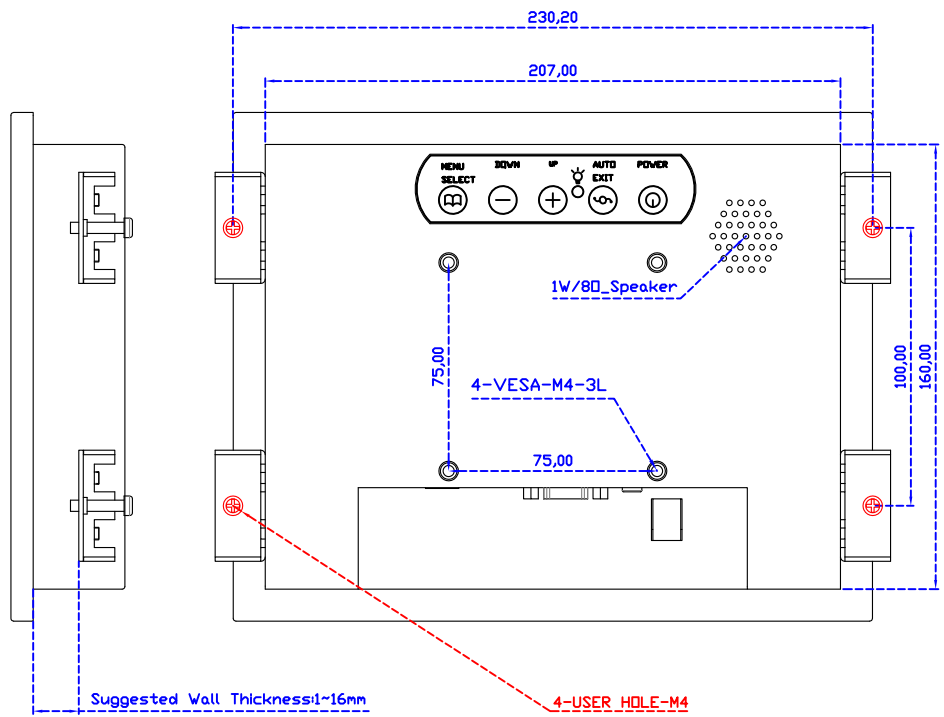

※AiM Touch has the right to update specs without further notice.

AIM-PMPCTU080-R21

8" Projected capacitive Multi-Touch Monitor (Embedded)

Touch Feature :

Input Method	Capacitive stylus, Finger
Linearity	≤2.5mm
Surface	≥7H
Life Time	Unlimited
Application	Writing and Signature Capture Capability

Software Feature :

Draw Test	Position and linearity verification
Controller	Support multiple controllers
Languages	English · Simple Chinese · Traditional Chinese · Japanese · French · German · Spanish · Korean · Arabic · Czech · Danish · Dutch · Greek · Hungarian · Italian · Norwegian · Russian · Polish · Portuguese · Slovenian · Swedish · Thai · Turkish
Mouse Emulator	Right / left button emulation. Auto Right / left Click (PDA function)
Touch Style	Drawing a Mode · button a Mode · Touch Off/ on Switch
Double Click	Configurable double click speed · Configurable double click area
Sound Modes	No sound · Touch down · Touch up
Display Support	display rotation · Support multiple monitors
Division Pattern	Support two halves and four parts with touch function, you can also create your own division patterns.
Settings:	
Edge compensation	Support edge compensation and you can also add your own numbers for it.
Support O.S	All Windows-32/64bit O.S Android ; Linux ; MAC

AIM-TMOPPCTU080-R21

3 Year Warranty
LCD Panel 1 Year

8" Embedded Touch Monitor.
(Panel Mount)

AIM-PMxxx080-R21

8" Embedded Touch Monitor.
(Open Frame)

AIM-TMOPxxxx080-R21