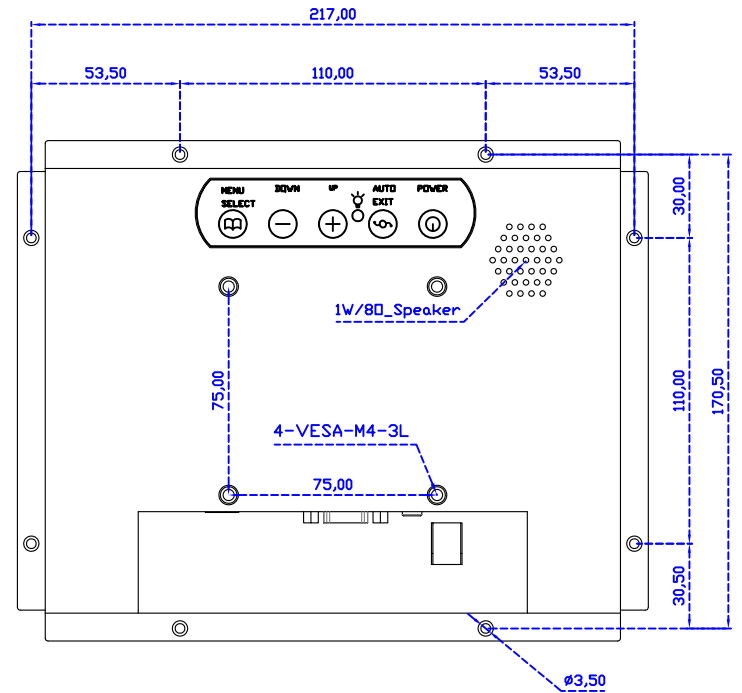

AIM-TMOPPCTU080-R21

3 Year Warranty
LCD Panel 1 Year

8" Embedded Touch Monitor.
(Panel Mount)

AIM-PMxxx080-R21

8" Embedded Touch Monitor.
(Open Frame)

AIM-TMOPxxxx080-R21