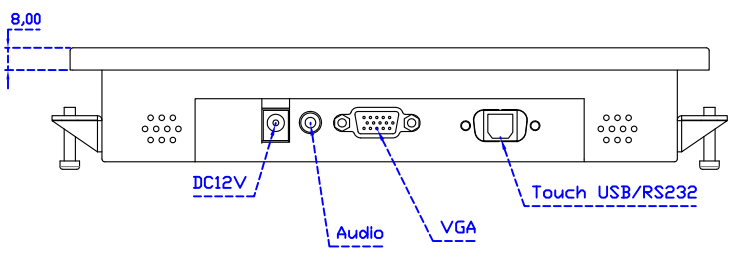

Software Feature :

Draw Test	Position and linearity verification
Controller	Support multiple controllers
Languages	English · Simple Chinese · Traditional Chinese · Japanese · French · German · Spanish · Korean · Arabic · Czech · Danish · Dutch · Greek · Hungarian · Italian · Norwegian · Russian · Polish · Portuguese · Slovenian · Swedish · Thai · Turkish
Mouse Emulator	Right / left button emulation. Auto Right / left Click (PDA function)
Touch Style	Drawing a Mode · button a Mode · Touch Off/ on Switch
Double Click	Configurable double click speed · Configurable double click area
Sound Modes	No sound · Touch down · Touch up
Display Support	display rotation · Support multiple monitors
Division Pattern	Support two halves and four parts with touch function, you can also create your own division patterns.
Settings:	
Edge compensation	Support edge compensation and you can also add your own numbers for it.
Support O.S	All Windows-32/64bit O.S Android ; Linux ; MAC

AIM-TMOPPCTU080-R21

3 Year Warranty
LCD Panel 1 Year

8" Embedded Touch Monitor.
(Panel Mount)

AIM-PMxxx080-R21

8" Embedded Touch Monitor.
(Open Frame)

AIM-TMOPxxxx080-R21