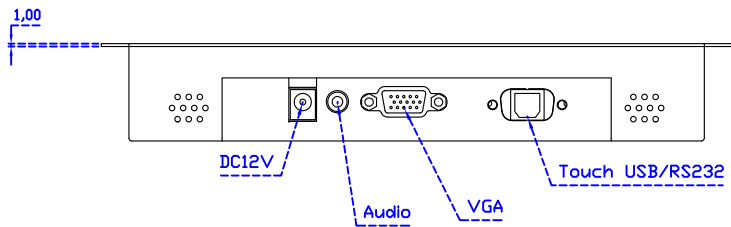

Software Feature :

Draw Test	Position and linearity verification
Controller	Support multiple controllers
Languages	English · Simple Chinese · Traditional Chinese · Japanese · French · German · Spanish · Korean · Arabic · Czech · Danish · Dutch · Greek · Hungarian · Italian · Norwegian · Russian · Polish · Portuguese · Slovenian · Swedish · Thai · Turkish
Mouse Emulator	Right / left button emulation. Auto Right / left Click (PDA function)
Touch Style	Drawing a Mode · button a Mode · Touch Off/ on Switch
Double Click	Configurable double click speed · Configurable double click area
Sound Modes	No sound · Touch down · Touch up
Display Support	display rotation · Support multiple monitors
Division Pattern	Support two halves and four parts with touch function, you can also create your own division patterns.
Settings:	
Edge compensation	Support edge compensation and you can also add your own numbers for it.
Support O.S	All Windows-32/64bit O.S Android ; Linux ; MAC

AIM-TMOPPCTU080-R21

3 Year Warranty
LCD Panel 1 Year

8" Embedded Touch Monitor.
(Panel Mount)

AIM-PMxxx080-R21

8" Embedded Touch Monitor.
(Open Frame)

AIM-TMOPxxxx080-R21