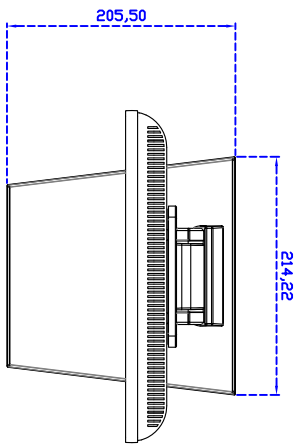

12.1" Desktop Touch Monitor.

AIM-TMxxxx121-601_G03