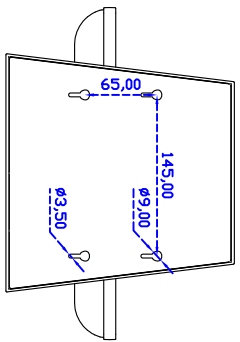

12.1" Desktop Touch Monitor.

AIM-TMxxxx121-601_G03