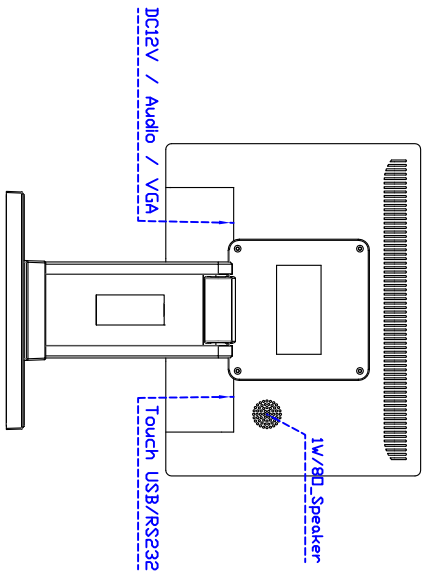

Touch Feature :

Input Method	Finger, gloved hand, or stylus activation
Activation Force	≥ 50g
Linearity	≤ 1.5%
Surface	≥ 3H
Life Time	≤ 35,000,000
Application	Writing and Signature Capture Capability
PC Link	USB or RS232

Software Feature :

Calibration	Fast full oriental 4 points position
Compensation	Edge compensation. Accuracy 25 points linearity compensation
Draw Test	Position and linearity verification
Controller	Support multiple controllers
Languages	English · Simple Chinese · Traditional Chinese · Japanese · French · German · Spanish · Korean · Arabic · Czech · Danish · Dutch · Greek · Hungarian · Italian · Norwegian · Russian · Polish · Portuguese · Slovenian · Swedish · Thai · Turkish
Mouse Emulator	Right / left button emulation. Auto Right / left Click (PDA function)
Touch Style	Drawing a Mode · button a Mode · Touch Off/ on Switch
Double Click	Configurable double click speed · Configurable double click area
Sound Modes	No sound · Touch down · Touch up
COM Port Support	COM1 ~ COM255 for Windows and Linux COM1 ~ COM8 for MS- DOS
Display Support	display rotation · Support multiple monitors
Support O.S	All Windows-32 bit O.S Windows7-8-10 ; XP-64 bit O.S MS-DOS ; A II Linux ; MAC

Order information :

AIM-TM5R121-G01 :	【VGA/AUDIO/USB-TOUCH】	AIM-TM5R121-G02 :	【VGA/AUDIO/RS232-TOUCH】
Accessory	VGA Cable/AC90~260V Adapter/Power Cable/Audio Cable/USB or RS232 Cable/Touch Pen/ Cleaning wipes/Driver Disk		