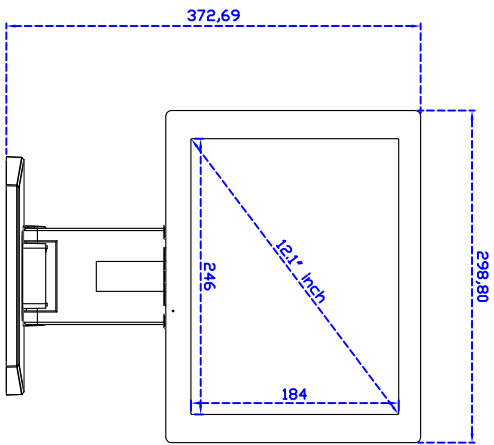

12.1" Desktop Touch Monitor.

AIM-TMxxxx121-601_G03