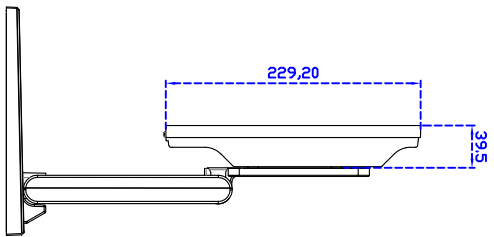

12.1" Desktop Touch Monitor.

AIM-TMxxxx121-601_G03