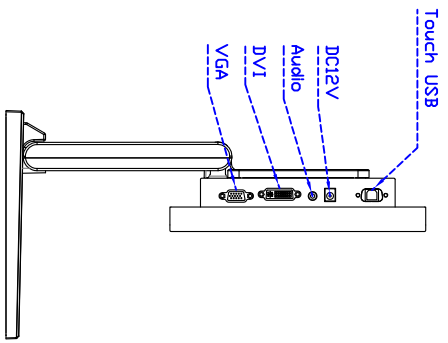

Touch Feature :

Input Method	It detects anything that blocks lights
Linearity	≤2.5mm
Surface	≥7H
Life Time	Unlimited
Application	Writing and Signature Capture Capability
PC Link	USB

Software Feature :

Calibration	4 points or 16 points or 25 points
Draw Test	Position and linearity verification
Controller	Support multiple controllers
Languages	English 、 Simple Chinese 、 Traditional Chinese 、 Japanese 、 German
Mouse Emulator	Right / left button emulation. Auto Right / left Click (PDA function)
Touch Style	Drawing a Mode 、 button a Mode 、 Hide cursor
Double Click	Configurable double click speed 、 Configurable double click area
Sound Modes	No sound 、 Touch down 、 Touch up
Display Support	display rotation 、 Support multiple monitors
Division Pattern Settings:	Support two halves and four parts with touch function, you can also create your own division patterns.
Edge compensation	Support edge compensation and you can also add your own numbers for it.
Support O.S	All Windows-32 bit O.S Windows7-8-10 ; XP-64 bit O.S Android ; All Linux ; MAC

Order Information :

AIM-TMIR121-R01A :
Accessory

【VGA/DVI/AUDIO/USB-TOUCH】
VGA Cable/Audio Cable/Power Cable/AC90~260V Adapter/USB Cable/Cleaning wipes/Driver Disk
※DVI Cable(Optional)

3 Year Warranty
LCD Panel 1 Year

12.1" Desktop Touch Monitor.

AIM-TMR121-R01A_R03A