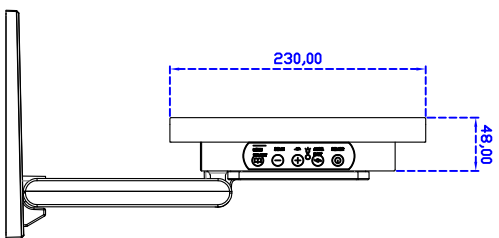

12.1" inch Touch Monitor (Infrared Ray Multi-Touch)

Display Specifications :

Active Area	246 × 184 mm
Pixel Pitch	0.3075 × 0.3075 mm
Brightness	330 cd/m ²
Contrast Ratio	800 : 1
Resolution	800 x 600 (SVGA)
Viewing Angle	L/R 160° ; U/D140°
Response Time	30 ms (Tr + Tf)
Display Colors	16.2M
Display Modes	640×480 ; 800×600
Signal input	VGA ; Audio ; DVI
Mini-Audio out	1W (8Ω) × 1
OSD Keyboard	⊙ Menu/Select ⊙ - ⊙ + ⊙ Auto/Exit ⊙ Power
Power Source	DC 12V ; ≤12.5w ; Standby ≤1w
Power Consumption	
Storage Operation	-30~70°C ; -10~65°C
VESA	75×75 or 100×100 mm
Casing Colors	Black
Casing Size Weight	292 × 230 × 48 mm ; 3.5kg (W×H×D)
Carton gross weight	385 × 365 × 185 mm ; 5.6kg (W×H×D)

Order Information :

AIM-TMIR121-R01A :
Accessory

【VGA/DVI/AUDIO/USB-TOUCH】
VGA Cable/Audio Cable/Power Cable/AC90~260V Adapter/USB Cable/Cleaning wipes/Driver Disk
※DVI Cable(Optional)

3 Year Warranty
LCD Panel 1 Year

12.1" Desktop Touch Monitor.

AIM-TMR121-R01A_R03A