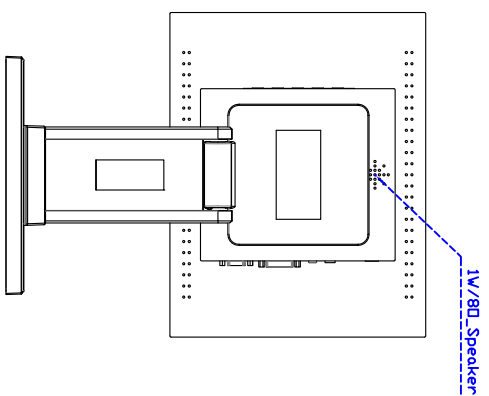

Touch Feature :

Input Method	It detects anything that blocks lights
Linearity	≤2.5mm
Surface	≥7H
Life Time	Unlimited
Application	Writing and Signature Capture Capability
PC Link	USB

Software Feature :

Calibration	4 points or 16 points or 25 points
Draw Test	Position and linearity verification
Controller	Support multiple controllers
Languages	English 、 Simple Chinese 、 Traditional Chinese 、 Japanese 、 German
Mouse Emulator	Right / left button emulation. Auto Right / left Click (PDA function)
Touch Style	Drawing a Mode 、 button a Mode 、 Hide cursor
Double Click	Configurable double click speed 、 Configurable double click area
Sound Modes	No sound 、 Touch down 、 Touch up
Display Support	display rotation 、 Support multiple monitors
Division Pattern Settings:	Support two halves and four parts with touch function, you can also create your own division patterns.
Edge compensation	Support edge compensation and you can also add your own numbers for it.
Support O.S	All Windows-32 bit O.S Windows7-8-10 ; XP-64 bit O.S Android ; All Linux ; MAC

Order Information :

AIM-TMIR121-R01A :
Accessory

【VGA/DVI/AUDIO/USB-TOUCH】
VGA Cable/Audio Cable/Power Cable/AC90~260V Adapter/USB Cable/Cleaning wipes/Driver Disk
※DVI Cable(Optional)

3 Year Warranty
LCD Panel 1 Year

12.1" Desktop Touch Monitor.

AIM-TMR121-R01A_R03A