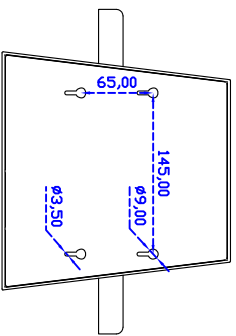

12.1" inch Touch Monitor (Infrared Ray Multi-Touch)

Display Specifications :

Active Area	246 × 184 mm
Pixel Pitch	0.3075 × 0.3075 mm
Brightness	330 cd/m ²
Contrast Ratio	800 : 1
Resolution	800 x 600 (SVGA)
Viewing Angle	L/R 160° ; U/D140°
Response Time	30 ms (Tr + Tf)
Display Colors	16.2M
Display Modes	640×480 ; 800×600
Signal input	VGA ; Audio ; DVI
Mini-Audio out	1W (8Ω) × 1
OSD Keyboard	⊙ Menu/Select ⊙ - ⊙ + ⊙ Auto/Exit ⊙ Power
Power Source	DC 12V ; ≤12.5w ; Standby ≤1w
Power Consumption	
Storage Operation	-30~70°C ; -10~65°C
VESA	75×75 or 100×100 mm
Casing Colors	Black
Casing Size Weight	292 × 230 × 48 mm ; 3.5kg (W×H×D)
Carton gross weight	385 × 365 × 185 mm ; 5.6kg (W×H×D)

Order Information :

AIM-TMIR121-R01A :
Accessory

【VGA/DVI/AUDIO/USB-TOUCH】
VGA Cable/Audio Cable/Power Cable/AC90~260V Adapter/USB Cable/Cleaning wipes/Driver Disk
※DVI Cable(Optional)

3 Year Warranty
LCD Panel 1 Year

12.1" Desktop Touch Monitor.

AIM-TMR121-R01A_R03A