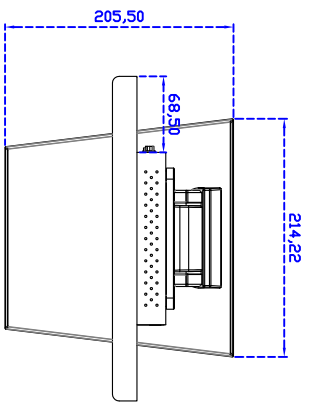

12.1" inch Touch Monitor (Infrared Ray Multi-Touch)

Display Specifications :

Active Area	246 × 184 mm
Pixel Pitch	0.3075 × 0.3075 mm
Brightness	330 cd/m ²
Contrast Ratio	800 : 1
Resolution	800 x 600 (SVGA)
Viewing Angle	L/R 160° ; U/D140°
Response Time	30 ms (Tr + Tf)
Display Colors	16.2M
Display Modes	640×480 ; 800×600
Signal input	VGA ; Audio ; DVI
Mini-Audio out	1W (8Ω) × 1
OSD Keyboard	⊙ Menu/Select ⊙ - ⊙ + ⊙ Auto/Exit ⊙ Power
Power Source	DC 12V ; ≤12.5w ; Standby ≤1w
Power Consumption	
Storage Operation	-30~70°C ; -10~65°C
VESA	75×75 or 100×100 mm
Casing Colors	Black
Casing Size Weight	292 × 230 × 48 mm ; 3.5kg (W×H×D)
Carton gross weight	385 × 365 × 185 mm ; 5.6kg (W×H×D)

Order Information :

AIM-TMIR121-R01A :
Accessory

【VGA/DVI/AUDIO/USB-TOUCH】
VGA Cable/Audio Cable/Power Cable/AC90~260V Adapter/USB Cable/Cleaning wipes/Driver Disk
※DVI Cable(Optional)

3 Year Warranty
LCD Panel 1 Year

12.1" Desktop Touch Monitor.

AIM-TMR121-R01A_R03A