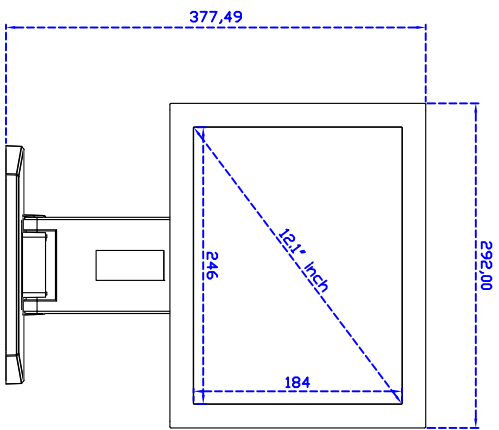

12.1" inch Touch Monitor (Infrared Ray Multi-Touch)

Display Specifications :

Active Area	246 × 184 mm
Pixel Pitch	0.3075 × 0.3075 mm
Brightness	330 cd/m ²
Contrast Ratio	800 : 1
Resolution	800 x 600 (SVGA)
Viewing Angle	L/R 160° ; U/D140°
Response Time	30 ms (Tr + Tf)
Display Colors	16.2M
Display Modes	640×480 ; 800×600
Signal input	VGA ; Audio ; DVI
Mini-Audio out	1W (8Ω) × 1
OSD Keyboard	⊙ Menu/Select ⊙ - ⊙ + ⊙ Auto/Exit ⊙ Power
Power Source	DC 12V ; ≤12.5w ; Standby ≤1w
Power Consumption	
Storage Operation	-30~70°C ; -10~65°C
VESA	75×75 or 100×100 mm
Casing Colors	Black
Casing Size Weight	292 × 230 × 48 mm ; 3.5kg (W×H×D)
Carton gross weight	385 × 365 × 185 mm ; 5.6kg (W×H×D)

12.1" Desktop Touch Monitor.

AIM-TMR121-R01A_R03A