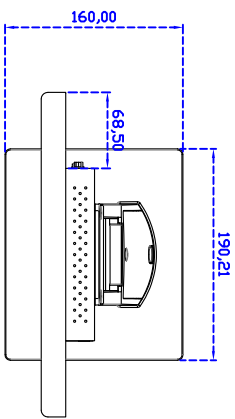

12.1" inch Touch Monitor (Infrared Ray Multi-Touch)

Display Specifications :

Active Area	246 × 184 mm
Pixel Pitch	0.3075 × 0.3075 mm
Brightness	330 cd/m ²
Contrast Ratio	800 : 1
Resolution	800 x 600 (SVGA)
Viewing Angle	L/R 160° ; U/D140°
Response Time	30 ms (Tr + Tf)
Display Colors	16.2M
Display Modes	640×480 ; 800×600
Signal input	VGA ; Audio ; DVI
Mini-Audio out	1W (8Ω) × 1
OSD Keyboard	⊙ Menu/Select ⊙ - ⊙ + ⊙ Auto/Exit ⊙ Power
Power Source	DC 12V ; ≤12.5w ; Standby ≤1w
Power Consumption	
Storage Operation	-30~70°C ; -10~65°C
VESA	75×75 or 100×100 mm
Casing Colors	Black
Casing Size Weight	292 × 230 × 48 mm ; 3.3kg (W×H×D)
Carton gross weight	385 × 365 × 185 mm ; 5.4kg (W×H×D)

Order Information :

AIM-TMIR121-R01V :
Accessory

【VGA/DVI/AUDIO/USB-TOUCH】
VGA Cable/Audio Cable/Power Cable/AC90~260V Adapter/USB Cable/Cleaning wipes/Driver Disk
※DVI Cable(Optional)

3 Year Warranty
LCD Panel 1 Year

12.1" Desktop Touch Monitor.

AIM-TMR121-R01V_R03V