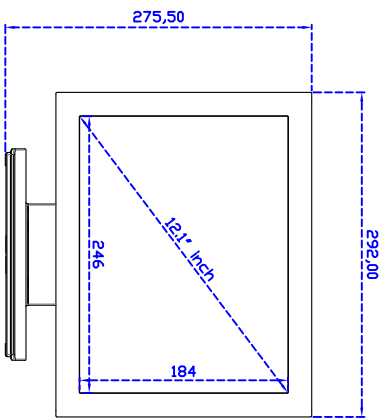

12.1" inch Touch Monitor (Infrared Ray Multi-Touch)

Display Specifications :

Active Area	246 × 184 mm
Pixel Pitch	0.3075 × 0.3075 mm
Brightness	330 cd/m ²
Contrast Ratio	800 : 1
Resolution	800 x 600 (SVGA)
Viewing Angle	L/R 160° ; U/D140°
Response Time	30 ms (Tr + Tf)
Display Colors	16.2M
Display Modes	640×480 ; 800×600
Signal input	VGA ; Audio ; DVI
Mini-Audio out	1W (8Ω) × 1
OSD Keyboard	⊙ Menu/Select ⊙ - ⊙ + ⊙ Auto/Exit ⊙ Power
Power Source	DC 12V ; ≤12.5w ; Standby ≤1w
Power Consumption	
Storage Operation	-30~70°C ; -10~65°C
VESA	75×75 or 100×100 mm
Casing Colors	Black
Casing Size Weight	292 × 230 × 48 mm ; 3.3kg (W×H×D)
Carton gross weight	385 × 365 × 185 mm ; 5.4kg (W×H×D)

12.1" Desktop Touch Monitor.

AIM-TMR121-R01V_R03V