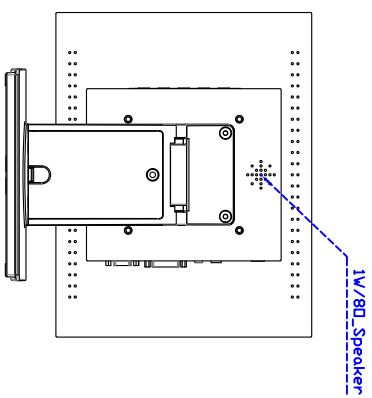

Touch Feature :

Input Method	It detects anything that blocks lights
Linearity	≤2.5mm
Surface	≥7H
Life Time	Unlimited
Application	Writing and Signature Capture Capability
PC Link	USB

Software Feature :

Calibration	4 points or 16 points or 25 points
Draw Test	Position and linearity verification
Controller	Support multiple controllers
Languages	English 、 Simple Chinese 、 Traditional Chinese 、 Japanese 、 German
Mouse Emulator	Right / left button emulation. Auto Right / left Click (PDA function)
Touch Style	Drawing a Mode 、 button a Mode 、 Hide cursor
Double Click	Configurable double click speed 、 Configurable double click area
Sound Modes	No sound 、 Touch down 、 Touch up
Display Support	display rotation 、 Support multiple monitors
Division Pattern Settings:	Support two halves and four parts with touch function, you can also create your own division patterns.
Edge compensation	Support edge compensation and you can also add your own numbers for it.
Support O.S	All Windows-32 bit O.S Windows7-8-10 ; XP-64 bit O.S Android ; A II Linux ; MAC

Order Information :

AIM-TMIR121-R01V :
Accessory

【VGA/DVI/AUDIO/USB-TOUCH】
VGA Cable/Audio Cable/Power Cable/AC90~260V Adapter/USB Cable/Cleaning wipes/Driver Disk
※DVI Cable(Optional)

3 Year Warranty
LCD Panel 1 Year

12.1" Desktop Touch Monitor.

AIM-TMR121-R01V_R03V