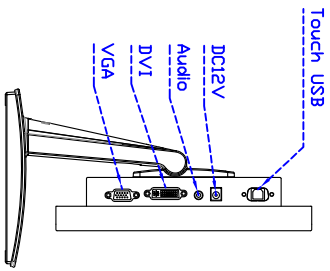

Touch Feature :

Input Method	It detects anything that blocks lights
Linearity	≤2.5mm
Surface	≥7H
Life Time	Unlimited
Application	Writing and Signature Capture Capability
PC Link	USB

Software Feature :

Calibration	4 points or 16 points or 25 points
Draw Test	Position and linearity verification
Controller	Support multiple controllers
Languages	English 、 Simple Chinese 、 Traditional Chinese 、 Japanese 、 German
Mouse Emulator	Right / left button emulation. Auto Right / left Click (PDA function)
Touch Style	Drawing a Mode 、 button a Mode 、 Hide cursor
Double Click	Configurable double click speed 、 Configurable double click area
Sound Modes	No sound 、 Touch down 、 Touch up
Display Support	display rotation 、 Support multiple monitors
Division Pattern Settings:	Support two halves and four parts with touch function, you can also create your own division patterns.
Edge compensation	Support edge compensation and you can also add your own numbers for it.
Support O.S	All Windows-32 bit O.S Windows7-8-10 ; XP-64 bit O.S Android ; A II Linux ; MAC

Order Information :

AIM-TMIR121-R01V :
Accessory

【VGA/DVI/AUDIO/USB-TOUCH】
VGA Cable/Audio Cable/Power Cable/AC90~260V Adapter/USB Cable/Cleaning wipes/Driver Disk
※DVI Cable(Optional)

3 Year Warranty
LCD Panel 1 Year

12.1" Desktop Touch Monitor.

AIM-TMR121-R01V_R03V