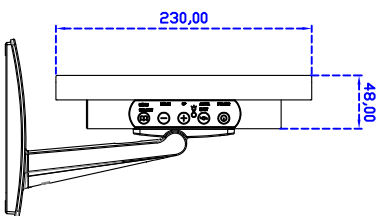

12.1" inch Touch Monitor (Infrared Ray Multi-Touch)

Display Specifications :

Active Area	246 × 184 mm
Pixel Pitch	0.3075 × 0.3075 mm
Brightness	330 cd/m ²
Contrast Ratio	800 : 1
Resolution	800 x 600 (SVGA)
Viewing Angle	L/R 160° ; U/D140°
Response Time	30 ms (Tr + Tf)
Display Colors	16.2M
Display Modes	640×480 ; 800×600
Signal input	VGA ; Audio ; DVI
Mini-Audio out	1W (8Ω) × 1
OSD Keyboard	⊙ Menu/Select ⊙ - ⊙ + ⊙ Auto/Exit ⊙ Power
Power Source	DC 12V ; ≤12.5w ; Standby ≤1w
Power Consumption	
Storage Operation	-30~70°C ; -10~65°C
VESA	75×75 or 100×100 mm
Casing Colors	Black
Casing Size Weight	292 × 230 × 48 mm ; 3.3kg (W×H×D)
Carton gross weight	385 × 365 × 185 mm ; 5.4kg (W×H×D)

Order Information :

AIM-TMIR121-R01V :
Accessory

【VGA/DVI/AUDIO/USB-TOUCH】
VGA Cable/Audio Cable/Power Cable/AC90~260V Adapter/USB Cable/Cleaning wipes/Driver Disk
※DVI Cable(Optional)

3 Year Warranty
LCD Panel 1 Year

12.1" Desktop Touch Monitor.

AIM-TMR121-R01V_R03V