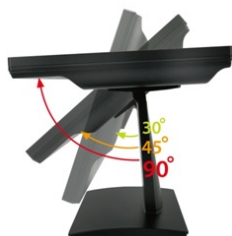

12.1" inch Touch Monitor (Infrared Ray Multi-Touch)

Products application :

- POS Terminal
- Industrial PC
- Kiosk
- Gaming
- Medical apparatus
- Personal computer
- Mobile GPS
- Office automation
- Security system of the house
- Car-mounted amusement
- Military equipment
- Communicate

Touch Feature :

Input Method	It detects anything that blocks lights
Linearity	≤2.5mm
Surface	≥7H
Life Time	Unlimited
Application	Writing and Signature Capture Capability
PC Link	USB

Software Feature :

Calibration	4 points or 16 points or 25 points
Draw Test	Position and linearity verification
Controller	Support multiple controllers
Languages	English 、 Simple Chinese 、 Traditional Chinese 、 Japanese 、 German
Mouse Emulator	Right / left button emulation. Auto Right / left Click (PDA function)
Touch Style	Drawing a Mode 、 button a Mode 、 Hide cursor
Double Click	Configurable double click speed 、 Configurable double click area
Sound Modes	No sound 、 Touch down 、 Touch up
Display Support	display rotation 、 Support multiple monitors
Division Pattern Settings:	Support two halves and four parts with touch function, you can also create your own division patterns.
Edge compensation	Support edge compensation and you can also add your own numbers for it.
Support O.S	All Windows-32 bit O.S Windows7-8-10 ; XP-64 bit O.S Android ; A II Linux ; MAC