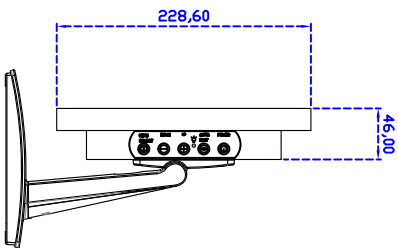

12.1" Desktop Touch Monitor.

AIM-TMPCT121-R11V_R13V