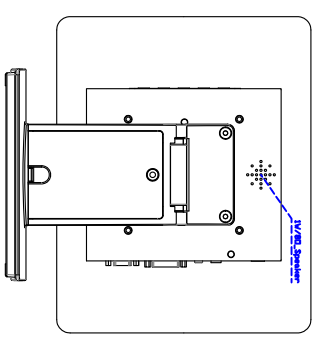

12.1" Desktop Touch Monitor.

AIM-TMPCT121-R11V_R13V