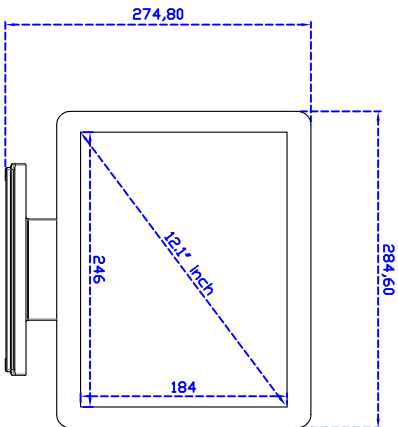

12.1" Desktop Touch Monitor.

AIM-TMPCT121-R11V_R13V