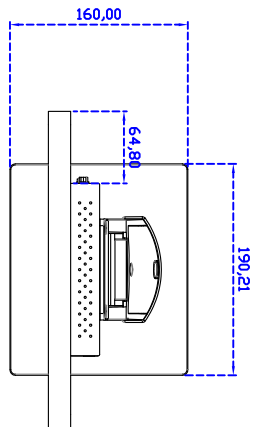

12.1" Desktop Touch Monitor.

AIM-TMPCT121-R11V_R13V