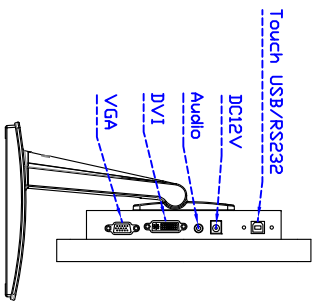

12.1" Desktop Touch Monitor.

AIM-TMPCT121-R11V_R13V