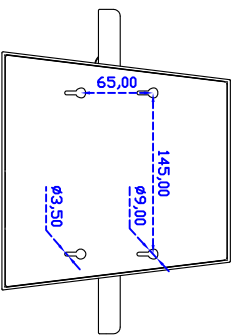

Software Feature :

| | |
|-------------------|---|
| Draw Test | Position and linearity verification |
| Controller | Support multiple controllers |
| Languages | English · Simple Chinese · Traditional Chinese · Japanese · French · German · Spanish · Korean · Arabic · Czech · Danish · Dutch · Greek · Hungarian · Italian · Norwegian · Russian · Polish · Portuguese · Slovenian · Swedish · Thai · Turkish |
| Mouse Emulator | Right / left button emulation. Auto Right / left Click (PDA function) |
| Touch Style | Drawing a Mode · button a Mode · Touch Off/ on Switch |
| Double Click | Configurable double click speed · Configurable double click area |
| Sound Modes | No sound · Touch down · Touch up |
| Display Support | display rotation · Support multiple monitors |
| Division Pattern | Support two halves and four parts with touch function, you can also create your own division patterns. |
| Settings: | |
| Edge compensation | Support edge compensation and you can also add your own numbers for it. |
| Support O.S | All Windows-32 bit O.S Windows7-8-10 ; XP-64 bit O.S Android ; A II Linux ; MAC |

Order information :

| | | | |
|----------------------|---|----------------------|-----------------------------|
| AIM-TMPCTU121-R01A : | 【VGA/AUDIO/DVI/USB-TOUCH】 | AIM-TMPCTU121-R02A : | 【VGA/AUDIO/DVI/RS232-TOUCH】 |
| Accessory | VGA Cable/AC90~260V Adapter/Power Cable/Audio Cable/USB or RS232 Cable/Cleaning wipes/Driver Disk | | |
| | ※DVI Cable(Optional) | | |

12.1" Desktop Touch Monitor.

AIM-TMxxxx121-R01A_R03A