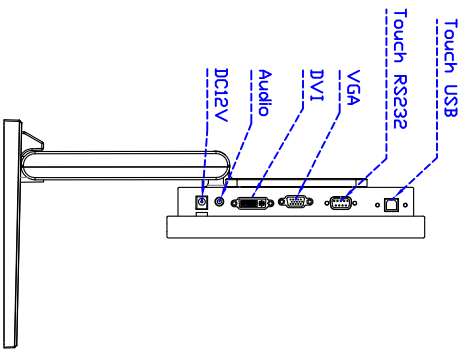

Touch Feature :

| | |
|--------------|--|
| Input Method | Capacitive stylus, Finger |
| Linearity | ≤ 2.5mm |
| Surface | ≥ 7H |
| Life Time | Unlimited |
| Application | Writing and Signature Capture Capability |
| PC Link | USB or RS232(Single-Touch) |

Software Feature :

| | |
|-------------------|---|
| Draw Test | Position and linearity verification |
| Controller | Support multiple controllers |
| Languages | English · Simple Chinese · Traditional Chinese · Japanese · French · German · Spanish · Korean · Arabic · Czech · Danish · Dutch · Greek · Hungarian · Italian · Norwegian · Russian · Polish · Portuguese · Slovenian · Swedish · Thai · Turkish |
| Mouse Emulator | Right / left button emulation. Auto Right / left Click (PDA function) |
| Touch Style | Drawing a Mode · button a Mode · Touch Off/ on Switch |
| Double Click | Configurable double click speed · Configurable double click area |
| Sound Modes | No sound · Touch down · Touch up |
| Display Support | display rotation · Support multiple monitors |
| Division Pattern | Support two halves and four parts with touch function, you can also create your own division patterns. |
| Settings: | |
| Edge compensation | Support edge compensation and you can also add your own numbers for it. |
| Support O.S | All Windows-32 bit O.S Windows7-8-10 ; XP-64 bit O.S Android ; A II Linux ; MAC |

Order information :

| | | | |
|----------------------|---|----------------------|-----------------------------|
| AIM-TMPCTU121-R01A : | 【VGA/AUDIO/DVI/USB-TOUCH】 | AIM-TMPCTU121-R02A : | 【VGA/AUDIO/DVI/RS232-TOUCH】 |
| Accessory | VGA Cable/AC90~260V Adapter/Power Cable/Audio Cable/USB or RS232 Cable/Cleaning wipes/Driver Disk | | |
| | ※DVI Cable(Optional) | | |