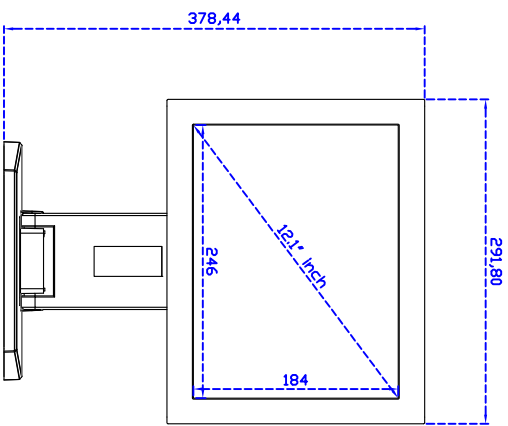

12.1" Desktop Touch Monitor.

AIM-TMxxxx121-R01A_R03A