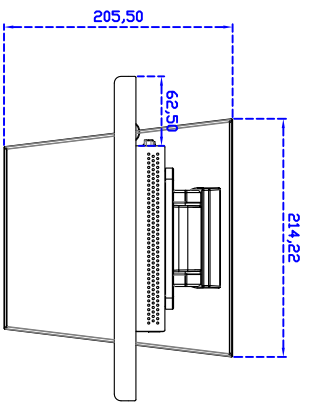

Software Feature :

| | |
|-------------------|---|
| Draw Test | Position and linearity verification |
| Controller | Support multiple controllers |
| Languages | English · Simple Chinese · Traditional Chinese · Japanese · French · German · Spanish · Korean · Arabic · Czech · Danish · Dutch · Greek · Hungarian · Italian · Norwegian · Russian · Polish · Portuguese · Slovenian · Swedish · Thai · Turkish |
| Mouse Emulator | Right / left button emulation. Auto Right / left Click (PDA function) |
| Touch Style | Drawing a Mode · button a Mode · Touch Off/ on Switch |
| Double Click | Configurable double click speed · Configurable double click area |
| Sound Modes | No sound · Touch down · Touch up |
| Display Support | display rotation · Support multiple monitors |
| Division Pattern | Support two halves and four parts with touch function, you can also create your own division patterns. |
| Settings: | |
| Edge compensation | Support edge compensation and you can also add your own numbers for it. |
| Support O.S | All Windows-32 bit O.S Windows7-8-10 ; XP-64 bit O.S Android ; A II Linux ; MAC |

Order information :

| | | | |
|----------------------|---|----------------------|-----------------------------|
| AIM-TMPCTU121-R01A : | 【VGA/AUDIO/DVI/USB-TOUCH】 | AIM-TMPCTU121-R02A : | 【VGA/AUDIO/DVI/RS232-TOUCH】 |
| Accessory | VGA Cable/AC90~260V Adapter/Power Cable/Audio Cable/USB or RS232 Cable/Cleaning wipes/Driver Disk | | |
| | ※DVI Cable(Optional) | | |

12.1" Desktop Touch Monitor.

AIM-TMxxxx121-R01A_R03A