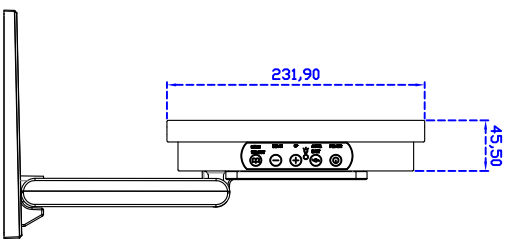

Software Feature :

| | |
|-------------------|---|
| Draw Test | Position and linearity verification |
| Controller | Support multiple controllers |
| Languages | English · Simple Chinese · Traditional Chinese · Japanese · French · German · Spanish · Korean · Arabic · Czech · Danish · Dutch · Greek · Hungarian · Italian · Norwegian · Russian · Polish · Portuguese · Slovenian · Swedish · Thai · Turkish |
| Mouse Emulator | Right / left button emulation. Auto Right / left Click (PDA function) |
| Touch Style | Drawing a Mode · button a Mode · Touch Off/ on Switch |
| Double Click | Configurable double click speed · Configurable double click area |
| Sound Modes | No sound · Touch down · Touch up |
| Display Support | display rotation · Support multiple monitors |
| Division Pattern | Support two halves and four parts with touch function, you can also create your own division patterns. |
| Settings: | |
| Edge compensation | Support edge compensation and you can also add your own numbers for it. |
| Support O.S | All Windows-32 bit O.S Windows7-8-10 ; XP-64 bit O.S Android ; A II Linux ; MAC |

Order information :

| | | | |
|----------------------|---|----------------------|-----------------------------|
| AIM-TMPCTU121-R01A : | 【VGA/AUDIO/DVI/USB-TOUCH】 | AIM-TMPCTU121-R02A : | 【VGA/AUDIO/DVI/RS232-TOUCH】 |
| Accessory | VGA Cable/AC90~260V Adapter/Power Cable/Audio Cable/USB or RS232 Cable/Cleaning wipes/Driver Disk | | |
| | ※DVI Cable(Optional) | | |