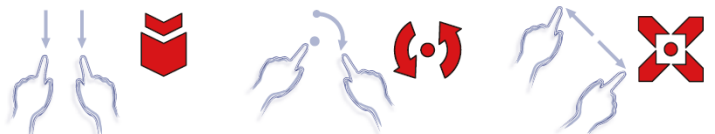

Touch Feature :

| | |
|--------------|--|
| Input Method | Capacitive stylus, Finger |
| Linearity | ≤ 2.5mm |
| Surface | ≥ 7H |
| Life Time | Unlimited |
| Application | Writing and Signature Capture Capability |
| PC Link | USB or RS232(Single-Touch) |

Software Feature :

| | |
|-------------------|---|
| Draw Test | Position and linearity verification |
| Controller | Support multiple controllers |
| Languages | English · Simple Chinese · Traditional Chinese · Japanese · French · German · Spanish · Korean · Arabic · Czech · Danish · Dutch · Greek · Hungarian · Italian · Norwegian · Russian · Polish · Portuguese · Slovenian · Swedish · Thai · Turkish |
| Mouse Emulator | Right / left button emulation. Auto Right / left Click (PDA function) |
| Touch Style | Drawing a Mode · button a Mode · Touch Off/ on Switch |
| Double Click | Configurable double click speed · Configurable double click area |
| Sound Modes | No sound · Touch down · Touch up |
| Display Support | display rotation · Support multiple monitors |
| Division Pattern | Support two halves and four parts with touch function, you can also create your own division patterns. |
| Settings: | |
| Edge compensation | Support edge compensation and you can also add your own numbers for it. |
| Support O.S | All Windows-32 bit O.S Windows7-8-10 ; XP-64 bit O.S Android ; A II Linux ; MAC |