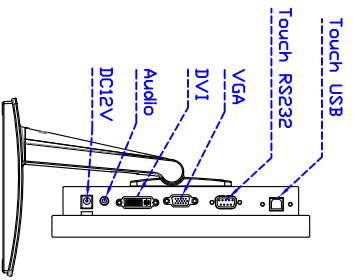

Draw Test	Position and linearity verification
Controller	Support multiple controllers
Languages	English · Simple Chinese · Traditional Chinese · Japanese · French · German · Spanish · Korean · Arabic · Czech · Danish · Dutch · Greek · Hungarian · Italian · Norwegian · Russian · Polish · Portuguese · Slovenian · Swedish · Thai · Turkish
Mouse Emulator	Right / left button emulation. Auto Right / left Click (PDA function)
Touch Style	Drawing a Mode · button a Mode · Touch Off/ on Switch
Double Click	Configurable double click speed · Configurable double click area
Sound Modes	No sound · Touch down · Touch up
Display Support	display rotation · Support multiple monitors
Division Pattern	Support two halves and four parts with touch function, you can also create your own division patterns.
Settings:	
Edge compensation	Support edge compensation and you can also add your own numbers for it.
Support O.S	All Windows-32 bit O.S Windows7-8-10 ; XP-64 bit O.S Android ; AII Linux ; MAC

Order information :

AIM-TMPCTU121-R01V :	【VGA/AUDIO/DVI/USB-Touch/Black】	AIM-TMPCTU121-R02V :	【VGA/AUDIO/DVI/RS232-Touch/ Black】
AIM-TMPCTU121-RW01V :	【VGA/AUDIO/DVI/USB-Touch/White】	AIM-TMPCTU121-RW02V :	【VGA/AUDIO/DVI/RS232-Touch/White】
Accessory	VGA Cable/AC90~260V Adapter/Power Cable/Audio Cable/USB or RS232 Cable/Cleaning wipes/Driver Disk		

※DVI Cable(Optional)

3 Year Warranty
LCD Panel 1 Year

12.1" Desktop Touch Monitor.

AIM-TMxxxxx121-R01V_R03V