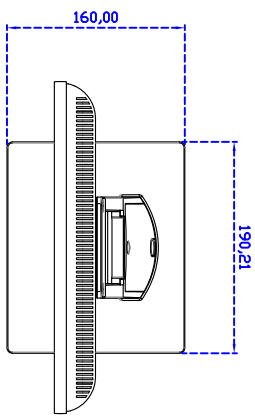

12.1" Desktop Touch Monitor.

AIM-1Mxxxx121-V01_V03