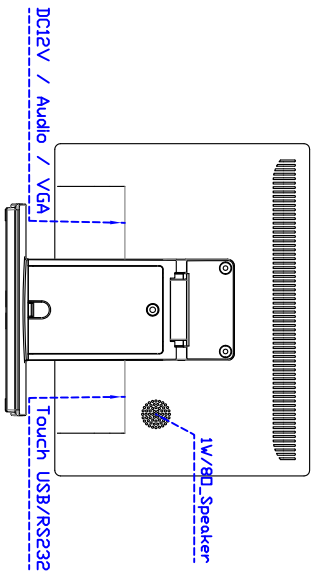

12.1" Desktop Touch Monitor.

AIM-1Mxxxx121-V01_V03