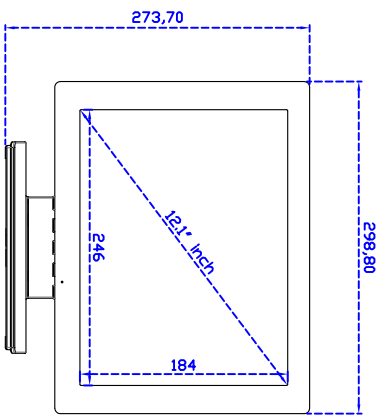

12.1" Desktop Touch Monitor.

AIM-1Mxxxx121-V01_V03