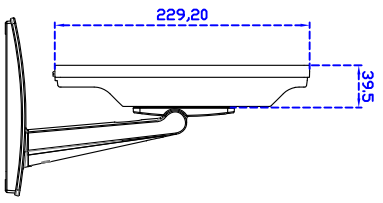

12.1" Desktop Touch Monitor.

AIM-1Mxxxx121-V01_V03