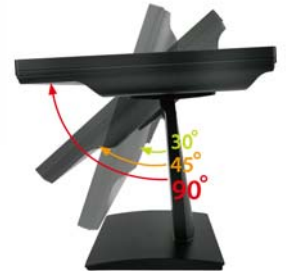

Black : V01

White : VW01

12.1" inch Touch Monitor (POS-Styler) (Projected capacitive Multi-Touch)

Display Specifications :

Active Area	246 × 184 mm
Pixel Pitch	0.3075 × 0.3075 mm
Brightness	330 cd/m ²
Contrast Ratio	800 : 1
Resolution	800 x 600 (SVGA)
Viewing Angle	L/R 160° ; U/D 140°
Response Time	30 ms (Tr + Tf)
Display Colors	16.2M
Display Modes	640×480 ; 800×600
Signal input	VGA ; Audio
Mini-Audio out	1W (8Ω) × 1
OSD Keyboard	⊕Power ⊕Auto adjust ⊕+ ⊕- ⊕Menu
Power Source	DC 12V ; ≤ 12.5w ; Standby ≤ 1w
Power Consumption	
Storage	-30~70°C ; -10~65°C
Operation	
VESA	75×75 mm
Casing Colors	Black
Casing Size	298.8 × 229.2 × 39.5 mm ; 3kg (W×H×D)
Weight	
Carton	365 × 340 × 195 mm ; 4kg (W×H×D)
gross weight	

Touch Feature :

Input Method	Capacitive stylus, Finger
Linearity	≤ 2.5mm
Surface	≥ 7H
Life Time	Unlimited
Application	Writing and Signature Capture Capability
PC Link	USB or RS232(Single-Touch)

Software Feature :

Draw Test Controller	Position and linearity verification Support multiple controllers
Languages	English · Simple Chinese · Traditional Chinese · Japanese · French · German · Spanish · Korean · Arabic · Czech · Danish · Dutch · Greek · Hungarian · Italian · Norwegian · Russian · Polish · Portuguese · Slovenian · Swedish · Thai · Turkish
Mouse Emulator	Right / left button emulation. Auto Right / left Click (PDA function)
Touch Style	Drawing a Mode · button a Mode · Touch Off/ on Switch
Double Click	Configurable double click speed · Configurable double click area
Sound Modes	No sound · Touch down · Touch up
Display Support	display rotation · Support multiple monitors
Division Pattern Settings:	Support two halves and four parts with touch function, you can also create your own division patterns.
Edge compensation	Support edge compensation and you can also add your own numbers for it.
Support O.S	All Windows-32 bit O.S Windows7-8-10 ; XP-64 bit O.S Android ; A II Linux ; MAC