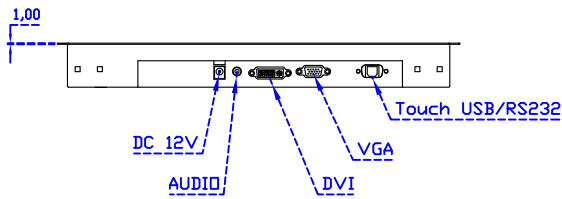

AIM-TMOP5R150-R21

**3 Year Warranty**  
LCD Panel 1 Year

Suggested Wall Thickness 1~16mm

15" Embedded Touch Monitor.  
(Panel Mount)

AIM-PMxxxx150-R21

15" Embedded Touch Monitor.  
(Open Frame)

AIM-TMOPxxxx150-R21