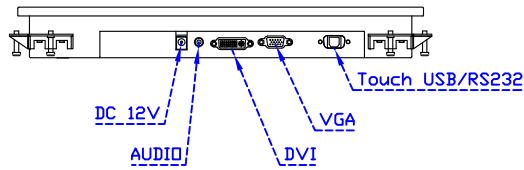

AIM-TMOP5R150-R21

**3 Year Warranty**  
LCD Panel 1 Year

Suggested Wall Thickness 1~16mm

15" Embedded Touch Monitor.  
(Panel Mount)

AIM-PMxxxx150-R21

15" Embedded Touch Monitor.  
(Open Frame)

AIM-TMOPxxxx150-R21