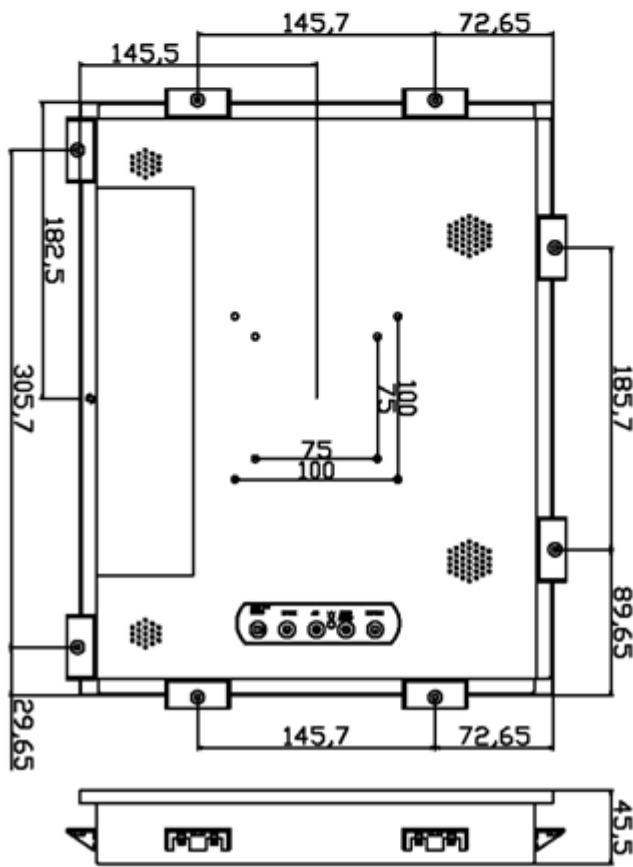

## Display Specifications :

Active Area	304 × 228 mm
Pixel Pitch	0.297 × 0.297 mm
Brightness	250 cd/m <sup>2</sup>
Contrast Ratio	700 : 1
Resolution	1024 × 768 ( XGA )
Viewing Angle	L/R 160° ; U/D 140°
Response Time	5 ms ( Tr + Tf )
Display Colors	16.2M
Display Modes	640×480 ; 800×600 ; 1024×768
Signal input	15 Pin D_Sub ; Mini-Audio in ; DVI
Mini-Audio out	1W ( 8Ω ) × 2
OSD Keyboard	⊙ Menu/Select ⊙ - ⊙ + ⊙ Auto/Exit ⊙ Power
Power Source	DC 12V ; ≤15w ; Standby ≤1w
Power Consumption	
Storage / Operation	-40~85°C ; -30~80°C
VESA	75×75 or 100×100 mm
Casing Colors	Black
Casing Size / Weight	365 × 291 × 45.5 mm ; 3.2 kg ( W×H×D )
Carton / gross weight	400 × 125 × 330 mm ; 3.94 kg ( W×H×D )

## Order information :

AIM-PMPCTU150-R21 : Accessory	【VGA/AUDIO/DVI/USB-TOUCH】 VGA Cable / AC90~260V Adapter / Power Cable / Audio Cable / USB or RS232 Cable / Cleaning wipes / Driver Disk ※DVI Cable(Optional)	AIM-PMPCTU150-R22 : Accessory	【VGA/AUDIO/DVI/RS232-TOUCH】 VGA Cable / AC90~260V Adapter / Power Cable / Audio Cable / RS232 Cable / Cleaning wipes / Driver Disk
-------------------------------	---	-------------------------------	---

Dimensions :

Suggested Wall Thickness: 4~16mm

Unit:mm