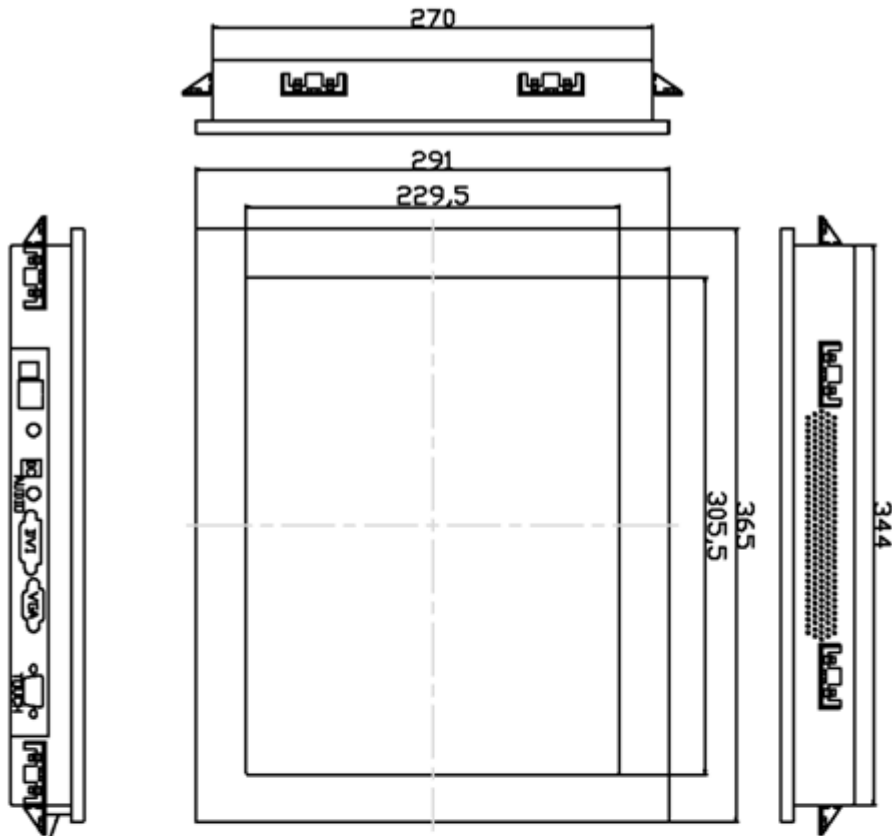

## Display Specifications :

Active Area	304 × 228 mm
Pixel Pitch	0.297 × 0.297 mm
Brightness	250 cd/m <sup>2</sup>
Contrast Ratio	700 : 1
Resolution	1024 × 768 ( XGA )
Viewing Angle	L/R 160° ; U/D 140°
Response Time	5 ms ( Tr + Tf )
Display Colors	16.2M
Display Modes	640×480 ; 800×600 ; 1024×768
Signal input	15 Pin D_Sub ; Mini-Audio in ; DVI
Mini-Audio out	1W ( 8Ω ) × 2
OSD Keyboard	⊙ Menu/Select ⊙ - ⊙ + ⊙ Auto/Exit ⊙ Power
Power Source	DC 12V ; ≤15w ; Standby ≤1w
Power Consumption	
Storage / Operation	-40~85°C ; -30~80°C
VESA	75×75 or 100×100 mm
Casing Colors	Black
Casing Size / Weight	365 × 291 × 45.5 mm ; 3.2 kg ( W×H×D )
Carton / gross weight	400 × 125 × 330 mm ; 3.94 kg ( W×H×D )

Dimensions :

Suggested Wall Thickness: 4~16mm

Unit:mm