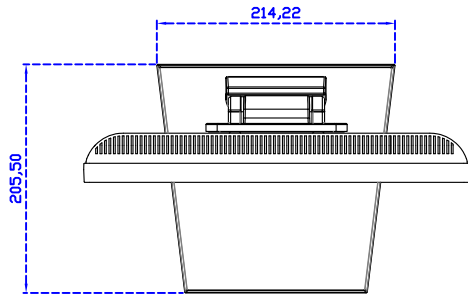

AIM-TM5R150-V01

3 Year Warranty
LCD Panel 1 Year

15" Touch Monitor.
(VESA Mount)

AIM-TMxxxx150-G01 N

15" Desktop Touch Monitor.
(Folding Stand)

AIM-TMxxxx150-G01

15" Desktop Touch Monitor.
(Photo Stand)

AIM-TMxxxx150-P01

15" Desktop Touch Monitor.
(POS Stand)

AIM-TMxxx150-V01