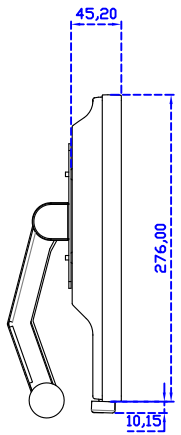

15" Resistive Single Touch Monitor

Display Specifications :

Active Area	304 × 228 mm
Pixel Pitch	0.297 × 0.297 mm
Brightness	300 cd/m ²
Contrast Ratio	2000 : 1
Resolution	1024 x 768 (XGA)
Viewing Angle	L/R176° ; U/D176°
Response Time	23ms (Tr + Tf)
Display Colors	16.2M
Display Modes	640×480 ; 800×600 ; 1024×768
Signal input	VGA ; Audio
Speaker	1W (8Ω) × 1
OSD Keyboard	⊙Power ⊙Auto adjust ⊕ ⊖ ⊙Menu
Power Source	DC 12V (DC Jack Φ2.1mm)
Power Consumption	≤14w
Storage 、 Operation	-30~70°C ; -20~70°C
VESA	75×75 mm
Casing Colors	Black (White)
Casing Size 、 Weight	347 × 276 × 45.2 mm ; 2.7 kg (W×H×D) (Without Stand)
Carton 、 gross weight	410 × 420 × 140 mm ; 4.2 kg (W×H×D)
Accessory	VGA cable / Audio cable / AC100~240V Adapter / Power cable / USB or RS232 cable / Touch pen / Cleaning wipes / Driver Disk

AIM-TM5R150-V01

3 Year Warranty
LCD Panel 1 Year

15" Touch Monitor.
(VESA Mount)

AIM-TMxxxx150-G01 N

15" Desktop Touch Monitor.
(Folding Stand)

AIM-TMxxxx150-G01

15" Desktop Touch Monitor.
(Photo Stand)

AIM-TMxxxx150-P01

15" Desktop Touch Monitor.
(POS Stand)

AIM-TMxxx150-V01