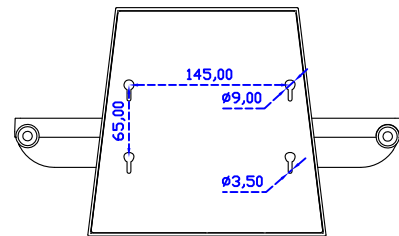

AIM-TM5R150-V01

3 Year Warranty
LCD Panel 1 Year

15" Touch Monitor.
(VESA Mount)

AIM-TMxxxx150-G01 N

15" Desktop Touch Monitor.
(Folding Stand)

AIM-TMxxxx150-G01

15" Desktop Touch Monitor.
(Photo Stand)

AIM-TMxxxx150-P01

15" Desktop Touch Monitor.
(POS Stand)

AIM-TMxxx150-V01