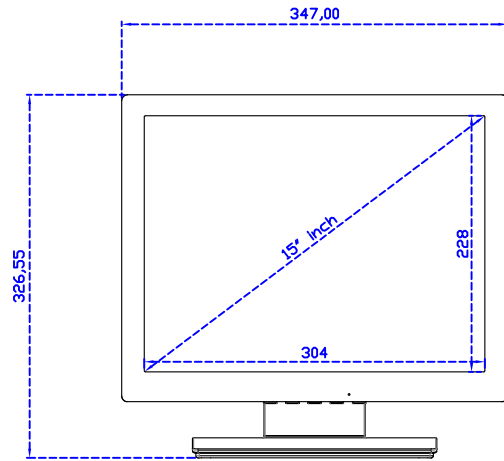

15" Resistive Single Touch Monitor

Display Specifications :

Active Area	304 × 228 mm
Pixel Pitch	0.297 × 0.297 mm
Brightness	300 cd/m ²
Contrast Ratio	2000 : 1
Resolution	1024 x 768 (XGA)
Viewing Angle	L/R176° ; U/D176°
Response Time	23ms (Tr + Tf)
Display Colors	16.2M
Display Modes	640×480 ; 800×600 ; 1024×768
Signal input	VGA ; Audio
Speaker	1W (8Ω) × 1
OSD Keyboard	⊙Power ⊙Auto adjust ⊕ ⊖ ⊙Menu
Power Source	DC 12V (DC Jack Φ2.1mm)
Power Consumption	≤14w
Storage 、 Operation	-30~70°C ; -20~70°C
VESA	75×75 mm
Casing Colors	Black (White)
Casing Size 、 Weight	347 × 276 × 45.2 mm ; 2.7 kg (W×H×D) (Without Stand)
Carton 、 gross weight	410 × 420 × 140 mm ; 4.2 kg (W×H×D)
Accessory	VGA cable / Audio cable / AC100~240V Adapter / Power cable / USB or RS232 cable / Touch pen / Cleaning wipes / Driver Disk

AIM-TM5R150-V01

3 Year Warranty
LCD Panel 1 Year

15" Touch Monitor.
(VESA Mount)

AIM-TMxxxx150-G01 N

15" Desktop Touch Monitor.
(Folding Stand)

AIM-TMxxxx150-G01

15" Desktop Touch Monitor.
(Photo Stand)

AIM-TMxxxx150-P01

15" Desktop Touch Monitor.
(POS Stand)

AIM-TMxxx150-V01