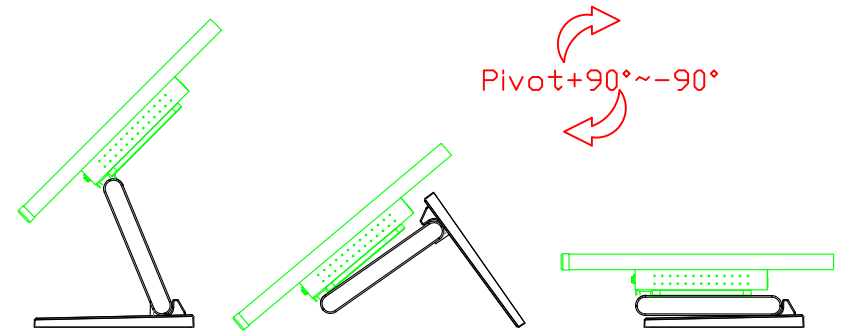

Software Feature :

Calibration	Fast full oriental 4 points position
Compensation	Edge compensation. Accuracy 25 points linearity compensation
Draw Test	Position and linearity verification
Controller	Support multiple controllers
Languages	English · Simple Chinese · Traditional Chinese · Japanese · French · German · Spanish · Korean · Arabic · Czech · Danish · Dutch · Greek · Hungarian · Italian · Norwegian · Russian · Polish · Portuguese · Slovenian · Swedish · Thai · Turkish
Mouse Emulator	Right / left button emulation. Auto Right / left Click (PDA function)
Touch Style	Drawing a Mode · button a Mode · Touch Off/ on Switch
Double Click	Configurable double click speed · Configurable double click area
Sound Modes	No sound · Touch down · Touch up
COM Port Support	COM1 ~ COM255 for Windows and Linux COM1 ~ COM8 for MS- DOS
Display Support	display rotation · Support multiple monitors
Support O.S	All Windows-32/64bit O.S Android ; Linux ; MAC

AIM-TM5R150-V01

3 Year Warranty
LCD Panel 1 Year

15" Touch Monitor.
(VESA Mount)

AIM-TMxxxx150-G01 N

15" Desktop Touch Monitor.
(Folding Stand)

AIM-TMxxxx150-G01

15" Desktop Touch Monitor.
(Photo Stand)

AIM-TMxxxx150-P01