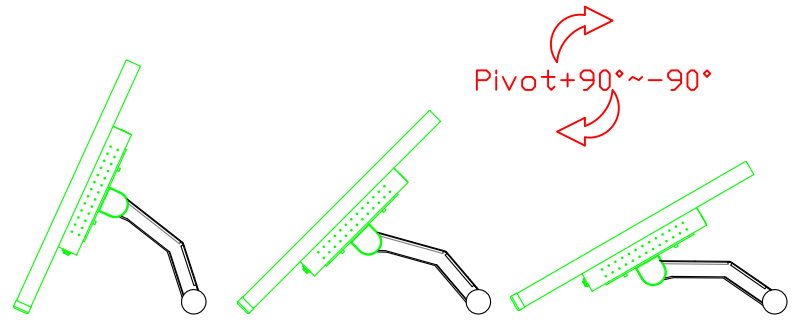

Software Feature :

Calibration	Fast full oriental 4 points position
Compensation	Edge compensation. Accuracy 25 points linearity compensation
Draw Test	Position and linearity verification
Controller	Support multiple controllers
Languages	English · Simple Chinese · Traditional Chinese · Japanese · French · German · Spanish · Korean · Arabic · Czech · Danish · Dutch · Greek · Hungarian · Italian · Norwegian · Russian · Polish · Portuguese · Slovenian · Swedish · Thai · Turkish
Mouse Emulator	Right / left button emulation. Auto Right / left Click (PDA function)
Touch Style	Drawing a Mode · button a Mode · Touch Off/ on Switch
Double Click	Configurable double click speed · Configurable double click area
Sound Modes	No sound · Touch down · Touch up
COM Port Support	COM1 ~ COM255 for Windows and Linux COM1 ~ COM8 for MS- DOS
Display Support	display rotation · Support multiple monitors
Support O.S	All Windows-32/64bit O.S Android ; Linux ; MAC

AIM-TM5R150-V01

3 Year Warranty
LCD Panel 1 Year

15" Touch Monitor.
(VESA Mount)

AIM-TMxxxx150-G01 N

15" Desktop Touch Monitor.
(Folding Stand)

AIM-TMxxxx150-G01

15" Desktop Touch Monitor.
(Photo Stand)

AIM-TMxxxx150-P01