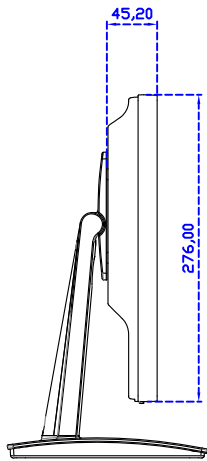

15" Resistive Single Touch Monitor

Display Specifications :

Active Area	304 × 228 mm
Pixel Pitch	0.297 × 0.297 mm
Brightness	300 cd/m ²
Contrast Ratio	2000 : 1
Resolution	1024 x 768 (XGA)
Viewing Angle	L/R176° ; U/D176°
Response Time	23ms (Tr + Tf)
Display Colors	16.2M
Display Modes	640×480 ; 800×600 ; 1024×768
Signal input	VGA ; Audio
Speaker	1W (8Ω) × 1
OSD Keyboard	⊙Power ⊙Auto adjust ⊕ ⊖ ⊙Menu
Power Source	DC 12V (DC Jack Φ2.1mm)
Power Consumption	≤14w
Storage 、 Operation	-30~70°C ; -20~70°C
VESA	75×75 mm
Casing Colors	Black (White)
Casing Size 、 Weight	347 × 276 × 45.2 mm ; 2.7 kg (W×H×D) (Without Stand)
Carton 、 gross weight	410 × 420 × 140 mm ; 4.2 kg (W×H×D)
Accessory	VGA cable / Audio cable / AC100~240V Adapter / Power cable / USB or RS232 cable / Touch pen / Cleaning wipes / Driver Disk

AIM-TM5R150-V01

3 Year Warranty
LCD Panel 1 Year

15" Touch Monitor.
(VESA Mount)

AIM-TMxxxx150-G01 N

15" Desktop Touch Monitor.
(Folding Stand)

AIM-TMxxxx150-G01

15" Desktop Touch Monitor.
(Photo Stand)

AIM-TMxxxx150-P01

15" Desktop Touch Monitor.
(POS Stand)

AIM-TMxxx150-V01