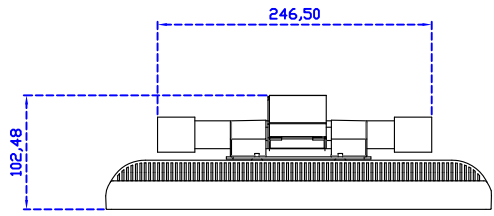

AIM-TM5R150-V01

3 Year Warranty
LCD Panel 1 Year

15" Touch Monitor.
(VESA Mount)

AIM-TMxxxx150-G01 N

15" Desktop Touch Monitor.
(Folding Stand)

AIM-TMxxxx150-G01

15" Desktop Touch Monitor.
(Photo Stand)

AIM-TMxxxx150-P01

15" Desktop Touch Monitor.
(POS Stand)

AIM-TMxxx150-V01