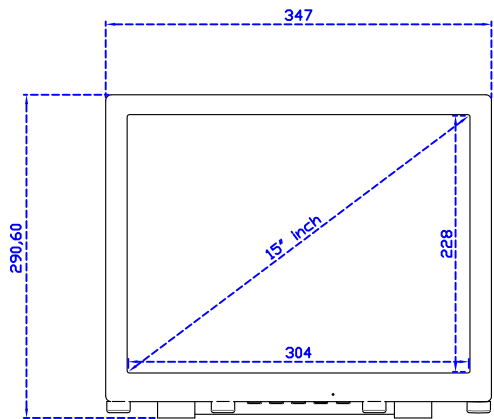

15" Resistive Single Touch Monitor

Display Specifications :

Active Area	304 × 228 mm
Pixel Pitch	0.297 × 0.297 mm
Brightness	300 cd/m ²
Contrast Ratio	2000 : 1
Resolution	1024 x 768 (XGA)
Viewing Angle	L/R176° ; U/D176°
Response Time	23ms (Tr + Tf)
Display Colors	16.2M
Display Modes	640×480 ; 800×600 ; 1024×768
Signal input	VGA ; Audio
Speaker	1W (8Ω) × 1
OSD Keyboard	⊙Power ⊙Auto adjust ⊕ ⊖ ⊙Menu
Power Source	DC 12V (DC Jack Φ2.1mm)
Power Consumption	≤14w
Storage 、 Operation	-30~70°C ; -20~70°C
VESA	75×75 mm
Casing Colors	Black (White)
Casing Size 、 Weight	347 × 276 × 45.2 mm ; 2.7 kg (W×H×D) (Without Stand)
Carton 、 gross weight	410 × 420 × 140 mm ; 4.2 kg (W×H×D)
Accessory	VGA cable / Audio cable / AC100~240V Adapter / Power cable / USB or RS232 cable / Touch pen / Cleaning wipes / Driver Disk

AIM-TM5R150-V01

3 Year Warranty
LCD Panel 1 Year

15" Touch Monitor.
(VESA Mount)

AIM-TMxxxx150-G01 N

15" Desktop Touch Monitor.
(Folding Stand)

AIM-TMxxxx150-G01

15" Desktop Touch Monitor.
(Photo Stand)

AIM-TMxxxx150-P01

15" Desktop Touch Monitor.
(POS Stand)

AIM-TMxxx150-V01