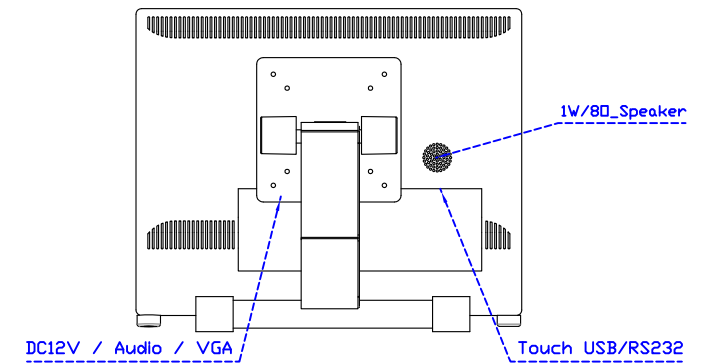

Software Feature :

Calibration	Fast full oriental 4 points position
Compensation	Edge compensation. Accuracy 25 points linearity compensation
Draw Test	Position and linearity verification
Controller	Support multiple controllers
Languages	English · Simple Chinese · Traditional Chinese · Japanese · French · German · Spanish · Korean · Arabic · Czech · Danish · Dutch · Greek · Hungarian · Italian · Norwegian · Russian · Polish · Portuguese · Slovenian · Swedish · Thai · Turkish
Mouse Emulator	Right / left button emulation. Auto Right / left Click (PDA function)
Touch Style	Drawing a Mode · button a Mode · Touch Off/ on Switch
Double Click	Configurable double click speed · Configurable double click area
Sound Modes	No sound · Touch down · Touch up
COM Port Support	COM1 ~ COM255 for Windows and Linux COM1 ~ COM8 for MS- DOS
Display Support	display rotation · Support multiple monitors
Support O.S	All Windows-32/64bit O.S Android ; Linux ; MAC

AIM-TM5R150-V01

3 Year Warranty
LCD Panel 1 Year

15" Touch Monitor.
(VESA Mount)

AIM-TMxxxx150-G01 N

15" Desktop Touch Monitor.
(Folding Stand)

AIM-TMxxxx150-G01

15" Desktop Touch Monitor.
(Photo Stand)

AIM-TMxxxx150-P01

15" Desktop Touch Monitor.
(POS Stand)

AIM-TMxxx150-V01