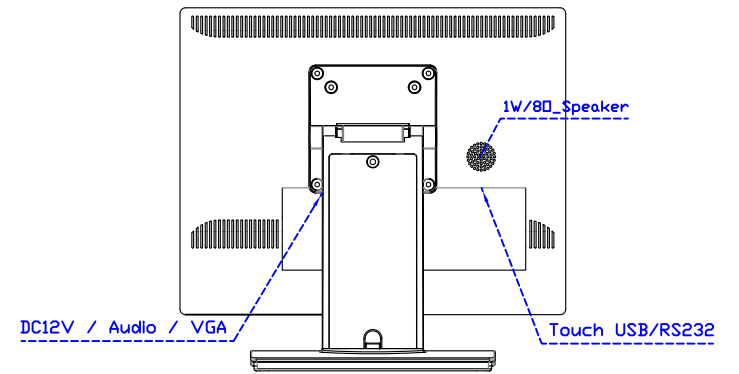

Software Feature :

Calibration	Fast full oriental 4 points position
Compensation	Edge compensation. Accuracy 25 points linearity compensation
Draw Test	Position and linearity verification
Controller	Support multiple controllers
Languages	English · Simple Chinese · Traditional Chinese · Japanese · French · German · Spanish · Korean · Arabic · Czech · Danish · Dutch · Greek · Hungarian · Italian · Norwegian · Russian · Polish · Portuguese · Slovenian · Swedish · Thai · Turkish
Mouse Emulator	Right / left button emulation. Auto Right / left Click (PDA function)
Touch Style	Drawing a Mode · button a Mode · Touch Off/ on Switch
Double Click	Configurable double click speed · Configurable double click area
Sound Modes	No sound · Touch down · Touch up
COM Port Support	COM1 ~ COM255 for Windows and Linux COM1 ~ COM8 for MS- DOS
Display Support	display rotation · Support multiple monitors
Support O.S	All Windows-32/64bit O.S Android ; Linux ; MAC

AIM-TM5R150-V01

3 Year Warranty
LCD Panel 1 Year

15" Touch Monitor.
(VESA Mount)

AIM-TMxxxx150-G01 N

15" Desktop Touch Monitor.
(Folding Stand)

AIM-TMxxxx150-G01

15" Desktop Touch Monitor.
(Photo Stand)

AIM-TMxxxx150-P01

15" Desktop Touch Monitor.
(POS Stand)

AIM-TMxxx150-V01