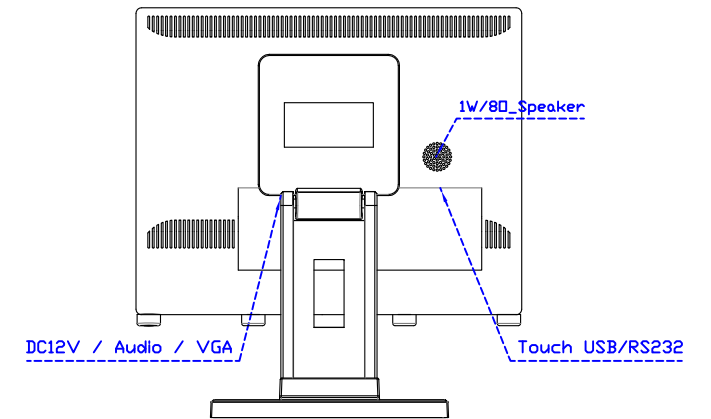

Software Feature :

Calibration	Fast full oriental 4 points position
Compensation	Edge compensation. Accuracy 25 points linearity compensation
Draw Test	Position and linearity verification
Controller	Support multiple controllers
Languages	English · Simple Chinese · Traditional Chinese · Japanese · French · German · Spanish · Korean · Arabic · Czech · Danish · Dutch · Greek · Hungarian · Italian · Norwegian · Russian · Polish · Portuguese · Slovenian · Swedish · Thai · Turkish
Mouse Emulator	Right / left button emulation. Auto Right / left Click (PDA function)
Touch Style	Drawing a Mode · button a Mode · Touch Off/ on Switch
Double Click	Configurable double click speed · Configurable double click area
Sound Modes	No sound · Touch down · Touch up
COM Port Support	COM1 ~ COM255 for Windows and Linux COM1 ~ COM8 for MS- DOS
Display Support	display rotation · Support multiple monitors
Support O.S	All Windows-32/64bit O.S Android ; Linux ; MAC

AIM-TM5R150-V01

3 Year Warranty
LCD Panel 1 Year

15" Touch Monitor.
(VESA Mount)

AIM-TMxxxx150-G01 N

15" Desktop Touch Monitor.
(Folding Stand)

AIM-TMxxxx150-G01

15" Desktop Touch Monitor.
(Photo Stand)

AIM-TMxxxx150-P01

15" Desktop Touch Monitor.
(POS Stand)

AIM-TMxxx150-V01