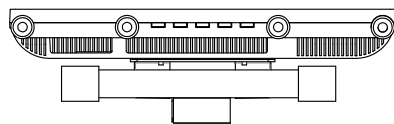

AIM-TM5R150-V01

3 Year Warranty
LCD Panel 1 Year

15" Touch Monitor.
(VESA Mount)

AIM-TMxxxx150-G01 N

15" Desktop Touch Monitor.
(Folding Stand)

AIM-TMxxxx150-G01

15" Desktop Touch Monitor.
(Photo Stand)

AIM-TMxxxx150-P01