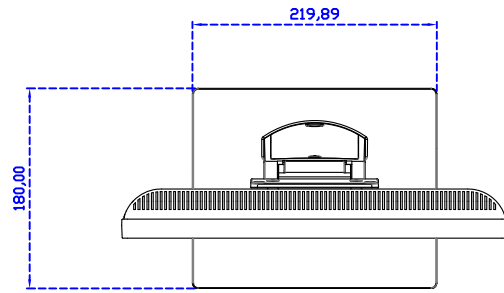

15" Resistive Single Touch Monitor

Display Specifications :

Active Area	304 × 228 mm
Pixel Pitch	0.297 × 0.297 mm
Brightness	300 cd/m ²
Contrast Ratio	2000 : 1
Resolution	1024 x 768 (XGA)
Viewing Angle	L/R176° ; U/D176°
Response Time	23ms (Tr + Tf)
Display Colors	16.2M
Display Modes	640×480 ; 800×600 ; 1024×768
Signal input	VGA ; Audio
Speaker	1W (8Ω) × 1
OSD Keyboard	⊙Power ⊙Auto adjust ⊕ ⊖ ⊙Menu
Power Source	DC 12V (DC Jack Φ2.1mm)
Power Consumption	≤14w
Storage 、 Operation	-30~70°C ; -20~70°C
VESA	75×75 mm
Casing Colors	Black (White)
Casing Size 、 Weight	347 × 276 × 45.2 mm ; 2.7 kg (W×H×D) (Without Stand)
Carton 、 gross weight	410 × 420 × 140 mm ; 4.2 kg (W×H×D)
Accessory	VGA cable / Audio cable / AC100~240V Adapter / Power cable / USB or RS232 cable / Touch pen / Cleaning wipes / Driver Disk

AIM-TM5R150-V01

3 Year Warranty
LCD Panel 1 Year

15" Touch Monitor.
(VESA Mount)

AIM-TMxxxx150-G01 N

15" Desktop Touch Monitor.
(Folding Stand)

AIM-TMxxxx150-G01

15" Desktop Touch Monitor.
(Photo Stand)

AIM-TMxxxx150-P01

15" Desktop Touch Monitor.
(POS Stand)

AIM-TMxxx150-V01