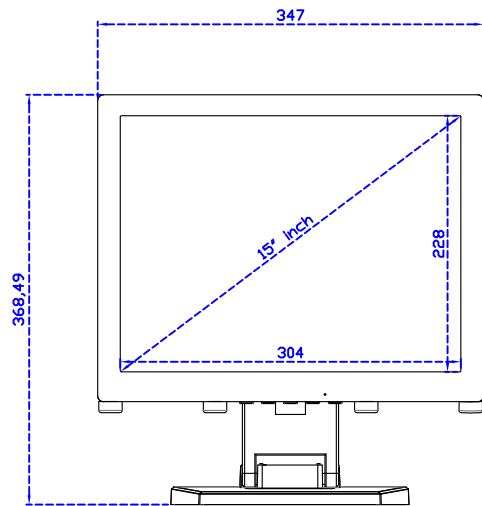

15" Resistive Single Touch Monitor

Display Specifications :

Active Area	304 × 228 mm
Pixel Pitch	0.297 × 0.297 mm
Brightness	300 cd/m ²
Contrast Ratio	2000 : 1
Resolution	1024 x 768 (XGA)
Viewing Angle	L/R176° ; U/D176°
Response Time	23ms (Tr + Tf)
Display Colors	16.2M
Display Modes	640×480 ; 800×600 ; 1024×768
Signal input	VGA ; Audio
Speaker	1W (8Ω) × 1
OSD Keyboard	⊙Power ⊙Auto adjust ⊕ ⊖ ⊙Menu
Power Source	DC 12V (DC Jack Φ2.1mm)
Power Consumption	≤14w
Storage 、 Operation	-30~70°C ; -20~70°C
VESA	75×75 mm
Casing Colors	Black (White)
Casing Size 、 Weight	347 × 276 × 45.2 mm ; 2.7 kg (W×H×D) (Without Stand)
Carton 、 gross weight	410 × 420 × 140 mm ; 4.2 kg (W×H×D)
Accessory	VGA cable / Audio cable / AC100~240V Adapter / Power cable / USB or RS232 cable / Touch pen / Cleaning wipes / Driver Disk

AIM-TM5R150-V01

3 Year Warranty
LCD Panel 1 Year

15" Touch Monitor.
(VESA Mount)

AIM-TMxxxx150-G01 N

15" Desktop Touch Monitor.
(Folding Stand)

AIM-TMxxxx150-G01

15" Desktop Touch Monitor.
(Photo Stand)

AIM-TMxxxx150-P01

15" Desktop Touch Monitor.
(POS Stand)

AIM-TMxxx150-V01