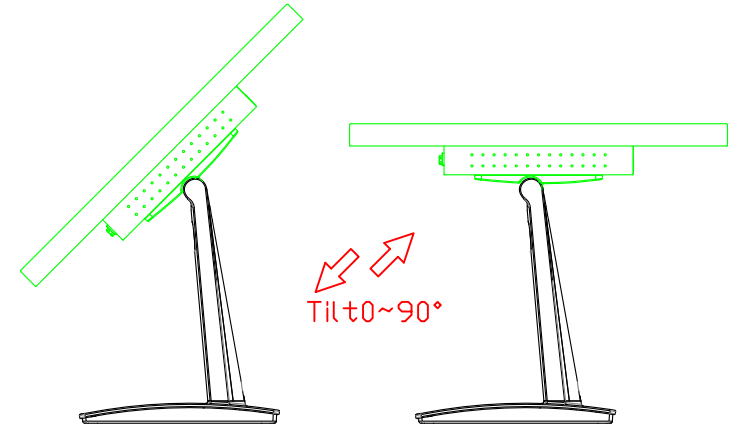

AIM-TM5R150-V01

3 Year Warranty
LCD Panel 1 Year

15" Touch Monitor.
(VESA Mount)

AIM-TMxxxx150-G01 N

15" Desktop Touch Monitor.
(Folding Stand)

AIM-TMxxxx150-G01

15" Desktop Touch Monitor.
(Photo Stand)

AIM-TMxxxx150-P01