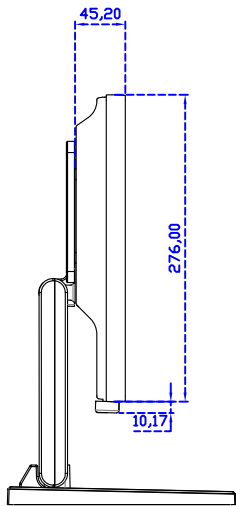

15" Resistive Single Touch Monitor

Display Specifications :

Active Area	304 × 228 mm
Pixel Pitch	0.297 × 0.297 mm
Brightness	300 cd/m ²
Contrast Ratio	2000 : 1
Resolution	1024 x 768 (XGA)
Viewing Angle	L/R176° ; U/D176°
Response Time	23ms (Tr + Tf)
Display Colors	16.2M
Display Modes	640×480 ; 800×600 ; 1024×768
Signal input	VGA ; Audio
Speaker	1W (8Ω) × 1
OSD Keyboard	⊙Power ⊙Auto adjust ⊕ ⊖ ⊙Menu
Power Source	DC 12V (DC Jack Φ2.1mm)
Power Consumption	≤14w
Storage 、 Operation	-30~70°C ; -20~70°C
VESA	75×75 mm
Casing Colors	Black (White)
Casing Size 、 Weight	347 × 276 × 45.2 mm ; 2.7 kg (W×H×D) (Without Stand)
Carton 、 gross weight	410 × 420 × 140 mm ; 4.2 kg (W×H×D)
Accessory	VGA cable / Audio cable / AC100~240V Adapter / Power cable / USB or RS232 cable / Touch pen / Cleaning wipes / Driver Disk

AIM-TM5R150-V01

3 Year Warranty
LCD Panel 1 Year

15" Touch Monitor.
(VESA Mount)

AIM-TMxxxx150-G01 N

15" Desktop Touch Monitor.
(Folding Stand)

AIM-TMxxxx150-G01

15" Desktop Touch Monitor.
(Photo Stand)

AIM-TMxxxx150-P01

15" Desktop Touch Monitor.
(POS Stand)

AIM-TMxxx150-V01