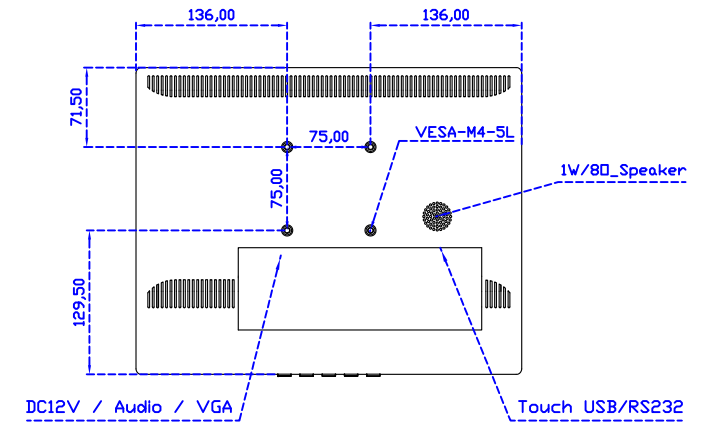

※AiM Touch has the right to update specs without further notice

AIM-TM5R150-G01

AIM-TM5R150-P01

15" Resistive Single Touch Monitor

Touch Feature :

Input Method	Finger, gloved hand, or stylus activation
Activation Force	≤50g
Linearity	≤1.5%
Surface	≥3H
Life Time	≥35,000,000
Application	Writing and Signature Capture Capability

Software Feature :

Calibration	Fast full oriental 4 points position
Compensation	Edge compensation. Accuracy 25 points linearity compensation
Draw Test	Position and linearity verification
Controller	Support multiple controllers
Languages	English · Simple Chinese · Traditional Chinese · Japanese · French · German · Spanish · Korean · Arabic · Czech · Danish · Dutch · Greek · Hungarian · Italian · Norwegian · Russian · Polish · Portuguese · Slovenian · Swedish · Thai · Turkish
Mouse Emulator	Right / left button emulation. Auto Right / left Click (PDA function)
Touch Style	Drawing a Mode · button a Mode · Touch Off/ on Switch
Double Click	Configurable double click speed · Configurable double click area
Sound Modes	No sound · Touch down · Touch up
COM Port Support	COM1 ~ COM255 for Windows and Linux COM1 ~ COM8 for MS- DOS
Display Support	display rotation · Support multiple monitors
Support O.S	All Windows-32/64bit O.S Android ; Linux ; MAC

AIM-TM5R150-V01

3 Year Warranty
LCD Panel 1 Year

15" Touch Monitor.
(VESA Mount)

AIM-TMxxxx150-G01 N

15" Desktop Touch Monitor.
(Folding Stand)

AIM-TMxxxx150-G01

15" Desktop Touch Monitor.
(Photo Stand)

AIM-TMxxxx150-P01