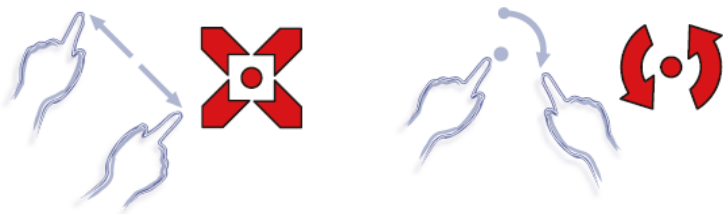

15" inch Embedded Touch Monitor (Projected capacitive Multi-Touch)

Products application :

- POS Terminal
- Industrial PC
- Kiosk
- Gaming
- Medical apparatus
- Personal computer
- Mobile GPS
- Office automation
- Security system of the house
- Car-mounted amusement
- Military equipment
- Communicate