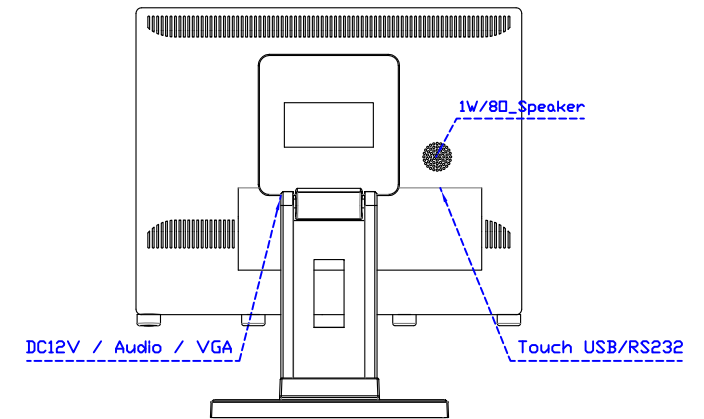

AIM-TMPCTU150-V01

**3 Year Warranty**  
LCD Panel 1 Year

15" Touch Monitor.  
(VESA Mount)

AIM-TMxxxx150-G01 N

15" Desktop Touch Monitor.  
(Folding Stand)

AIM-TMxxxx150-G01

15" Desktop Touch Monitor.  
(Photo Stand)

AIM-TMxxxx150-P01

15" Desktop Touch Monitor.  
(POS Stand)

AIM-TMxxx150-V01