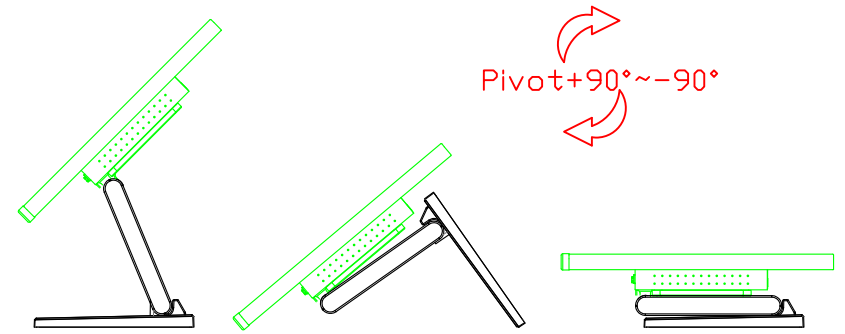

AIM-TMPCTU150-V01

**3 Year Warranty**  
LCD Panel 1 Year

15" Touch Monitor.  
(VESA Mount)

AIM-TMxxxx150-G01 N

15" Desktop Touch Monitor.  
(Folding Stand)

AIM-TMxxxx150-G01

15" Desktop Touch Monitor.  
(Photo Stand)

AIM-TMxxxx150-P01

15" Desktop Touch Monitor.  
(POS Stand)

AIM-TMxxx150-V01