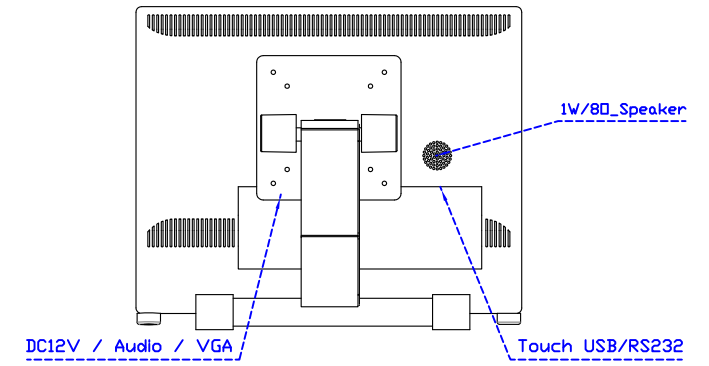

AIM-TMPCTU150-V01

**3 Year Warranty**  
LCD Panel 1 Year

15" Touch Monitor.  
(VESA Mount)

AIM-TMxxxx150-G01 N

15" Desktop Touch Monitor.  
(Folding Stand)

AIM-TMxxxx150-G01

15" Desktop Touch Monitor.  
(Photo Stand)

AIM-TMxxxx150-P01

15" Desktop Touch Monitor.  
(POS Stand)

AIM-TMxxx150-V01