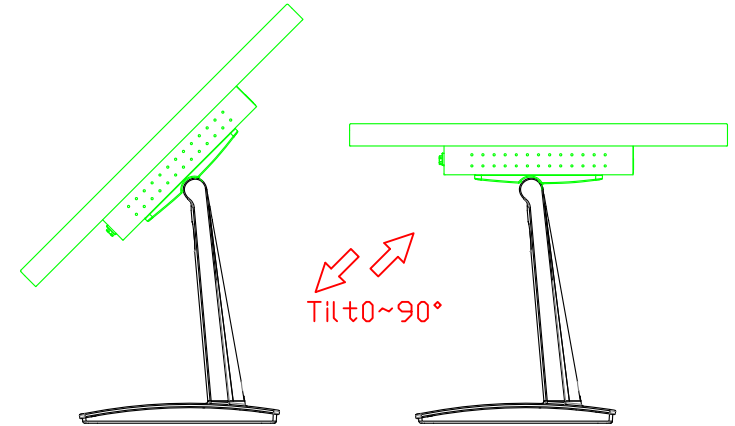

AIM-TMPCTU150-V01

**3 Year Warranty**  
LCD Panel 1 Year

15" Touch Monitor.  
(VESA Mount)

AIM-TMxxxx150-G01 N

15" Desktop Touch Monitor.  
(Folding Stand)

AIM-TMxxxx150-G01

15" Desktop Touch Monitor.  
(Photo Stand)

AIM-TMxxxx150-P01

15" Desktop Touch Monitor.  
(POS Stand)

AIM-TMxxx150-V01