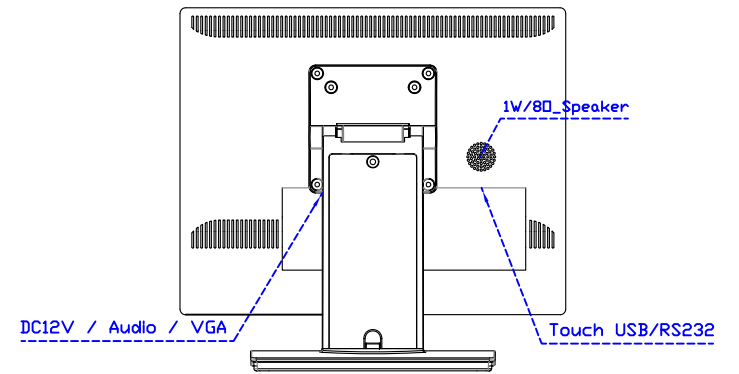

AIM-TMPCTU150-V01

**3 Year Warranty**  
LCD Panel 1 Year

15" Touch Monitor.  
(VESA Mount)

AIM-TMxxxx150-G01 N

15" Desktop Touch Monitor.  
(Folding Stand)

AIM-TMxxxx150-G01

15" Desktop Touch Monitor.  
(Photo Stand)

AIM-TMxxxx150-P01

15" Desktop Touch Monitor.  
(POS Stand)

AIM-TMxxx150-V01