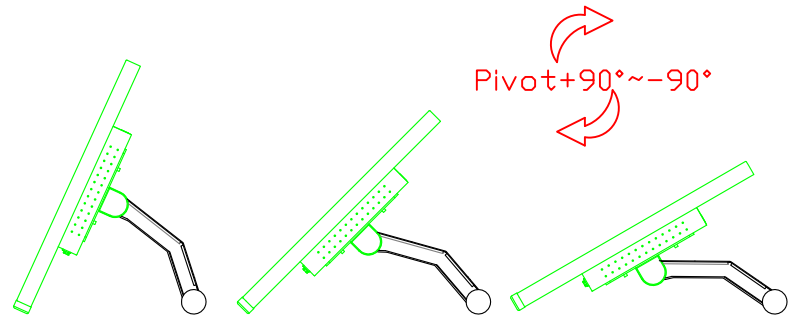

AIM-TMPCTU150-V01

**3 Year Warranty**  
LCD Panel 1 Year

15" Touch Monitor.  
(VESA Mount)

AIM-TMxxxx150-G01 N

15" Desktop Touch Monitor.  
(Folding Stand)

AIM-TMxxxx150-G01

15" Desktop Touch Monitor.  
(Photo Stand)

AIM-TMxxxx150-P01

15" Desktop Touch Monitor.  
(POS Stand)

AIM-TMxxx150-V01