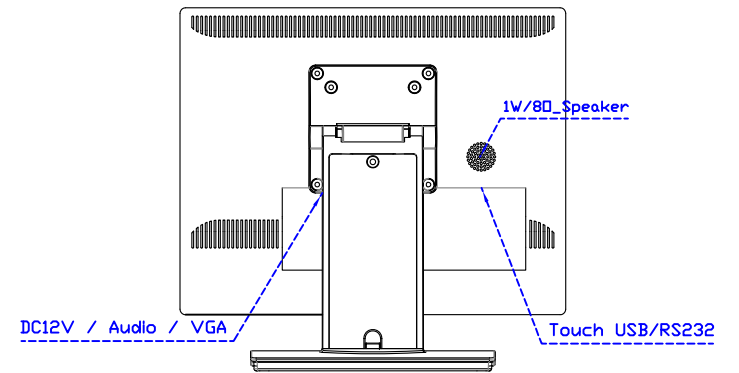

Software Feature :

Draw Test	Position and linearity verification
Controller	Support multiple controllers
Languages	English · Simple Chinese · Traditional Chinese · Japanese · French · German · Spanish · Korean · Arabic · Czech · Danish · Dutch · Greek · Hungarian · Italian · Norwegian · Russian · Polish · Portuguese · Slovenian · Swedish · Thai · Turkish
Mouse Emulator	Right / left button emulation. Auto Right / left Click (PDA function)
Touch Style	Drawing a Mode · button a Mode · Touch Off/ on Switch
Double Click	Configurable double click speed · Configurable double click area
Sound Modes	No sound · Touch down · Touch up
Display Support	display rotation · Support multiple monitors
Division Pattern	Support two halves and four parts with touch function, you can also create your own division patterns.
Settings:	
Edge compensation	Support edge compensation and you can also add your own numbers for it.
Support O.S	All Windows-32/64bit O.S Android ; Linux ; MAC

AIM-TMPCTU150-V01

3 Year Warranty
LCD Panel 1 Year

15" Touch Monitor.
(VESA Mount)

AIM-TMxxxx150-G01 N

15" Desktop Touch Monitor.
(Folding Stand)

AIM-TMxxxx150-G01

15" Desktop Touch Monitor.
(Photo Stand)

AIM-TMxxxx150-P01

15" Desktop Touch Monitor.
(POS Stand)

AIM-TMxxx150-V01