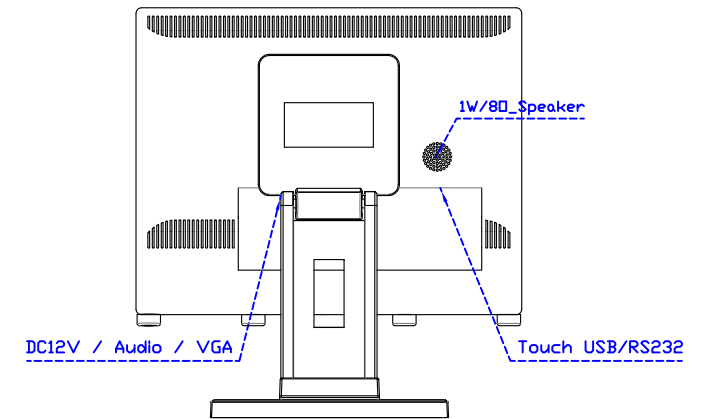

Software Feature :

Draw Test	Position and linearity verification
Controller	Support multiple controllers
Languages	English · Simple Chinese · Traditional Chinese · Japanese · French · German · Spanish · Korean · Arabic · Czech · Danish · Dutch · Greek · Hungarian · Italian · Norwegian · Russian · Polish · Portuguese · Slovenian · Swedish · Thai · Turkish
Mouse Emulator	Right / left button emulation. Auto Right / left Click (PDA function)
Touch Style	Drawing a Mode · button a Mode · Touch Off/ on Switch
Double Click	Configurable double click speed · Configurable double click area
Sound Modes	No sound · Touch down · Touch up
Display Support	display rotation · Support multiple monitors
Division Pattern	Support two halves and four parts with touch function, you can also create your own division patterns.
Settings:	
Edge compensation	Support edge compensation and you can also add your own numbers for it.
Support O.S	All Windows-32/64bit O.S Android ; Linux ; MAC

AIM-TMPCTU150-V01

3 Year Warranty
LCD Panel 1 Year

15" Touch Monitor.
(VESA Mount)

AIM-TMxxxx150-G01 N

15" Desktop Touch Monitor.
(Folding Stand)

AIM-TMxxxx150-G01

15" Desktop Touch Monitor.
(Photo Stand)

AIM-TMxxxx150-P01

15" Desktop Touch Monitor.
(POS Stand)

AIM-TMxxx150-V01