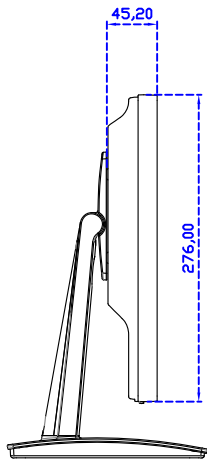

15" Projected capacitive Multi-Touch Monitor

Display Specifications :

Active Area	304 × 228 mm
Pixel Pitch	0.297 × 0.297 mm
Brightness	300 cd/m ²
Contrast Ratio	2000 : 1
Resolution	1024 × 768 (XGA)
Viewing Angle	L/R176° ; U/D176°
Response Time	23ms (Tr + Tf)
Display Colors	16.2M
Display Modes	640×480 ; 800×600 ; 1024×768
Signal input	VGA ; Audio
Speaker	1W (8Ω) × 1
OSD Keyboard	⊙Power ⊙Auto adjust ⊕ ⊖ ⊙Menu
Power Source	DC 12V (DC Jack Φ2.1mm)
Power Consumption	≤14w
Storage 、 Operation	-30~70°C ; -20~70°C
VESA	75×75 mm
Casing Colors	Black (White)
Casing Size 、 Weight	347 × 276 × 45.2 mm ; 2.7 kg (W×H×D) (Without Stand)
Carton 、 gross weight	410 × 420 × 140 mm ; 4.2 kg (W×H×D)
Accessory	VGA cable / Audio cable / AC100~240V Adapter / Power cable / USB or RS232 cable / Cleaning wipes / Driver Disk

AIM-TMPCTU150-V01

3 Year Warranty
LCD Panel 1 Year

15" Touch Monitor.
(VESA Mount)

AIM-TMxxxx150-G01 N

15" Desktop Touch Monitor.
(Folding Stand)

AIM-TMxxxx150-G01

15" Desktop Touch Monitor.
(Photo Stand)

AIM-TMxxxx150-P01

15" Desktop Touch Monitor.
(POS Stand)

AIM-TMxxx150-V01