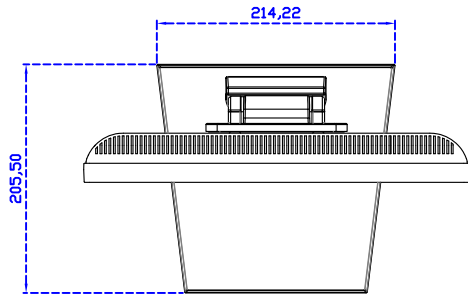

AIM-TMPCTU150-V01

3 Year Warranty
LCD Panel 1 Year

15" Touch Monitor.
(VESA Mount)

AIM-TMxxxx150-G01 N

15" Desktop Touch Monitor.
(Folding Stand)

AIM-TMxxxx150-G01

15" Desktop Touch Monitor.
(Photo Stand)

AIM-TMxxxx150-P01

15" Desktop Touch Monitor.
(POS Stand)

AIM-TMxxx150-V01