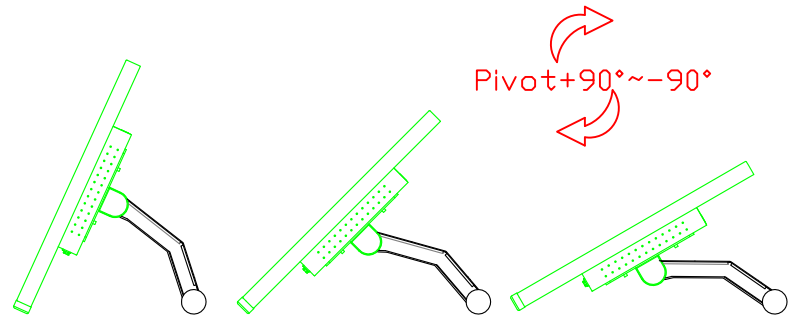

Software Feature :

Draw Test	Position and linearity verification
Controller	Support multiple controllers
Languages	English · Simple Chinese · Traditional Chinese · Japanese · French · German · Spanish · Korean · Arabic · Czech · Danish · Dutch · Greek · Hungarian · Italian · Norwegian · Russian · Polish · Portuguese · Slovenian · Swedish · Thai · Turkish
Mouse Emulator	Right / left button emulation. Auto Right / left Click (PDA function)
Touch Style	Drawing a Mode · button a Mode · Touch Off/ on Switch
Double Click	Configurable double click speed · Configurable double click area
Sound Modes	No sound · Touch down · Touch up
Display Support	display rotation · Support multiple monitors
Division Pattern	Support two halves and four parts with touch function, you can also create your own division patterns.
Settings:	
Edge compensation	Support edge compensation and you can also add your own numbers for it.
Support O.S	All Windows-32/64bit O.S Android ; Linux ; MAC

AIM-TMPCTU150-V01

3 Year Warranty
LCD Panel 1 Year

15" Touch Monitor.
(VESA Mount)

AIM-TMxxxx150-G01 N

15" Desktop Touch Monitor.
(Folding Stand)

AIM-TMxxxx150-G01

15" Desktop Touch Monitor.
(Photo Stand)

AIM-TMxxxx150-P01