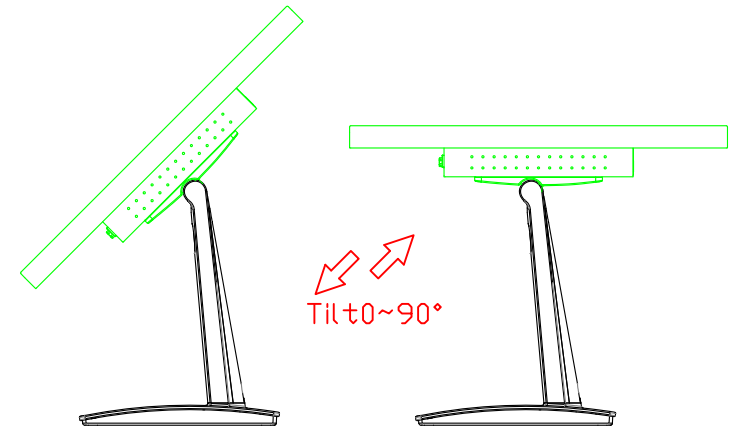

AIM-TMPCTU150-V01

3 Year Warranty
LCD Panel 1 Year

15" Touch Monitor.
(VESA Mount)

AIM-TMxxxx150-G01 N

15" Desktop Touch Monitor.
(Folding Stand)

AIM-TMxxxx150-G01

15" Desktop Touch Monitor.
(Photo Stand)

AIM-TMxxxx150-P01