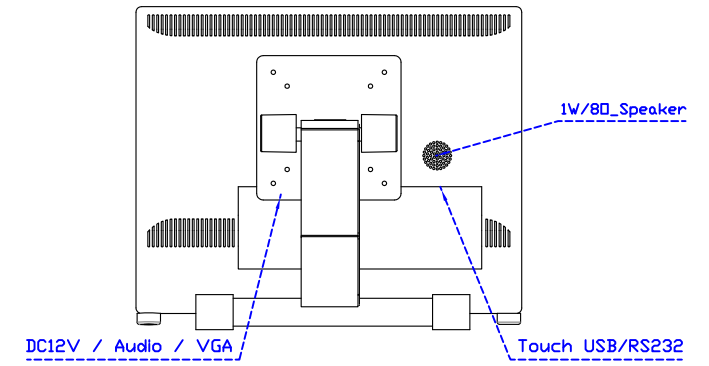

Software Feature :

Draw Test	Position and linearity verification
Controller	Support multiple controllers
Languages	English · Simple Chinese · Traditional Chinese · Japanese · French · German · Spanish · Korean · Arabic · Czech · Danish · Dutch · Greek · Hungarian · Italian · Norwegian · Russian · Polish · Portuguese · Slovenian · Swedish · Thai · Turkish
Mouse Emulator	Right / left button emulation. Auto Right / left Click (PDA function)
Touch Style	Drawing a Mode · button a Mode · Touch Off/ on Switch
Double Click	Configurable double click speed · Configurable double click area
Sound Modes	No sound · Touch down · Touch up
Display Support	display rotation · Support multiple monitors
Division Pattern	Support two halves and four parts with touch function, you can also create your own division patterns.
Settings:	
Edge compensation	Support edge compensation and you can also add your own numbers for it.
Support O.S	All Windows-32/64bit O.S Android ; Linux ; MAC

AIM-TMPCTU150-V01

3 Year Warranty
LCD Panel 1 Year

15" Touch Monitor.
(VESA Mount)

AIM-TMxxxx150-G01 N

15" Desktop Touch Monitor.
(Folding Stand)

AIM-TMxxxx150-G01

15" Desktop Touch Monitor.
(Photo Stand)

AIM-TMxxxx150-P01

15" Desktop Touch Monitor.
(POS Stand)

AIM-TMxxx150-V01