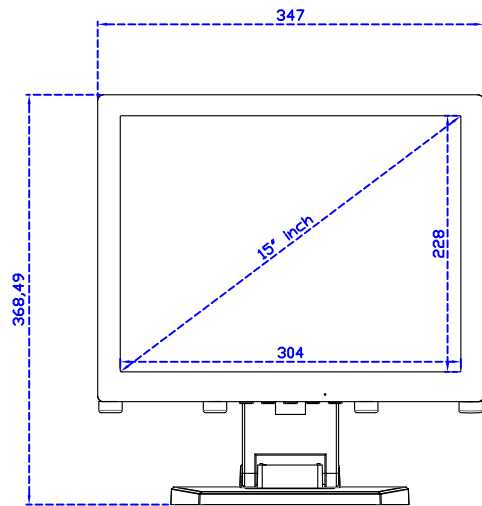

15" Projected capacitive Multi-Touch Monitor

Display Specifications :

Active Area	304 × 228 mm
Pixel Pitch	0.297 × 0.297 mm
Brightness	300 cd/m ²
Contrast Ratio	2000 : 1
Resolution	1024 × 768 (XGA)
Viewing Angle	L/R176° ; U/D176°
Response Time	23ms (Tr + Tf)
Display Colors	16.2M
Display Modes	640×480 ; 800×600 ; 1024×768
Signal input	VGA ; Audio
Speaker	1W (8Ω) × 1
OSD Keyboard	⊙Power ⊙Auto adjust ⊕ ⊖ ⊙Menu
Power Source	DC 12V (DC Jack Φ2.1mm)
Power Consumption	≤14w
Storage 、 Operation	-30~70°C ; -20~70°C
VESA	75×75 mm
Casing Colors	Black (White)
Casing Size 、 Weight	347 × 276 × 45.2 mm ; 2.7 kg (W×H×D) (Without Stand)
Carton 、 gross weight	410 × 420 × 140 mm ; 4.2 kg (W×H×D)
Accessory	VGA cable / Audio cable / AC100~240V Adapter / Power cable / USB or RS232 cable / Cleaning wipes / Driver Disk

AIM-TMPCTU150-V01

3 Year Warranty
LCD Panel 1 Year

15" Touch Monitor.
(VESA Mount)

AIM-TMxxxx150-G01 N

15" Desktop Touch Monitor.
(Folding Stand)

AIM-TMxxxx150-G01

15" Desktop Touch Monitor.
(Photo Stand)

AIM-TMxxxx150-P01

15" Desktop Touch Monitor.
(POS Stand)

AIM-TMxxx150-V01