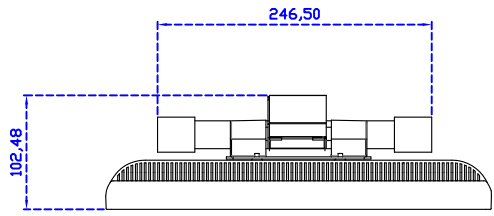

AIM-TMPCTU150-V01

3 Year Warranty
LCD Panel 1 Year

15" Touch Monitor.
(VESA Mount)

AIM-TMxxxx150-G01 N

15" Desktop Touch Monitor.
(Folding Stand)

AIM-TMxxxx150-G01

15" Desktop Touch Monitor.
(Photo Stand)

AIM-TMxxxx150-P01

15" Desktop Touch Monitor.
(POS Stand)

AIM-TMxxx150-V01