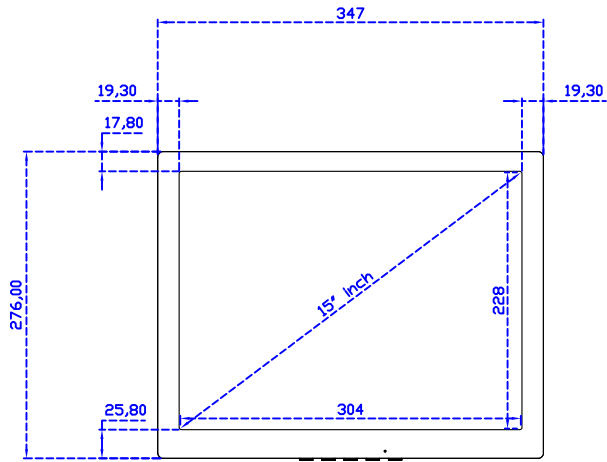

15" Touch Monitor.
(VESA Mount)

AIM-TMxxxx150-G01 N