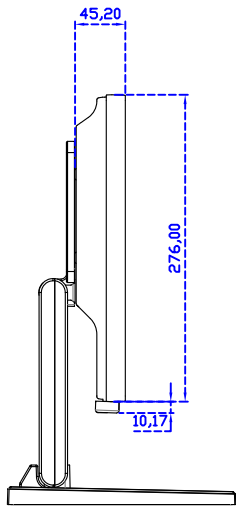

15" Projected capacitive Multi-Touch Monitor

Display Specifications :

Active Area	304 × 228 mm
Pixel Pitch	0.297 × 0.297 mm
Brightness	300 cd/m ²
Contrast Ratio	2000 : 1
Resolution	1024 × 768 (XGA)
Viewing Angle	L/R176° ; U/D176°
Response Time	23ms (Tr + Tf)
Display Colors	16.2M
Display Modes	640×480 ; 800×600 ; 1024×768
Signal input	VGA ; Audio
Speaker	1W (8Ω) × 1
OSD Keyboard	⊙Power ⊙Auto adjust ⊕ ⊖ ⊙Menu
Power Source	DC 12V (DC Jack Φ2.1mm)
Power Consumption	≤14w
Storage 、 Operation	-30~70°C ; -20~70°C
VESA	75×75 mm
Casing Colors	Black (White)
Casing Size 、 Weight	347 × 276 × 45.2 mm ; 2.7 kg (W×H×D) (Without Stand)
Carton 、 gross weight	410 × 420 × 140 mm ; 4.2 kg (W×H×D)
Accessory	VGA cable / Audio cable / AC100~240V Adapter / Power cable / USB or RS232 cable / Cleaning wipes / Driver Disk

AIM-TMPCTU150-V01

3 Year Warranty
LCD Panel 1 Year

15" Touch Monitor.
(VESA Mount)

AIM-TMxxxx150-G01 N

15" Desktop Touch Monitor.
(Folding Stand)

AIM-TMxxxx150-G01

15" Desktop Touch Monitor.
(Photo Stand)

AIM-TMxxxx150-P01

15" Desktop Touch Monitor.
(POS Stand)

AIM-TMxxx150-V01