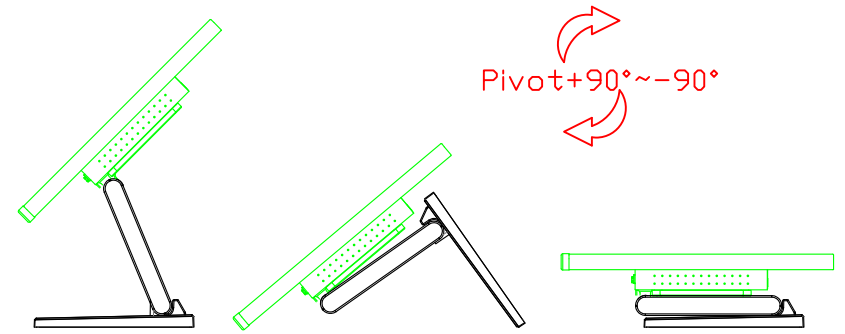

Software Feature :

Draw Test	Position and linearity verification
Controller	Support multiple controllers
Languages	English · Simple Chinese · Traditional Chinese · Japanese · French · German · Spanish · Korean · Arabic · Czech · Danish · Dutch · Greek · Hungarian · Italian · Norwegian · Russian · Polish · Portuguese · Slovenian · Swedish · Thai · Turkish
Mouse Emulator	Right / left button emulation. Auto Right / left Click (PDA function)
Touch Style	Drawing a Mode · button a Mode · Touch Off/ on Switch
Double Click	Configurable double click speed · Configurable double click area
Sound Modes	No sound · Touch down · Touch up
Display Support	display rotation · Support multiple monitors
Division Pattern	Support two halves and four parts with touch function, you can also create your own division patterns.
Settings:	
Edge compensation	Support edge compensation and you can also add your own numbers for it.
Support O.S	All Windows-32/64bit O.S Android ; Linux ; MAC

AIM-TMPCTU150-V01

3 Year Warranty
LCD Panel 1 Year

15" Touch Monitor.
(VESA Mount)

AIM-TMxxxx150-G01 N

15" Desktop Touch Monitor.
(Folding Stand)

AIM-TMxxxx150-G01

15" Desktop Touch Monitor.
(Photo Stand)

AIM-TMxxxx150-P01