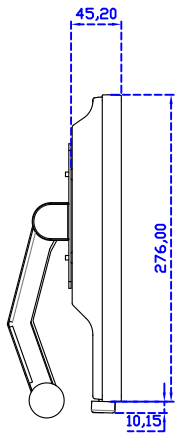

15" Projected capacitive Multi-Touch Monitor

Display Specifications :

Active Area	304 × 228 mm
Pixel Pitch	0.297 × 0.297 mm
Brightness	300 cd/m ²
Contrast Ratio	2000 : 1
Resolution	1024 × 768 (XGA)
Viewing Angle	L/R176° ; U/D176°
Response Time	23ms (Tr + Tf)
Display Colors	16.2M
Display Modes	640×480 ; 800×600 ; 1024×768
Signal input	VGA ; Audio
Speaker	1W (8Ω) × 1
OSD Keyboard	⊙Power ⊙Auto adjust ⊕ ⊖ ⊙Menu
Power Source	DC 12V (DC Jack Φ2.1mm)
Power Consumption	≤14w
Storage 、 Operation	-30~70°C ; -20~70°C
VESA	75×75 mm
Casing Colors	Black (White)
Casing Size 、 Weight	347 × 276 × 45.2 mm ; 2.7 kg (W×H×D) (Without Stand)
Carton 、 gross weight	410 × 420 × 140 mm ; 4.2 kg (W×H×D)
Accessory	VGA cable / Audio cable / AC100~240V Adapter / Power cable / USB or RS232 cable / Cleaning wipes / Driver Disk

AIM-TMPCTU150-V01

3 Year Warranty
LCD Panel 1 Year

15" Touch Monitor.
(VESA Mount)

AIM-TMxxxx150-G01 N

15" Desktop Touch Monitor.
(Folding Stand)

AIM-TMxxxx150-G01

15" Desktop Touch Monitor.
(Photo Stand)

AIM-TMxxxx150-P01

15" Desktop Touch Monitor.
(POS Stand)

AIM-TMxxx150-V01