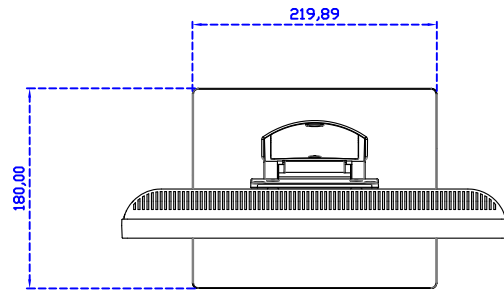

Software Feature :

Draw Test	Position and linearity verification
Controller	Support multiple controllers
Languages	English · Simple Chinese · Traditional Chinese · Japanese · French · German · Spanish · Korean · Arabic · Czech · Danish · Dutch · Greek · Hungarian · Italian · Norwegian · Russian · Polish · Portuguese · Slovenian · Swedish · Thai · Turkish
Mouse Emulator	Right / left button emulation. Auto Right / left Click (PDA function)
Touch Style	Drawing a Mode · button a Mode · Touch Off/ on Switch
Double Click	Configurable double click speed · Configurable double click area
Sound Modes	No sound · Touch down · Touch up
Display Support	display rotation · Support multiple monitors
Division Pattern	Support two halves and four parts with touch function, you can also create your own division patterns.
Settings:	
Edge compensation	Support edge compensation and you can also add your own numbers for it.
Support O.S	All Windows-32/64bit O.S Android ; Linux ; MAC

AIM-TMPCTU150-V01

3 Year Warranty
LCD Panel 1 Year

15" Touch Monitor.
(VESA Mount)

AIM-TMxxxx150-G01 N

15" Desktop Touch Monitor.
(Folding Stand)

AIM-TMxxxx150-G01

15" Desktop Touch Monitor.
(Photo Stand)

AIM-TMxxxx150-P01

15" Desktop Touch Monitor.
(POS Stand)

AIM-TMxxx150-V01