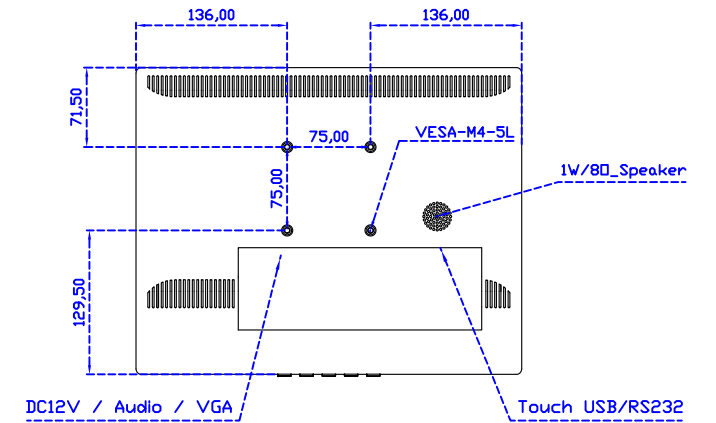

※AiM Touch has the right to update specs without further notice.

AIM-TMPCTU150-G01

AIM-TMPCTU150-P01

15" Projected capacitive Multi-Touch Monitor

Touch Feature :

Input Method	Capacitive stylus, Finger
Linearity	≤2.5mm
Surface	≥7H
Life Time	Unlimited
Application	Writing and Signature Capture Capability

Software Feature :

Draw Test	Position and linearity verification
Controller	Support multiple controllers
Languages	English · Simple Chinese · Traditional Chinese · Japanese · French · German · Spanish · Korean · Arabic · Czech · Danish · Dutch · Greek · Hungarian · Italian · Norwegian · Russian · Polish · Portuguese · Slovenian · Swedish · Thai · Turkish
Mouse Emulator	Right / left button emulation. Auto Right / left Click (PDA function)
Touch Style	Drawing a Mode · button a Mode · Touch Off/ on Switch
Double Click	Configurable double click speed · Configurable double click area
Sound Modes	No sound · Touch down · Touch up
Display Support	display rotation · Support multiple monitors
Division Pattern	Support two halves and four parts with touch function, you can also create your own division patterns.
Settings:	
Edge compensation	Support edge compensation and you can also add your own numbers for it.
Support O.S	All Windows-32/64bit O.S Android ; Linux ; MAC

AIM-TMPCTU150-V01

3 Year Warranty
LCD Panel 1 Year

15" Touch Monitor.
(VESA Mount)

AIM-TMxxxx150-G01 N

15" Desktop Touch Monitor.
(Folding Stand)

AIM-TMxxxx150-G01

15" Desktop Touch Monitor.
(Photo Stand)

AIM-TMxxxx150-P01