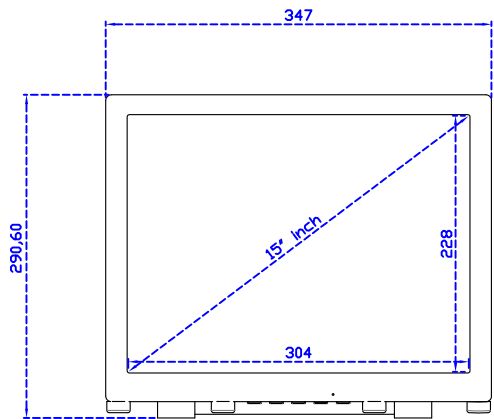

15" Desktop Touch Monitor.
(Photo Stand)

AIM-TMxxxx150-P01