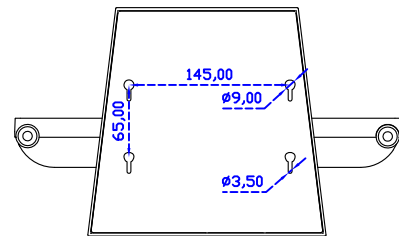

AIM-TMPCTU150-V01

3 Year Warranty
LCD Panel 1 Year

15" Touch Monitor.
(VESA Mount)

AIM-TMxxxx150-G01 N

15" Desktop Touch Monitor.
(Folding Stand)

AIM-TMxxxx150-G01

15" Desktop Touch Monitor.
(Photo Stand)

AIM-TMxxxx150-P01

15" Desktop Touch Monitor.
(POS Stand)

AIM-TMxxx150-V01