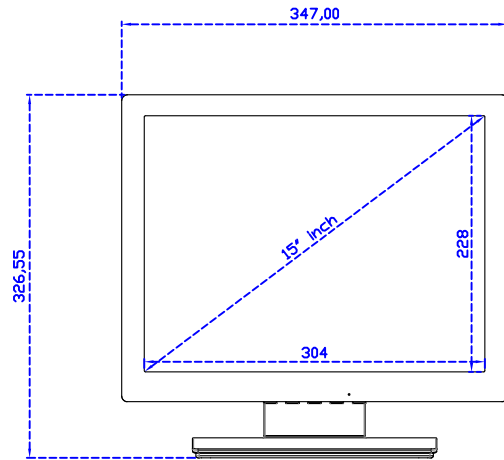

15" Projected capacitive Multi-Touch Monitor

Display Specifications :

Active Area	304 × 228 mm
Pixel Pitch	0.297 × 0.297 mm
Brightness	300 cd/m ²
Contrast Ratio	2000 : 1
Resolution	1024 × 768 (XGA)
Viewing Angle	L/R176° ; U/D176°
Response Time	23ms (Tr + Tf)
Display Colors	16.2M
Display Modes	640×480 ; 800×600 ; 1024×768
Signal input	VGA ; Audio
Speaker	1W (8Ω) × 1
OSD Keyboard	⊙Power ⊙Auto adjust ⊕ ⊖ ⊙Menu
Power Source	DC 12V (DC Jack Φ2.1mm)
Power Consumption	≤14w
Storage 、 Operation	-30~70°C ; -20~70°C
VESA	75×75 mm
Casing Colors	Black (White)
Casing Size 、 Weight	347 × 276 × 45.2 mm ; 2.7 kg (W×H×D) (Without Stand)
Carton 、 gross weight	410 × 420 × 140 mm ; 4.2 kg (W×H×D)
Accessory	VGA cable / Audio cable / AC100~240V Adapter / Power cable / USB or RS232 cable / Cleaning wipes / Driver Disk

AIM-TMPCTU150-V01

3 Year Warranty
LCD Panel 1 Year

15" Touch Monitor.
(VESA Mount)

AIM-TMxxxx150-G01 N

15" Desktop Touch Monitor.
(Folding Stand)

AIM-TMxxxx150-G01

15" Desktop Touch Monitor.
(Photo Stand)

AIM-TMxxxx150-P01

15" Desktop Touch Monitor.
(POS Stand)

AIM-TMxxx150-V01