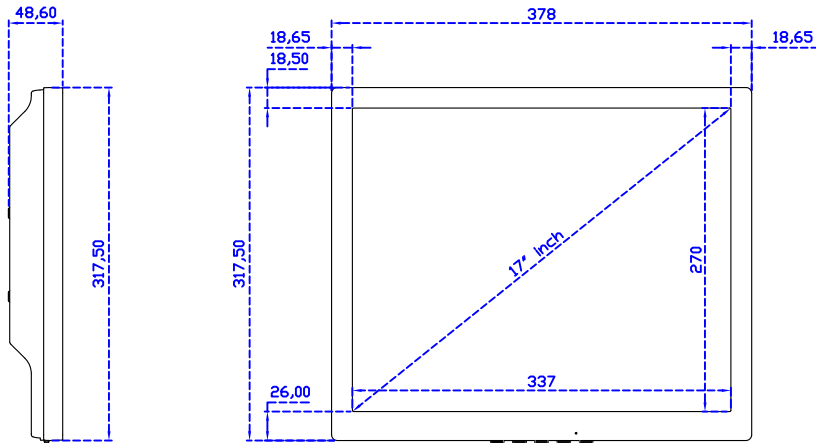

17" Touch Monitor.
(VESA Mount)

AIM-TMxxxx170-G01 N