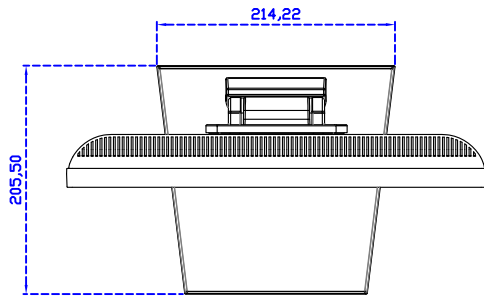

17" Projected capacitive Multi-Touch Monitor

Display Specifications :

Active Area	337 × 270 mm
Pixel Pitch	0.264 × 0.264 mm
Brightness	250 cd/m ²
Contrast Ratio	1000 : 1
Resolution	1280 x 1024 (SXGA)
Viewing Angle	L/R176° ; U/D170°
Response Time	5ms (Tr + Tf)
Display Colors	16.7M
Display Modes	640×480 ; 800×600 ; 1024×768 ; 1280×1024
Signal input	VGA ; Audio
Speaker	1W (8Ω) × 1
OSD Keyboard	⊙Power ⊙Auto adjust ⊕ ⊖ ⊙Menu
Power Source	DC 12V (DC Jack Φ2.1mm)
Power Consumption	≤15w
Storage 、 Operation	-20~60°C ; 0~50°C
VESA	75×75 mm
Casing Colors	Black (White)
Casing Size 、 Weight	378 × 317.5 × 48.6 mm ; 3.3 kg (W×H×D) (Without Stand)
Carton 、 gross weight	440 × 455 × 155 mm ; 4.6 kg (W×H×D)
Accessory	VGA cable / Audio cable / AC100~240V Adapter / Power cable / USB or RS232 cable / Cleaning wipes / Driver Disk

AIM-TMPCTU170-V01

3 Year Warranty
LCD Panel 1 Year

17" Touch Monitor.
(VESA Mount)

AIM-TMxxxx170-G01 N

17" Desktop Touch Monitor.
(Foldable Stand)

AIM-TMxxxx170-G01

17" Desktop Touch Monitor.
(Photo Stand)

AIM-TMxxxx170-P01

17" Desktop Touch Monitor.
(POS Stand)

AIM-TMxxx170-V01