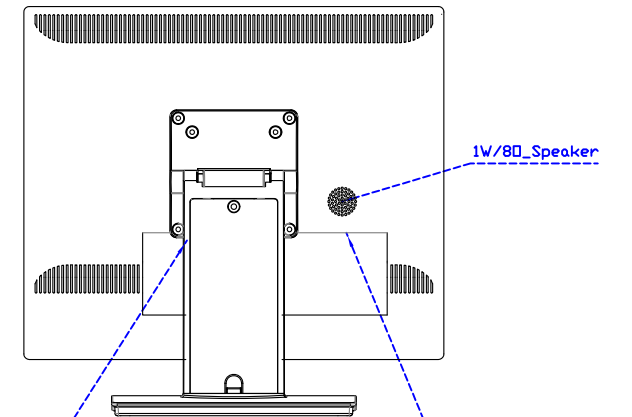

Software Feature :

Draw Test	Position and linearity verification
Controller	Support multiple controllers
Languages	English · Simple Chinese · Traditional Chinese · Japanese · French · German · Spanish · Korean · Arabic · Czech · Danish · Dutch · Greek · Hungarian · Italian · Norwegian · Russian · Polish · Portuguese · Slovenian · Swedish · Thai · Turkish
Mouse Emulator	Right / left button emulation. Auto Right / left Click (PDA function)
Touch Style	Drawing a Mode · button a Mode · Touch Off/ on Switch
Double Click	Configurable double click speed · Configurable double click area
Sound Modes	No sound · Touch down · Touch up
Display Support	display rotation · Support multiple monitors
Division Pattern	Support two halves and four parts with touch function, you can also create your own division patterns.
Settings:	
Edge compensation	Support edge compensation and you can also add your own numbers for it.
Support O.S	All Windows-32/64bit O.S Android ; Linux ; MAC

AIM-TMPCTU170-V01

3 Year Warranty
LCD Panel 1 Year

17" Touch Monitor.
(VESA Mount)

AIM-TMxxxx170-G01 N

17" Desktop Touch Monitor.
(Foldable Stand)

AIM-TMxxxx170-G01

17" Desktop Touch Monitor.
(Photo Stand)

AIM-TMxxxx170-P01

17" Desktop Touch Monitor.
(POS Stand)

AIM-TMxxx170-V01