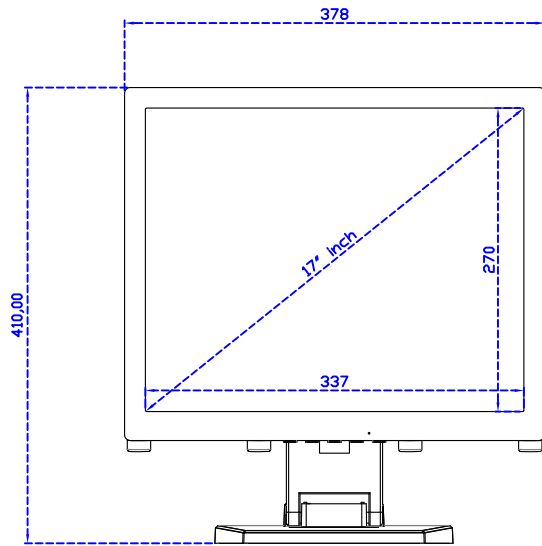

17" Projected capacitive Multi-Touch Monitor

Display Specifications :

Active Area	337 × 270 mm
Pixel Pitch	0.264 × 0.264 mm
Brightness	250 cd/m ²
Contrast Ratio	1000 : 1
Resolution	1280 x 1024 (SXGA)
Viewing Angle	L/R176° ; U/D170°
Response Time	5ms (Tr + Tf)
Display Colors	16.7M
Display Modes	640×480 ; 800×600 ; 1024×768 ; 1280×1024
Signal input	VGA ; Audio
Speaker	1W (8Ω) × 1
OSD Keyboard	⊙Power ⊙Auto adjust ⊕ ⊖ ⊙Menu
Power Source	DC 12V (DC Jack Φ2.1mm)
Power Consumption	≤15w
Storage 、 Operation	-20~60°C ; 0~50°C
VESA	75×75 mm
Casing Colors	Black (White)
Casing Size 、 Weight	378 × 317.5 × 48.6 mm ; 3.3 kg (W×H×D) (Without Stand)
Carton 、 gross weight	440 × 455 × 155 mm ; 4.6 kg (W×H×D)
Accessory	VGA cable / Audio cable / AC100~240V Adapter / Power cable / USB or RS232 cable / Cleaning wipes / Driver Disk

AIM-TMPCTU170-V01

3 Year Warranty
LCD Panel 1 Year

17" Touch Monitor.
(VESA Mount)

AIM-TMxxxx170-G01 N

17" Desktop Touch Monitor.
(Foldable Stand)

AIM-TMxxxx170-G01

17" Desktop Touch Monitor.
(Photo Stand)

AIM-TMxxxx170-P01

17" Desktop Touch Monitor.
(POS Stand)

AIM-TMxxx170-V01