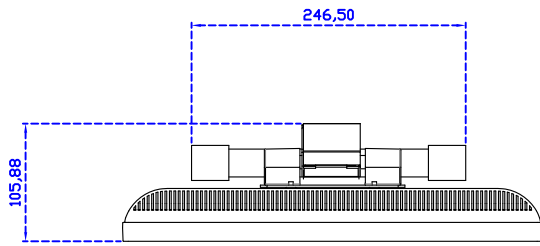

AIM-TMPCTU170-V01

3 Year Warranty
LCD Panel 1 Year

17" Touch Monitor.
(VESA Mount)

AIM-TMxxxx170-G01 N

17" Desktop Touch Monitor.
(Foldable Stand)

AIM-TMxxxx170-G01

17" Desktop Touch Monitor.
(Photo Stand)

AIM-TMxxxx170-P01

17" Desktop Touch Monitor.
(POS Stand)

AIM-TMxxx170-V01