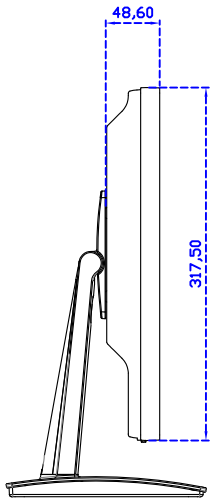

17" Projected capacitive Multi-Touch Monitor

Display Specifications :

Active Area	337 × 270 mm
Pixel Pitch	0.264 × 0.264 mm
Brightness	250 cd/m ²
Contrast Ratio	1000 : 1
Resolution	1280 x 1024 (SXGA)
Viewing Angle	L/R176° ; U/D170°
Response Time	5ms (Tr + Tf)
Display Colors	16.7M
Display Modes	640×480 ; 800×600 ; 1024×768 ; 1280×1024
Signal input	VGA ; Audio
Speaker	1W (8Ω) × 1
OSD Keyboard	⊙Power ⊙Auto adjust ⊕ ⊖ ⊙Menu
Power Source	DC 12V (DC Jack Φ2.1mm)
Power Consumption	≤15w
Storage 、 Operation	-20~60°C ; 0~50°C
VESA	75×75 mm
Casing Colors	Black (White)
Casing Size 、 Weight	378 × 317.5 × 48.6 mm ; 3.3 kg (W×H×D) (Without Stand)
Carton 、 gross weight	440 × 455 × 155 mm ; 4.6 kg (W×H×D)
Accessory	VGA cable / Audio cable / AC100~240V Adapter / Power cable / USB or RS232 cable / Cleaning wipes / Driver Disk

AIM-TMPCTU170-V01

3 Year Warranty
LCD Panel 1 Year

17" Touch Monitor.
(VESA Mount)

AIM-TMxxxx170-G01 N

17" Desktop Touch Monitor.
(Foldable Stand)

AIM-TMxxxx170-G01

17" Desktop Touch Monitor.
(Photo Stand)

AIM-TMxxxx170-P01

17" Desktop Touch Monitor.
(POS Stand)

AIM-TMxxx170-V01