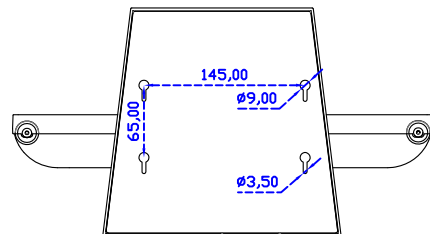

AIM-TMPCTU170-V01

3 Year Warranty
LCD Panel 1 Year

17" Touch Monitor.
(VESA Mount)

AIM-TMxxxx170-G01 N

17" Desktop Touch Monitor.
(Foldable Stand)

AIM-TMxxxx170-G01

17" Desktop Touch Monitor.
(Photo Stand)

AIM-TMxxxx170-P01

17" Desktop Touch Monitor.
(POS Stand)

AIM-TMxxx170-V01