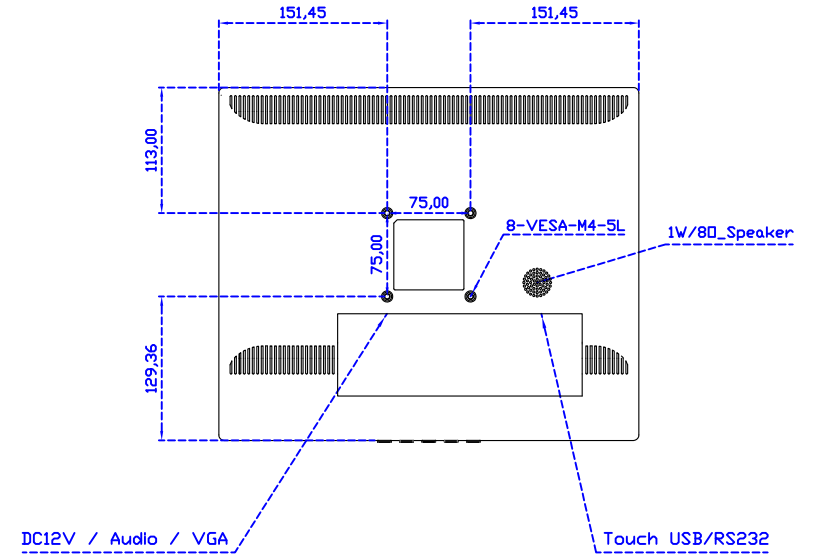

Software Feature :

Draw Test	Position and linearity verification
Controller	Support multiple controllers
Languages	English · Simple Chinese · Traditional Chinese · Japanese · French · German · Spanish · Korean · Arabic · Czech · Danish · Dutch · Greek · Hungarian · Italian · Norwegian · Russian · Polish · Portuguese · Slovenian · Swedish · Thai · Turkish
Mouse Emulator	Right / left button emulation. Auto Right / left Click (PDA function)
Touch Style	Drawing a Mode · button a Mode · Touch Off/ on Switch
Double Click	Configurable double click speed · Configurable double click area
Sound Modes	No sound · Touch down · Touch up
Display Support	display rotation · Support multiple monitors
Division Pattern	Support two halves and four parts with touch function, you can also create your own division patterns.
Settings:	
Edge compensation	Support edge compensation and you can also add your own numbers for it.
Support O.S	All Windows-32/64bit O.S Android ; Linux ; MAC

AIM-TMPCTU170-V01

3 Year Warranty
LCD Panel 1 Year

17" Touch Monitor.
(VESA Mount)

AIM-TMxxxx170-G01 N

17" Desktop Touch Monitor.
(Foldable Stand)

AIM-TMxxxx170-G01

17" Desktop Touch Monitor.
(Photo Stand)

AIM-TMxxxx170-P01