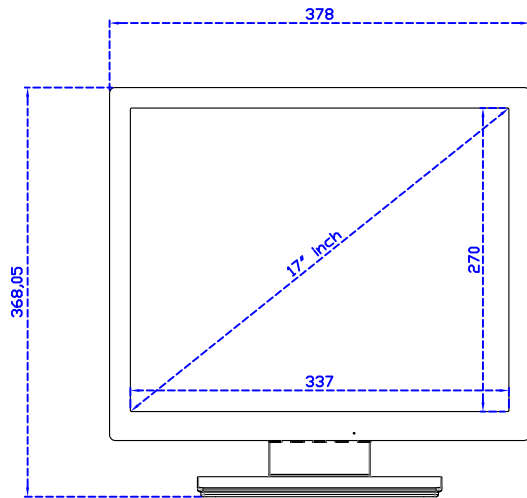

17" Projected capacitive Multi-Touch Monitor

Display Specifications :

Active Area	337 × 270 mm
Pixel Pitch	0.264 × 0.264 mm
Brightness	250 cd/m ²
Contrast Ratio	1000 : 1
Resolution	1280 x 1024 (SXGA)
Viewing Angle	L/R176° ; U/D170°
Response Time	5ms (Tr + Tf)
Display Colors	16.7M
Display Modes	640×480 ; 800×600 ; 1024×768 ; 1280×1024
Signal input	VGA ; Audio
Speaker	1W (8Ω) × 1
OSD Keyboard	⊙Power ⊙Auto adjust ⊕ ⊖ ⊙Menu
Power Source	DC 12V (DC Jack Φ2.1mm)
Power Consumption	≤15w
Storage 、 Operation	-20~60°C ; 0~50°C
VESA	75×75 mm
Casing Colors	Black (White)
Casing Size 、 Weight	378 × 317.5 × 48.6 mm ; 3.3 kg (W×H×D) (Without Stand)
Carton 、 gross weight	440 × 455 × 155 mm ; 4.6 kg (W×H×D)
Accessory	VGA cable / Audio cable / AC100~240V Adapter / Power cable / USB or RS232 cable / Cleaning wipes / Driver Disk

AIM-TMPCTU170-V01

3 Year Warranty
LCD Panel 1 Year

17" Touch Monitor.
(VESA Mount)

AIM-TMxxxx170-G01 N

17" Desktop Touch Monitor.
(Foldable Stand)

AIM-TMxxxx170-G01

17" Desktop Touch Monitor.
(Photo Stand)

AIM-TMxxxx170-P01

17" Desktop Touch Monitor.
(POS Stand)

AIM-TMxxx170-V01