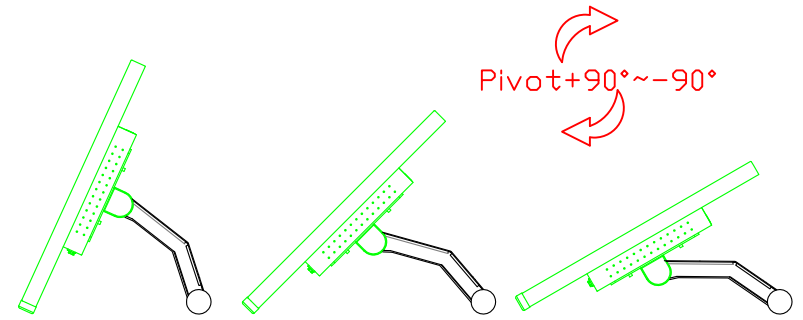

Software Feature :

Draw Test	Position and linearity verification
Controller	Support multiple controllers
Languages	English · Simple Chinese · Traditional Chinese · Japanese · French · German · Spanish · Korean · Arabic · Czech · Danish · Dutch · Greek · Hungarian · Italian · Norwegian · Russian · Polish · Portuguese · Slovenian · Swedish · Thai · Turkish
Mouse Emulator	Right / left button emulation. Auto Right / left Click (PDA function)
Touch Style	Drawing a Mode · button a Mode · Touch Off/ on Switch
Double Click	Configurable double click speed · Configurable double click area
Sound Modes	No sound · Touch down · Touch up
Display Support	display rotation · Support multiple monitors
Division Pattern	Support two halves and four parts with touch function, you can also create your own division patterns.
Settings:	
Edge compensation	Support edge compensation and you can also add your own numbers for it.
Support O.S	All Windows-32/64bit O.S Android ; Linux ; MAC

AIM-TMPCTU170-V01

3 Year Warranty
LCD Panel 1 Year

17" Touch Monitor.
(VESA Mount)

AIM-TMxxxx170-G01 N

17" Desktop Touch Monitor.
(Foldable Stand)

AIM-TMxxxx170-G01

17" Desktop Touch Monitor.
(Photo Stand)

AIM-TMxxxx170-P01