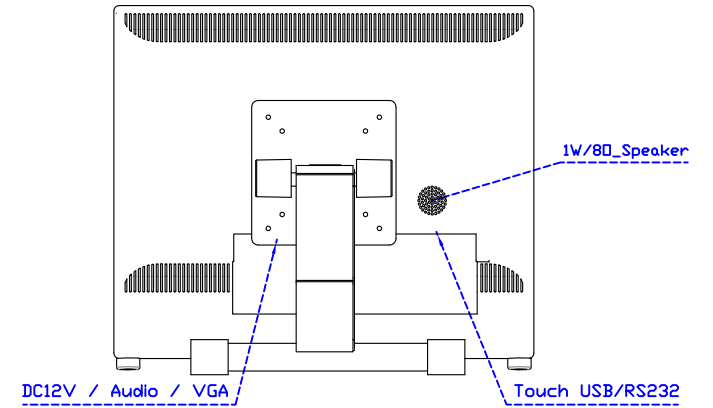

Software Feature :

Draw Test	Position and linearity verification
Controller	Support multiple controllers
Languages	English · Simple Chinese · Traditional Chinese · Japanese · French · German · Spanish · Korean · Arabic · Czech · Danish · Dutch · Greek · Hungarian · Italian · Norwegian · Russian · Polish · Portuguese · Slovenian · Swedish · Thai · Turkish
Mouse Emulator	Right / left button emulation. Auto Right / left Click (PDA function)
Touch Style	Drawing a Mode · button a Mode · Touch Off/ on Switch
Double Click	Configurable double click speed · Configurable double click area
Sound Modes	No sound · Touch down · Touch up
Display Support	display rotation · Support multiple monitors
Division Pattern	Support two halves and four parts with touch function, you can also create your own division patterns.
Settings:	
Edge compensation	Support edge compensation and you can also add your own numbers for it.
Support O.S	All Windows-32/64bit O.S Android ; Linux ; MAC

AIM-TMPCTU170-V01

3 Year Warranty
LCD Panel 1 Year

17" Touch Monitor.
(VESA Mount)

AIM-TMxxxx170-G01 N

17" Desktop Touch Monitor.
(Foldable Stand)

AIM-TMxxxx170-G01

17" Desktop Touch Monitor.
(Photo Stand)

AIM-TMxxxx170-P01

17" Desktop Touch Monitor.
(POS Stand)

AIM-TMxxx170-V01