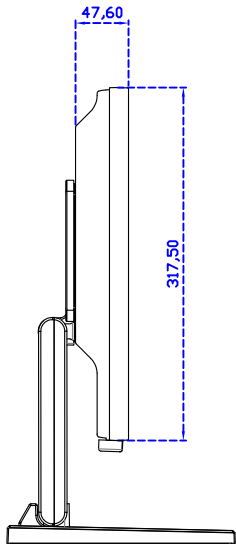

17" Projected capacitive Multi-Touch Monitor

Display Specifications :

Active Area	337 × 270 mm
Pixel Pitch	0.264 × 0.264 mm
Brightness	250 cd/m ²
Contrast Ratio	1000 : 1
Resolution	1280 x 1024 (SXGA)
Viewing Angle	L/R176° ; U/D170°
Response Time	5ms (Tr + Tf)
Display Colors	16.7M
Display Modes	640×480 ; 800×600 ; 1024×768 ; 1280×1024
Signal input	VGA ; Audio
Speaker	1W (8Ω) × 1
OSD Keyboard	⊙Power ⊙Auto adjust ⊕ ⊖ ⊙Menu
Power Source	DC 12V (DC Jack Φ2.1mm)
Power Consumption	≤15w
Storage 、 Operation	-20~60°C ; 0~50°C
VESA	75×75 mm
Casing Colors	Black (White)
Casing Size 、 Weight	378 × 317.5 × 48.6 mm ; 3.3 kg (W×H×D) (Without Stand)
Carton 、 gross weight	440 × 455 × 155 mm ; 4.6 kg (W×H×D)
Accessory	VGA cable / Audio cable / AC100~240V Adapter / Power cable / USB or RS232 cable / Cleaning wipes / Driver Disk

AIM-TMPCTU170-V01

3 Year Warranty
LCD Panel 1 Year

17" Touch Monitor.
(VESA Mount)

AIM-TMxxxx170-G01 N

17" Desktop Touch Monitor.
(Foldable Stand)

AIM-TMxxxx170-G01

17" Desktop Touch Monitor.
(Photo Stand)

AIM-TMxxxx170-P01

17" Desktop Touch Monitor.
(POS Stand)

AIM-TMxxx170-V01