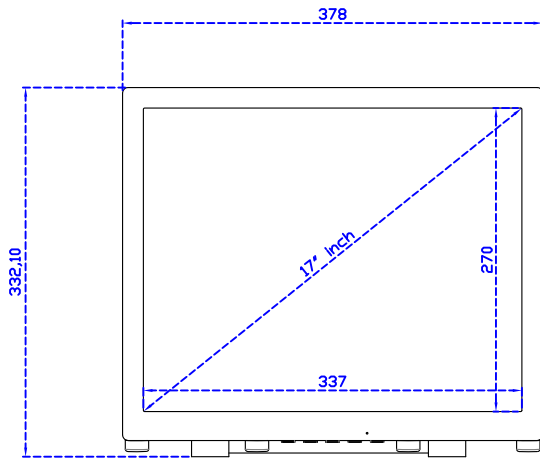

17" Desktop Touch Monitor.
(Photo Stand)

AIM-TMxxxx170-P01