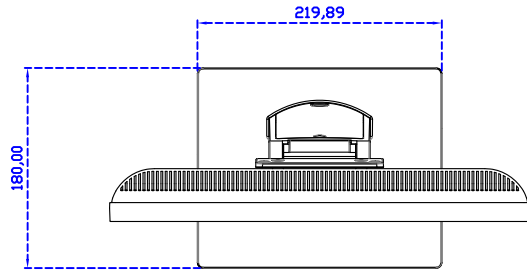

17" Projected capacitive Multi-Touch Monitor

Display Specifications :

Active Area	337 × 270 mm
Pixel Pitch	0.264 × 0.264 mm
Brightness	250 cd/m ²
Contrast Ratio	1000 : 1
Resolution	1280 x 1024 (SXGA)
Viewing Angle	L/R176° ; U/D170°
Response Time	5ms (Tr + Tf)
Display Colors	16.7M
Display Modes	640×480 ; 800×600 ; 1024×768 ; 1280×1024
Signal input	VGA ; Audio
Speaker	1W (8Ω) × 1
OSD Keyboard	⊙Power ⊙Auto adjust ⊕ ⊖ ⊙Menu
Power Source	DC 12V (DC Jack Φ2.1mm)
Power Consumption	≤15w
Storage 、 Operation	-20~60°C ; 0~50°C
VESA	75×75 mm
Casing Colors	Black (White)
Casing Size 、 Weight	378 × 317.5 × 48.6 mm ; 3.3 kg (W×H×D) (Without Stand)
Carton 、 gross weight	440 × 455 × 155 mm ; 4.6 kg (W×H×D)
Accessory	VGA cable / Audio cable / AC100~240V Adapter / Power cable / USB or RS232 cable / Cleaning wipes / Driver Disk

AIM-TMPCTU170-V01

3 Year Warranty
LCD Panel 1 Year

17" Touch Monitor.
(VESA Mount)

AIM-TMxxxx170-G01 N

17" Desktop Touch Monitor.
(Foldable Stand)

AIM-TMxxxx170-G01

17" Desktop Touch Monitor.
(Photo Stand)

AIM-TMxxxx170-P01

17" Desktop Touch Monitor.
(POS Stand)

AIM-TMxxx170-V01