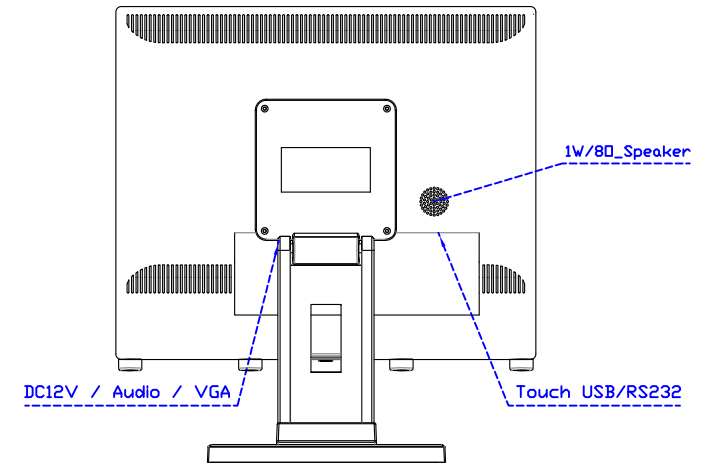

Software Feature :

Draw Test	Position and linearity verification
Controller	Support multiple controllers
Languages	English · Simple Chinese · Traditional Chinese · Japanese · French · German · Spanish · Korean · Arabic · Czech · Danish · Dutch · Greek · Hungarian · Italian · Norwegian · Russian · Polish · Portuguese · Slovenian · Swedish · Thai · Turkish
Mouse Emulator	Right / left button emulation. Auto Right / left Click (PDA function)
Touch Style	Drawing a Mode · button a Mode · Touch Off/ on Switch
Double Click	Configurable double click speed · Configurable double click area
Sound Modes	No sound · Touch down · Touch up
Display Support	display rotation · Support multiple monitors
Division Pattern	Support two halves and four parts with touch function, you can also create your own division patterns.
Settings:	
Edge compensation	Support edge compensation and you can also add your own numbers for it.
Support O.S	All Windows-32/64bit O.S Android ; Linux ; MAC

AIM-TMPCTU170-V01

3 Year Warranty
LCD Panel 1 Year

17" Touch Monitor.
(VESA Mount)

AIM-TMxxxx170-G01 N

17" Desktop Touch Monitor.
(Foldable Stand)

AIM-TMxxxx170-G01

17" Desktop Touch Monitor.
(Photo Stand)

AIM-TMxxxx170-P01

17" Desktop Touch Monitor.
(POS Stand)

AIM-TMxxx170-V01