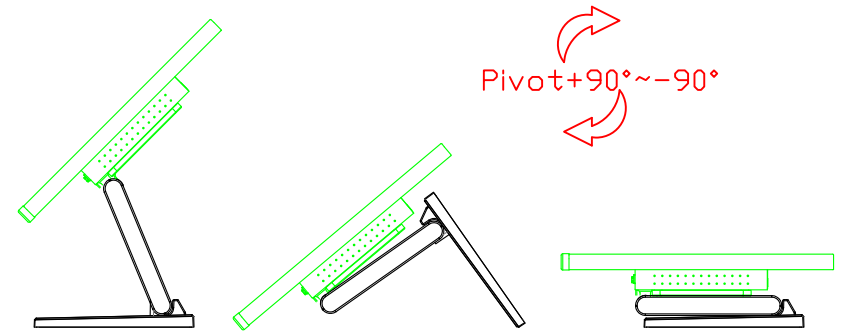

Software Feature :

Draw Test	Position and linearity verification
Controller	Support multiple controllers
Languages	English · Simple Chinese · Traditional Chinese · Japanese · French · German · Spanish · Korean · Arabic · Czech · Danish · Dutch · Greek · Hungarian · Italian · Norwegian · Russian · Polish · Portuguese · Slovenian · Swedish · Thai · Turkish
Mouse Emulator	Right / left button emulation. Auto Right / left Click (PDA function)
Touch Style	Drawing a Mode · button a Mode · Touch Off/ on Switch
Double Click	Configurable double click speed · Configurable double click area
Sound Modes	No sound · Touch down · Touch up
Display Support	display rotation · Support multiple monitors
Division Pattern	Support two halves and four parts with touch function, you can also create your own division patterns.
Settings:	
Edge compensation	Support edge compensation and you can also add your own numbers for it.
Support O.S	All Windows-32/64bit O.S Android ; Linux ; MAC

AIM-TMPCTU170-V01

3 Year Warranty
LCD Panel 1 Year

17" Touch Monitor.
(VESA Mount)

AIM-TMxxxx170-G01 N

17" Desktop Touch Monitor.
(Foldable Stand)

AIM-TMxxxx170-G01

17" Desktop Touch Monitor.
(Photo Stand)

AIM-TMxxxx170-P01