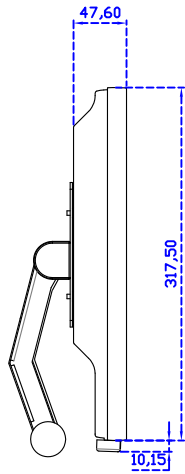

17" Projected capacitive Multi-Touch Monitor

Display Specifications :

Active Area	337 × 270 mm
Pixel Pitch	0.264 × 0.264 mm
Brightness	250 cd/m ²
Contrast Ratio	1000 : 1
Resolution	1280 x 1024 (SXGA)
Viewing Angle	L/R176° ; U/D170°
Response Time	5ms (Tr + Tf)
Display Colors	16.7M
Display Modes	640×480 ; 800×600 ; 1024×768 ; 1280×1024
Signal input	VGA ; Audio
Speaker	1W (8Ω) × 1
OSD Keyboard	⊙Power ⊙Auto adjust ⊕ ⊖ ⊙Menu
Power Source	DC 12V (DC Jack Φ2.1mm)
Power Consumption	≤15w
Storage 、 Operation	-20~60°C ; 0~50°C
VESA	75×75 mm
Casing Colors	Black (White)
Casing Size 、 Weight	378 × 317.5 × 48.6 mm ; 3.3 kg (W×H×D) (Without Stand)
Carton 、 gross weight	440 × 455 × 155 mm ; 4.6 kg (W×H×D)
Accessory	VGA cable / Audio cable / AC100~240V Adapter / Power cable / USB or RS232 cable / Cleaning wipes / Driver Disk

AIM-TMPCTU170-V01

3 Year Warranty
LCD Panel 1 Year

17" Touch Monitor.
(VESA Mount)

AIM-TMxxxx170-G01 N

17" Desktop Touch Monitor.
(Foldable Stand)

AIM-TMxxxx170-G01

17" Desktop Touch Monitor.
(Photo Stand)

AIM-TMxxxx170-P01

17" Desktop Touch Monitor.
(POS Stand)

AIM-TMxxx170-V01