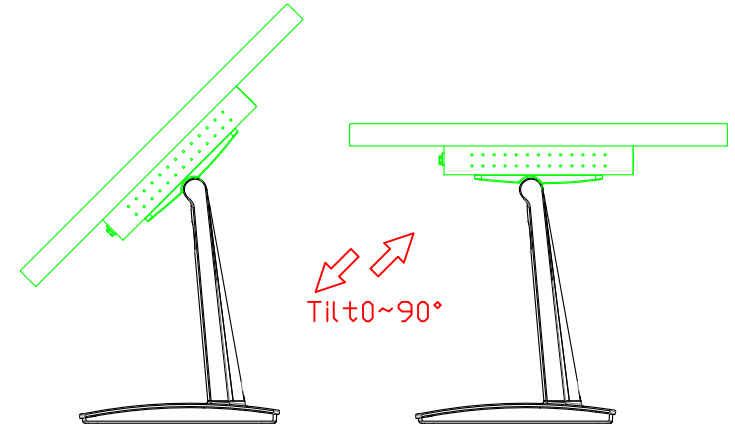

AIM-TMPCTU170-V01

3 Year Warranty
LCD Panel 1 Year

17" Touch Monitor.
(VESA Mount)

AIM-TMxxxx170-G01 N

17" Desktop Touch Monitor.
(Foldable Stand)

AIM-TMxxxx170-G01

17" Desktop Touch Monitor.
(Photo Stand)

AIM-TMxxxx170-P01