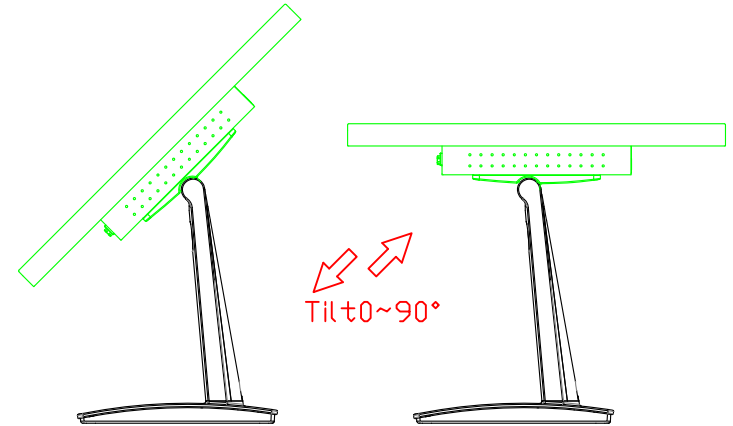

AIM-TMPCTU190-V01

**3 Year Warranty**  
LCD Panel 1 Year

19" Touch Monitor.  
 (VESA Mount)

---

AIM-TMxxxx190-G01 N

19" Desktop Touch Monitor.  
(Foldable Stand)

AIM-TMxxxx190-G01

19" Desktop Touch Monitor.  
(Photo Stand)

AIM-TMxxxx190-P01

19" Desktop Touch Monitor.  
(POS Stand)

AIM-TMxxx190-V01