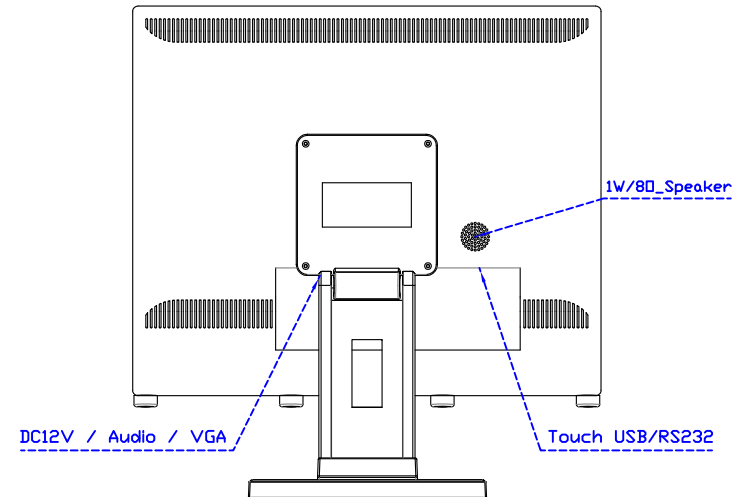

AIM-TMPCTU190-V01

**3 Year Warranty**  
LCD Panel 1 Year

19" Touch Monitor.  
 (VESA Mount)

---

AIM-TMxxxx190-G01 N

19" Desktop Touch Monitor.  
(Foldable Stand)

AIM-TMxxxx190-G01

19" Desktop Touch Monitor.  
(Photo Stand)

AIM-TMxxxx190-P01

19" Desktop Touch Monitor.  
(POS Stand)

AIM-TMxxx190-V01