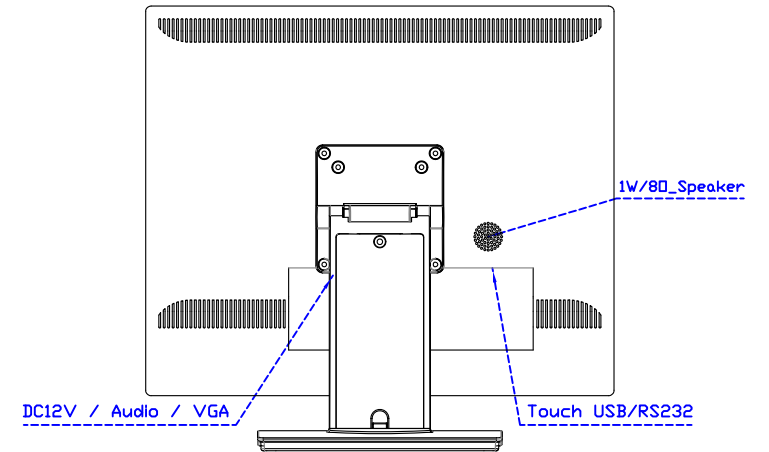

AIM-TMPCTU190-V01

**3 Year Warranty**  
LCD Panel 1 Year

19" Touch Monitor.  
 (VESA Mount)

---

AIM-TMxxxx190-G01 N

19" Desktop Touch Monitor.  
(Foldable Stand)

AIM-TMxxxx190-G01

19" Desktop Touch Monitor.  
(Photo Stand)

AIM-TMxxxx190-P01

19" Desktop Touch Monitor.  
(POS Stand)

AIM-TMxxx190-V01