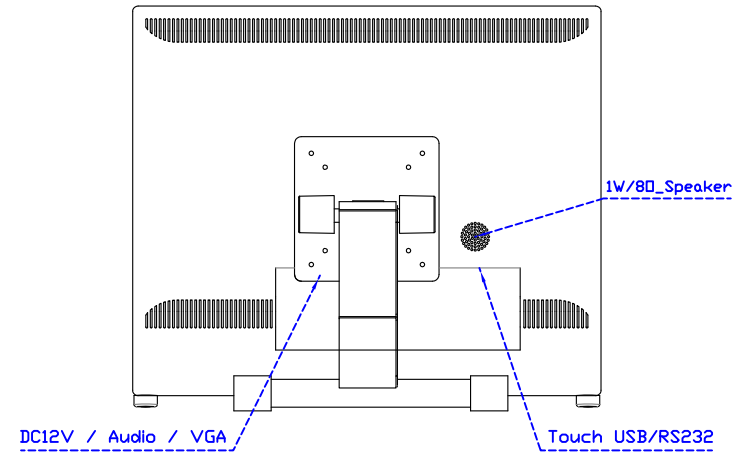

AIM-TMPCTU190-V01

**3 Year Warranty**  
LCD Panel 1 Year

19" Touch Monitor.  
 (VESA Mount)

---

AIM-TMxxxx190-G01 N

19" Desktop Touch Monitor.  
(Foldable Stand)

AIM-TMxxxx190-G01

19" Desktop Touch Monitor.  
(Photo Stand)

AIM-TMxxxx190-P01

19" Desktop Touch Monitor.  
(POS Stand)

AIM-TMxxx190-V01