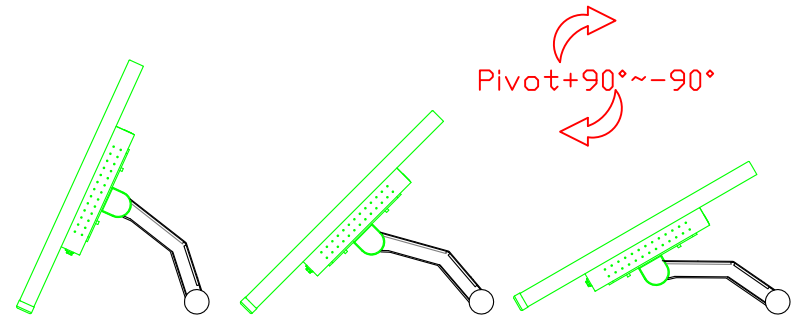

AIM-TMPCTU190-V01

**3 Year Warranty**  
LCD Panel 1 Year

19" Touch Monitor.  
 (VESA Mount)

---

AIM-TMxxxx190-G01 N

19" Desktop Touch Monitor.  
(Foldable Stand)

AIM-TMxxxx190-G01

19" Desktop Touch Monitor.  
(Photo Stand)

AIM-TMxxxx190-P01

19" Desktop Touch Monitor.  
(POS Stand)

AIM-TMxxx190-V01