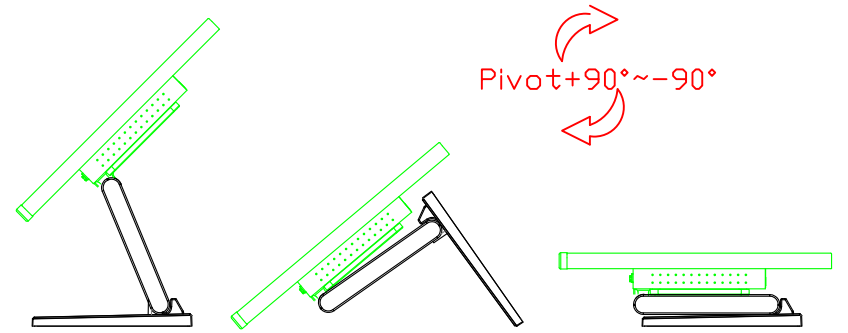

AIM-TMPCTU190-V01

**3 Year Warranty**  
LCD Panel 1 Year

19" Touch Monitor.  
 (VESA Mount)

---

AIM-TMxxxx190-G01 N

19" Desktop Touch Monitor.  
(Foldable Stand)

AIM-TMxxxx190-G01

19" Desktop Touch Monitor.  
(Photo Stand)

AIM-TMxxxx190-P01

19" Desktop Touch Monitor.  
(POS Stand)

AIM-TMxxx190-V01