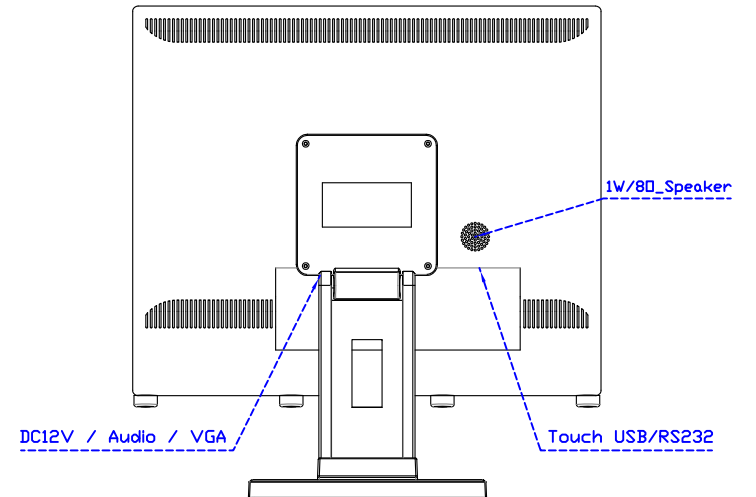

Software Feature :

Draw Test	Position and linearity verification
Controller	Support multiple controllers
Languages	English · Simple Chinese · Traditional Chinese · Japanese · French · German · Spanish · Korean · Arabic · Czech · Danish · Dutch · Greek · Hungarian · Italian · Norwegian · Russian · Polish · Portuguese · Slovenian · Swedish · Thai · Turkish
Mouse Emulator	Right / left button emulation. Auto Right / left Click (PDA function)
Touch Style	Drawing a Mode · button a Mode · Touch Off/ on Switch
Double Click	Configurable double click speed · Configurable double click area
Sound Modes	No sound · Touch down · Touch up
Display Support	display rotation · Support multiple monitors
Division Pattern	Support two halves and four parts with touch function, you can also create your own division patterns.
Settings:	
Edge compensation	Support edge compensation and you can also add your own numbers for it.
Support O.S	All Windows-32/64bit O.S Android ; Linux ; MAC

AIM-TMPCTU190-V01

3 Year Warranty
LCD Panel 1 Year

19" Touch Monitor.
 (VESA Mount)

AIM-TMxxxx190-G01 N

19" Desktop Touch Monitor.
(Foldable Stand)

AIM-TMxxxx190-G01

19" Desktop Touch Monitor.
(Photo Stand)

AIM-TMxxxx190-P01

19" Desktop Touch Monitor.
(POS Stand)

AIM-TMxxx190-V01