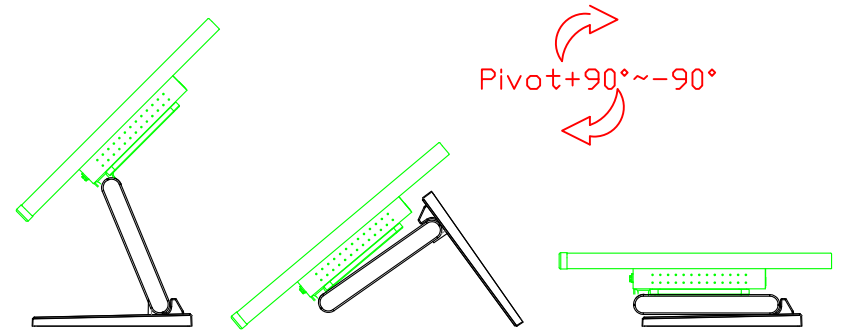

Software Feature :

Draw Test	Position and linearity verification
Controller	Support multiple controllers
Languages	English · Simple Chinese · Traditional Chinese · Japanese · French · German · Spanish · Korean · Arabic · Czech · Danish · Dutch · Greek · Hungarian · Italian · Norwegian · Russian · Polish · Portuguese · Slovenian · Swedish · Thai · Turkish
Mouse Emulator	Right / left button emulation. Auto Right / left Click (PDA function)
Touch Style	Drawing a Mode · button a Mode · Touch Off/ on Switch
Double Click	Configurable double click speed · Configurable double click area
Sound Modes	No sound · Touch down · Touch up
Display Support	display rotation · Support multiple monitors
Division Pattern	Support two halves and four parts with touch function, you can also create your own division patterns.
Settings:	
Edge compensation	Support edge compensation and you can also add your own numbers for it.
Support O.S	All Windows-32/64bit O.S Android ; Linux ; MAC

AIM-TMPCTU190-V01

3 Year Warranty
LCD Panel 1 Year

19" Touch Monitor.
 (VESA Mount)

AIM-TMxxxx190-G01 N

19" Desktop Touch Monitor.
(Foldable Stand)

AIM-TMxxxx190-G01

19" Desktop Touch Monitor.
(Photo Stand)

AIM-TMxxxx190-P01

19" Desktop Touch Monitor.
(POS Stand)

AIM-TMxxx190-V01