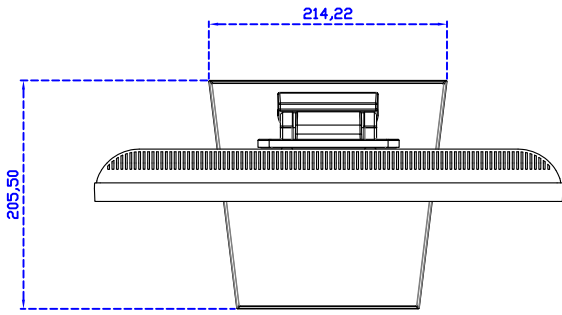

AIM-TMPCTU190-V01

3 Year Warranty
LCD Panel 1 Year

19" Touch Monitor.
 (VESA Mount)

AIM-TMxxxx190-G01 N

19" Desktop Touch Monitor.
(Foldable Stand)

AIM-TMxxxx190-G01

19" Desktop Touch Monitor.
(Photo Stand)

AIM-TMxxxx190-P01

19" Desktop Touch Monitor.
(POS Stand)

AIM-TMxxx190-V01