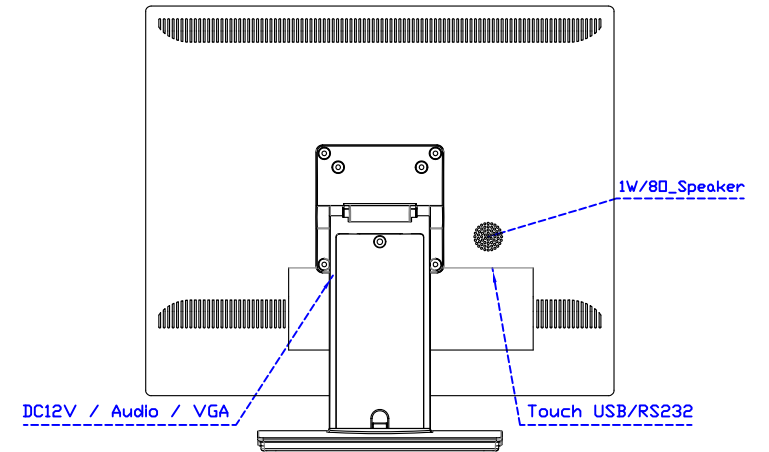

Software Feature :

Draw Test	Position and linearity verification
Controller	Support multiple controllers
Languages	English · Simple Chinese · Traditional Chinese · Japanese · French · German · Spanish · Korean · Arabic · Czech · Danish · Dutch · Greek · Hungarian · Italian · Norwegian · Russian · Polish · Portuguese · Slovenian · Swedish · Thai · Turkish
Mouse Emulator	Right / left button emulation. Auto Right / left Click (PDA function)
Touch Style	Drawing a Mode · button a Mode · Touch Off/ on Switch
Double Click	Configurable double click speed · Configurable double click area
Sound Modes	No sound · Touch down · Touch up
Display Support	display rotation · Support multiple monitors
Division Pattern	Support two halves and four parts with touch function, you can also create your own division patterns.
Settings:	
Edge compensation	Support edge compensation and you can also add your own numbers for it.
Support O.S	All Windows-32/64bit O.S Android ; Linux ; MAC

AIM-TMPCTU190-V01

3 Year Warranty
LCD Panel 1 Year

19" Touch Monitor.
 (VESA Mount)

AIM-TMxxxx190-G01 N

19" Desktop Touch Monitor.
(Foldable Stand)

AIM-TMxxxx190-G01

19" Desktop Touch Monitor.
(Photo Stand)

AIM-TMxxxx190-P01

19" Desktop Touch Monitor.
(POS Stand)

AIM-TMxxx190-V01