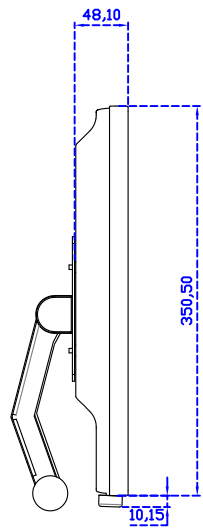

19" Projected capacitive Multi-Touch Monitor

Display Specifications :

Active Area	376 × 301 mm
Pixel Pitch	0.294 × 0.294 mm
Brightness	250 cd/m ²
Contrast Ratio	1000 : 1
Resolution	1280 x 1024 (SXGA)
Viewing Angle	L/R178° ; U/D170°
Response Time	5ms (Tr + Tf)
Display Colors	16.7M
Display Modes	640×480 ; 800×600 ; 1024×768 ; 1280×1024
Signal input	VGA ; Audio
Speaker	1W (8Ω) × 1
OSD Keyboard	⊙Power ⊙Auto adjust ⊕ ⊖ ⊙Menu
Power Source	DC 12V (DC Jack Φ2.1mm)
Power Consumption	≤16w
Storage 、 Operation	-20~60°C ; 0~50°C
VESA	75×75 mm
Casing Colors	Black (White)
Casing Size 、 Weight	421.4 × 350.5 × 48.1 mm ; 4.5 kg (W×H×D) (Without Stand)
Carton 、 gross weight	490 × 500 × 155 mm ; 7 kg (W×H×D)
Accessory	VGA cable / Audio cable / AC100~240V Adapter / Power cable / USB or RS232 cable / Cleaning wipes / Driver Disk

AIM-TMPCTU190-V01

3 Year Warranty
LCD Panel 1 Year

19" Touch Monitor.
 (VESA Mount)

AIM-TMxxxx190-G01 N

19" Desktop Touch Monitor.
(Foldable Stand)

AIM-TMxxxx190-G01

19" Desktop Touch Monitor.
(Photo Stand)

AIM-TMxxxx190-P01

19" Desktop Touch Monitor.
(POS Stand)

AIM-TMxxx190-V01