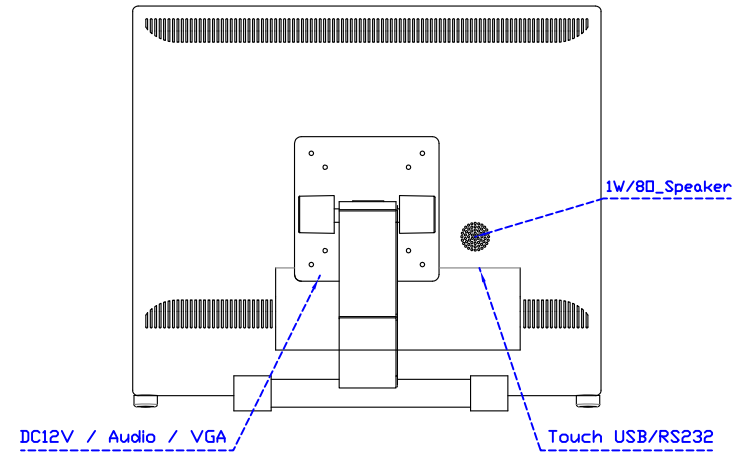

Software Feature :

Draw Test	Position and linearity verification
Controller	Support multiple controllers
Languages	English · Simple Chinese · Traditional Chinese · Japanese · French · German · Spanish · Korean · Arabic · Czech · Danish · Dutch · Greek · Hungarian · Italian · Norwegian · Russian · Polish · Portuguese · Slovenian · Swedish · Thai · Turkish
Mouse Emulator	Right / left button emulation. Auto Right / left Click (PDA function)
Touch Style	Drawing a Mode · button a Mode · Touch Off/ on Switch
Double Click	Configurable double click speed · Configurable double click area
Sound Modes	No sound · Touch down · Touch up
Display Support	display rotation · Support multiple monitors
Division Pattern	Support two halves and four parts with touch function, you can also create your own division patterns.
Settings:	
Edge compensation	Support edge compensation and you can also add your own numbers for it.
Support O.S	All Windows-32/64bit O.S Android ; Linux ; MAC

AIM-TMPCTU190-V01

3 Year Warranty
LCD Panel 1 Year

19" Touch Monitor.
 (VESA Mount)

AIM-TMxxxx190-G01 N

19" Desktop Touch Monitor.
(Foldable Stand)

AIM-TMxxxx190-G01

19" Desktop Touch Monitor.
(Photo Stand)

AIM-TMxxxx190-P01

19" Desktop Touch Monitor.
(POS Stand)

AIM-TMxxx190-V01