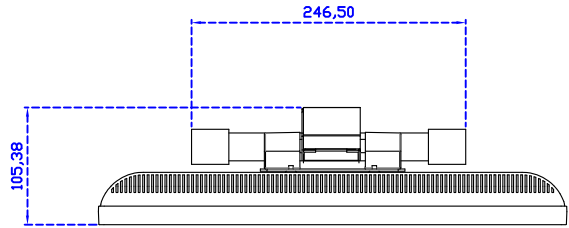

AIM-TMPCTU190-V01

3 Year Warranty
LCD Panel 1 Year

19" Touch Monitor.
 (VESA Mount)

AIM-TMxxxx190-G01 N

19" Desktop Touch Monitor.
(Foldable Stand)

AIM-TMxxxx190-G01

19" Desktop Touch Monitor.
(Photo Stand)

AIM-TMxxxx190-P01

19" Desktop Touch Monitor.
(POS Stand)

AIM-TMxxx190-V01