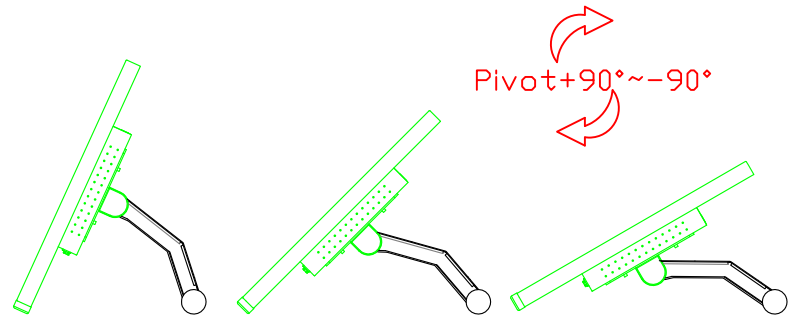

Software Feature :

Draw Test	Position and linearity verification
Controller	Support multiple controllers
Languages	English · Simple Chinese · Traditional Chinese · Japanese · French · German · Spanish · Korean · Arabic · Czech · Danish · Dutch · Greek · Hungarian · Italian · Norwegian · Russian · Polish · Portuguese · Slovenian · Swedish · Thai · Turkish
Mouse Emulator	Right / left button emulation. Auto Right / left Click (PDA function)
Touch Style	Drawing a Mode · button a Mode · Touch Off/ on Switch
Double Click	Configurable double click speed · Configurable double click area
Sound Modes	No sound · Touch down · Touch up
Display Support	display rotation · Support multiple monitors
Division Pattern	Support two halves and four parts with touch function, you can also create your own division patterns.
Settings:	
Edge compensation	Support edge compensation and you can also add your own numbers for it.
Support O.S	All Windows-32/64bit O.S Android ; Linux ; MAC

AIM-TMPCTU190-V01

3 Year Warranty
LCD Panel 1 Year

19" Touch Monitor.
 (VESA Mount)

AIM-TMxxxx190-G01 N

19" Desktop Touch Monitor.
(Foldable Stand)

AIM-TMxxxx190-G01

19" Desktop Touch Monitor.
(Photo Stand)

AIM-TMxxxx190-P01

19" Desktop Touch Monitor.
(POS Stand)

AIM-TMxxx190-V01