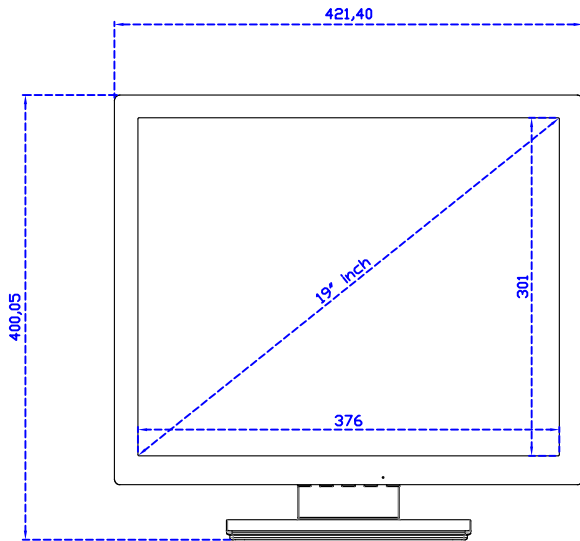

19" Projected capacitive Multi-Touch Monitor

Display Specifications :

Active Area	376 × 301 mm
Pixel Pitch	0.294 × 0.294 mm
Brightness	250 cd/m ²
Contrast Ratio	1000 : 1
Resolution	1280 x 1024 (SXGA)
Viewing Angle	L/R178° ; U/D170°
Response Time	5ms (Tr + Tf)
Display Colors	16.7M
Display Modes	640×480 ; 800×600 ; 1024×768 ; 1280×1024
Signal input	VGA ; Audio
Speaker	1W (8Ω) × 1
OSD Keyboard	⊙Power ⊙Auto adjust ⊕ ⊖ ⊙Menu
Power Source	DC 12V (DC Jack Φ2.1mm)
Power Consumption	≤16w
Storage 、 Operation	-20~60°C ; 0~50°C
VESA	75×75 mm
Casing Colors	Black (White)
Casing Size 、 Weight	421.4 × 350.5 × 48.1 mm ; 4.5 kg (W×H×D) (Without Stand)
Carton 、 gross weight	490 × 500 × 155 mm ; 7 kg (W×H×D)
Accessory	VGA cable / Audio cable / AC100~240V Adapter / Power cable / USB or RS232 cable / Cleaning wipes / Driver Disk

AIM-TMPCTU190-V01

3 Year Warranty
LCD Panel 1 Year

19" Touch Monitor.
 (VESA Mount)

AIM-TMxxxx190-G01 N

19" Desktop Touch Monitor.
(Foldable Stand)

AIM-TMxxxx190-G01

19" Desktop Touch Monitor.
(Photo Stand)

AIM-TMxxxx190-P01

19" Desktop Touch Monitor.
(POS Stand)

AIM-TMxxx190-V01