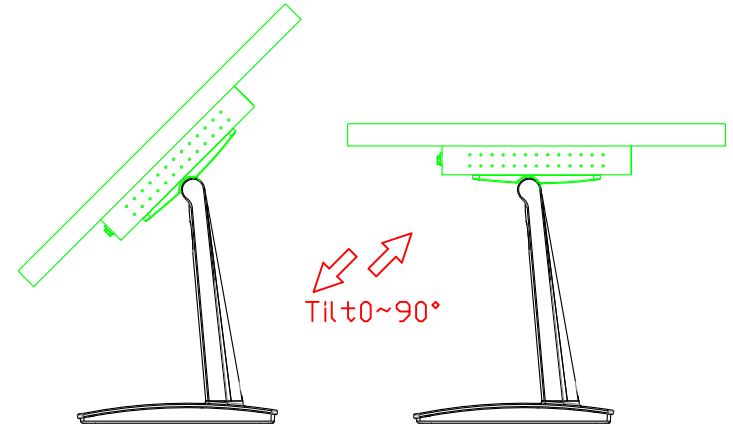

AIM-TMPCTU190-V01

3 Year Warranty
LCD Panel 1 Year

19" Touch Monitor.
 (VESA Mount)

AIM-TMxxxx190-G01 N

19" Desktop Touch Monitor.
(Foldable Stand)

AIM-TMxxxx190-G01

19" Desktop Touch Monitor.
(Photo Stand)

AIM-TMxxxx190-P01

19" Desktop Touch Monitor.
(POS Stand)

AIM-TMxxx190-V01