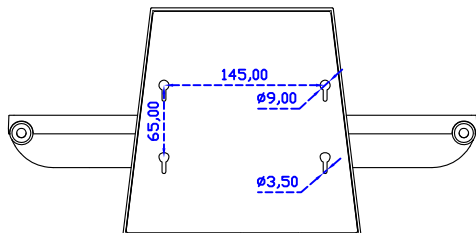

AIM-TMPCTU190-V01

3 Year Warranty
LCD Panel 1 Year

19" Touch Monitor.
 (VESA Mount)

AIM-TMxxxx190-G01 N

19" Desktop Touch Monitor.
(Foldable Stand)

AIM-TMxxxx190-G01

19" Desktop Touch Monitor.
(Photo Stand)

AIM-TMxxxx190-P01

19" Desktop Touch Monitor.
(POS Stand)

AIM-TMxxx190-V01