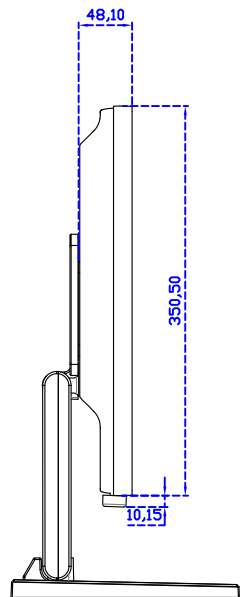

19" Projected capacitive Multi-Touch Monitor

Display Specifications :

Active Area	376 × 301 mm
Pixel Pitch	0.294 × 0.294 mm
Brightness	250 cd/m ²
Contrast Ratio	1000 : 1
Resolution	1280 x 1024 (SXGA)
Viewing Angle	L/R178° ; U/D170°
Response Time	5ms (Tr + Tf)
Display Colors	16.7M
Display Modes	640×480 ; 800×600 ; 1024×768 ; 1280×1024
Signal input	VGA ; Audio
Speaker	1W (8Ω) × 1
OSD Keyboard	⊙Power ⊙Auto adjust ⊕ ⊖ ⊙Menu
Power Source	DC 12V (DC Jack Φ2.1mm)
Power Consumption	≤16w
Storage 、 Operation	-20~60°C ; 0~50°C
VESA	75×75 mm
Casing Colors	Black (White)
Casing Size 、 Weight	421.4 × 350.5 × 48.1 mm ; 4.5 kg (W×H×D) (Without Stand)
Carton 、 gross weight	490 × 500 × 155 mm ; 7 kg (W×H×D)
Accessory	VGA cable / Audio cable / AC100~240V Adapter / Power cable / USB or RS232 cable / Cleaning wipes / Driver Disk

AIM-TMPCTU190-V01

3 Year Warranty
LCD Panel 1 Year

19" Touch Monitor.
 (VESA Mount)

AIM-TMxxxx190-G01 N

19" Desktop Touch Monitor.
(Foldable Stand)

AIM-TMxxxx190-G01

19" Desktop Touch Monitor.
(Photo Stand)

AIM-TMxxxx190-P01

19" Desktop Touch Monitor.
(POS Stand)

AIM-TMxxx190-V01