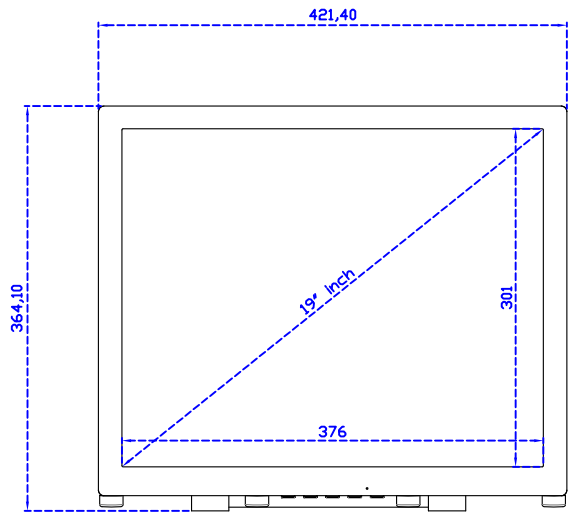

19" Projected capacitive Multi-Touch Monitor

Display Specifications :

Active Area	376 × 301 mm
Pixel Pitch	0.294 × 0.294 mm
Brightness	250 cd/m ²
Contrast Ratio	1000 : 1
Resolution	1280 x 1024 (SXGA)
Viewing Angle	L/R178° ; U/D170°
Response Time	5ms (Tr + Tf)
Display Colors	16.7M
Display Modes	640×480 ; 800×600 ; 1024×768 ; 1280×1024
Signal input	VGA ; Audio
Speaker	1W (8Ω) × 1
OSD Keyboard	⊙Power ⊙Auto adjust ⊕ ⊖ ⊙Menu
Power Source	DC 12V (DC Jack Φ2.1mm)
Power Consumption	≤16w
Storage 、 Operation	-20~60°C ; 0~50°C
VESA	75×75 mm
Casing Colors	Black (White)
Casing Size 、 Weight	421.4 × 350.5 × 48.1 mm ; 4.5 kg (W×H×D) (Without Stand)
Carton 、 gross weight	490 × 500 × 155 mm ; 7 kg (W×H×D)
Accessory	VGA cable / Audio cable / AC100~240V Adapter / Power cable / USB or RS232 cable / Cleaning wipes / Driver Disk

AIM-TMPCTU190-V01

3 Year Warranty
LCD Panel 1 Year

19" Touch Monitor.
 (VESA Mount)

AIM-TMxxxx190-G01 N

19" Desktop Touch Monitor.
(Foldable Stand)

AIM-TMxxxx190-G01

19" Desktop Touch Monitor.
(Photo Stand)

AIM-TMxxxx190-P01

19" Desktop Touch Monitor.
(POS Stand)

AIM-TMxxx190-V01