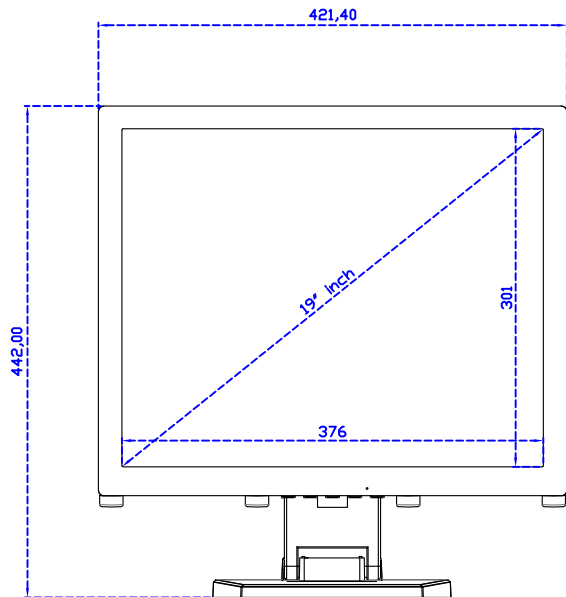

19" Projected capacitive Multi-Touch Monitor

Display Specifications :

Active Area	376 × 301 mm
Pixel Pitch	0.294 × 0.294 mm
Brightness	250 cd/m ²
Contrast Ratio	1000 : 1
Resolution	1280 x 1024 (SXGA)
Viewing Angle	L/R178° ; U/D170°
Response Time	5ms (Tr + Tf)
Display Colors	16.7M
Display Modes	640×480 ; 800×600 ; 1024×768 ; 1280×1024
Signal input	VGA ; Audio
Speaker	1W (8Ω) × 1
OSD Keyboard	⊙Power ⊙Auto adjust ⊕ ⊖ ⊙Menu
Power Source	DC 12V (DC Jack Φ2.1mm)
Power Consumption	≤16w
Storage 、 Operation	-20~60°C ; 0~50°C
VESA	75×75 mm
Casing Colors	Black (White)
Casing Size 、 Weight	421.4 × 350.5 × 48.1 mm ; 4.5 kg (W×H×D) (Without Stand)
Carton 、 gross weight	490 × 500 × 155 mm ; 7 kg (W×H×D)
Accessory	VGA cable / Audio cable / AC100~240V Adapter / Power cable / USB or RS232 cable / Cleaning wipes / Driver Disk

AIM-TMPCTU190-V01

3 Year Warranty
LCD Panel 1 Year

19" Touch Monitor.
 (VESA Mount)

AIM-TMxxxx190-G01 N

19" Desktop Touch Monitor.
(Foldable Stand)

AIM-TMxxxx190-G01

19" Desktop Touch Monitor.
(Photo Stand)

AIM-TMxxxx190-P01

19" Desktop Touch Monitor.
(POS Stand)

AIM-TMxxx190-V01