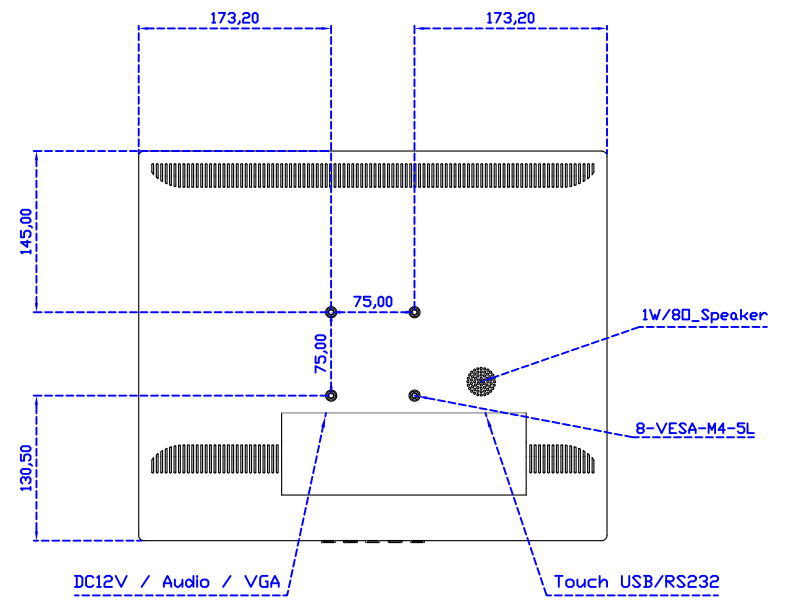

※AiM Touch has the right to update specs without further notice

AIM-TMPCTU190-G01

AIM-TMPCTU190-P01

19" Projected capacitive Multi-Touch Monitor

Touch Feature :

Input Method	Capacitive stylus, Finger
Linearity	≤2.5mm
Surface	≥7H
Life Time	Unlimited
Application	Writing and Signature Capture Capability

Software Feature :

Draw Test	Position and linearity verification
Controller	Support multiple controllers
Languages	English · Simple Chinese · Traditional Chinese · Japanese · French · German · Spanish · Korean · Arabic · Czech · Danish · Dutch · Greek · Hungarian · Italian · Norwegian · Russian · Polish · Portuguese · Slovenian · Swedish · Thai · Turkish
Mouse Emulator	Right / left button emulation. Auto Right / left Click (PDA function)
Touch Style	Drawing a Mode · button a Mode · Touch Off/ on Switch
Double Click	Configurable double click speed · Configurable double click area
Sound Modes	No sound · Touch down · Touch up
Display Support	display rotation · Support multiple monitors
Division Pattern	Support two halves and four parts with touch function, you can also create your own division patterns.
Settings:	
Edge compensation	Support edge compensation and you can also add your own numbers for it.
Support O.S	All Windows-32/64bit O.S Android ; Linux ; MAC

AIM-TMPCTU190-V01

3 Year Warranty
LCD Panel 1 Year

19" Touch Monitor.
 (VESA Mount)

AIM-TMxxxx190-G01 N

19" Desktop Touch Monitor.
(Foldable Stand)

AIM-TMxxxx190-G01

19" Desktop Touch Monitor.
(Photo Stand)

AIM-TMxxxx190-P01

19" Desktop Touch Monitor.
(POS Stand)

AIM-TMxxx190-V01