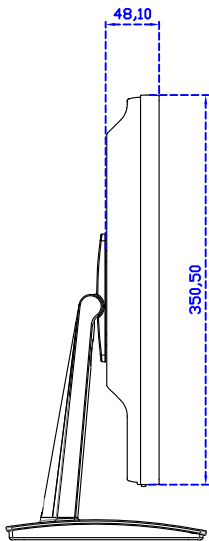

19" Projected capacitive Multi-Touch Monitor

Display Specifications :

Active Area	376 × 301 mm
Pixel Pitch	0.294 × 0.294 mm
Brightness	250 cd/m ²
Contrast Ratio	1000 : 1
Resolution	1280 x 1024 (SXGA)
Viewing Angle	L/R178° ; U/D170°
Response Time	5ms (Tr + Tf)
Display Colors	16.7M
Display Modes	640×480 ; 800×600 ; 1024×768 ; 1280×1024
Signal input	VGA ; Audio
Speaker	1W (8Ω) × 1
OSD Keyboard	⊙Power ⊙Auto adjust ⊕ ⊖ ⊙Menu
Power Source	DC 12V (DC Jack Φ2.1mm)
Power Consumption	≤16w
Storage 、 Operation	-20~60°C ; 0~50°C
VESA	75×75 mm
Casing Colors	Black (White)
Casing Size 、 Weight	421.4 × 350.5 × 48.1 mm ; 4.5 kg (W×H×D) (Without Stand)
Carton 、 gross weight	490 × 500 × 155 mm ; 7 kg (W×H×D)
Accessory	VGA cable / Audio cable / AC100~240V Adapter / Power cable / USB or RS232 cable / Cleaning wipes / Driver Disk

AIM-TMPCTU190-V01

3 Year Warranty
LCD Panel 1 Year

19" Touch Monitor.
 (VESA Mount)

AIM-TMxxxx190-G01 N

19" Desktop Touch Monitor.
(Foldable Stand)

AIM-TMxxxx190-G01

19" Desktop Touch Monitor.
(Photo Stand)

AIM-TMxxxx190-P01

19" Desktop Touch Monitor.
(POS Stand)

AIM-TMxxx190-V01