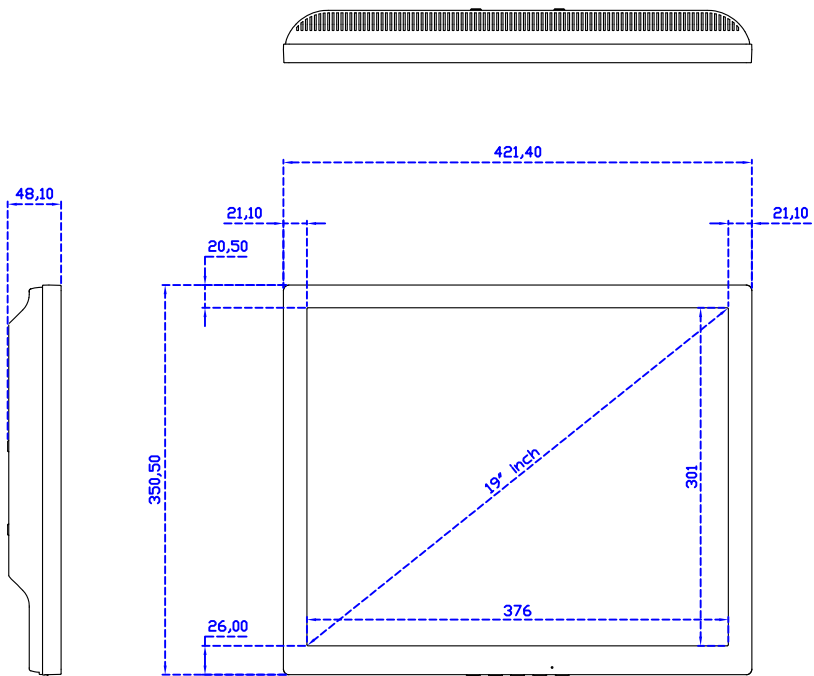

19" Touch Monitor.
(VESA Mount)

AIM-TMxxxx190-G01 N