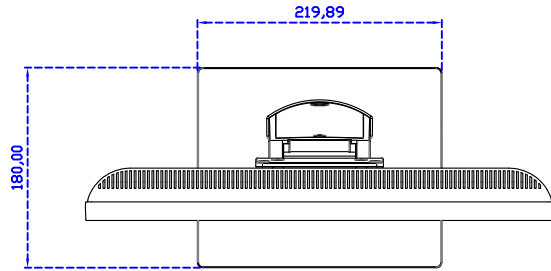

AIM-TMPCTU190-V01

3 Year Warranty
LCD Panel 1 Year

19" Touch Monitor.
 (VESA Mount)

AIM-TMxxxx190-G01 N

19" Desktop Touch Monitor.
(Foldable Stand)

AIM-TMxxxx190-G01

19" Desktop Touch Monitor.
(Photo Stand)

AIM-TMxxxx190-P01

19" Desktop Touch Monitor.
(POS Stand)

AIM-TMxxx190-V01