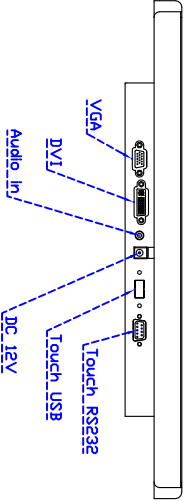

19" Embedded Touch Monitor.

AIM-TMPxxxx190-R03W