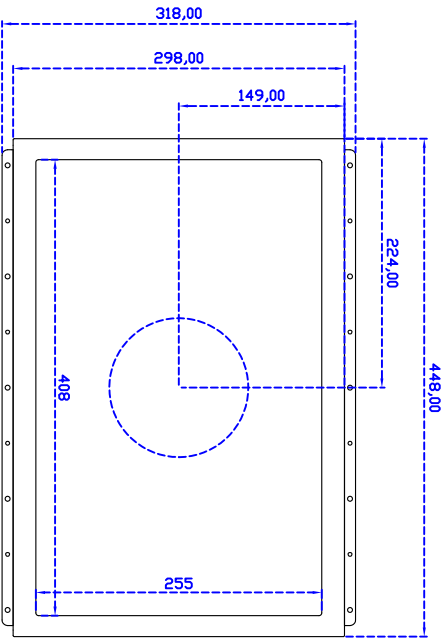

19" Embedded Touch Monitor.

AIM-TMPxxxx190-R03W