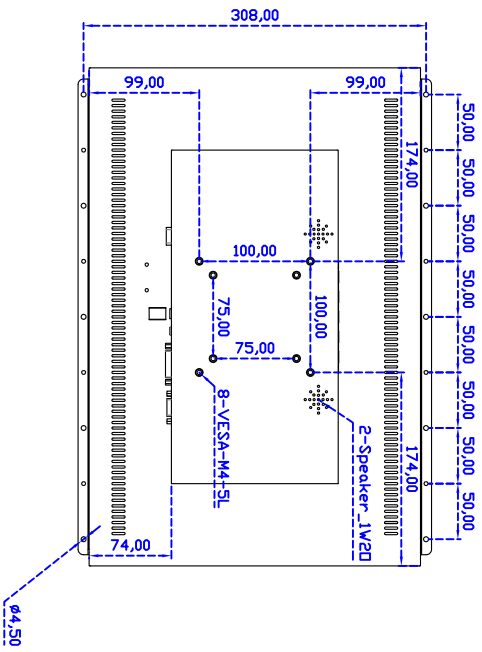

19" Embedded Touch Monitor.

AIM-TMPxxxx190-R03W