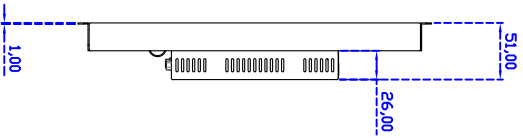

19" Embedded Touch Monitor.

AIM-TMPxxxx190-R03W