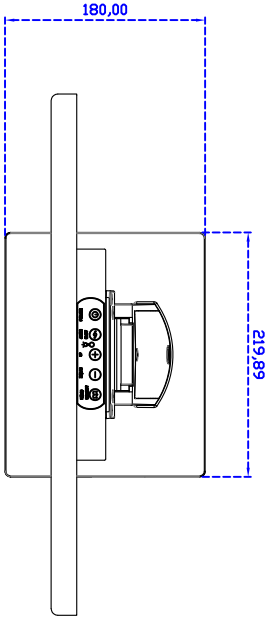

19,5" Desktop Touch Monitor.

AIM-TMxxxx195-R01wV