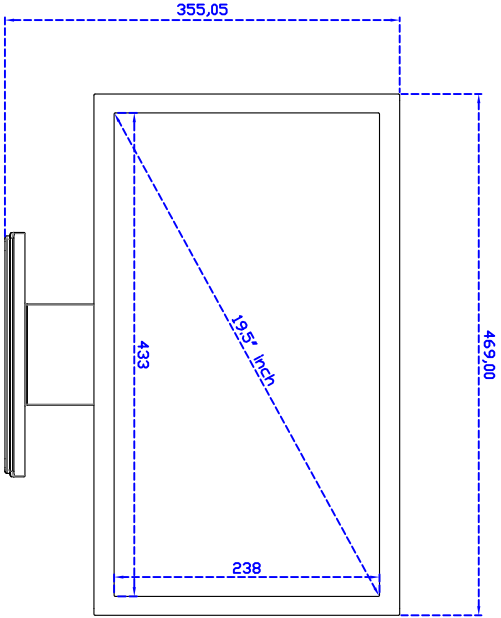

19,5" Desktop Touch Monitor.

AIM-TMxxxx195-R01wV