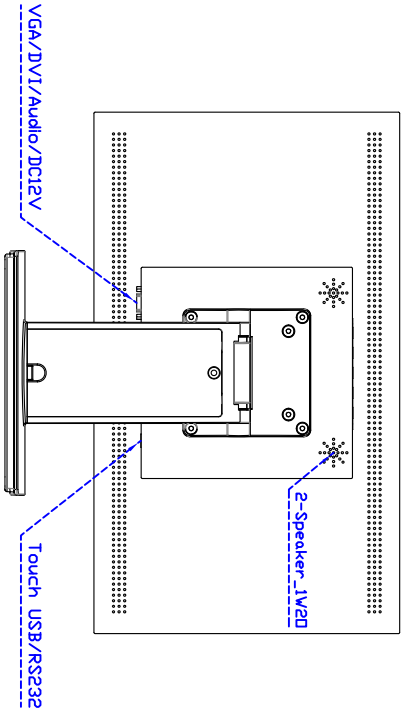

19,5" Desktop Touch Monitor.

AIM-TMxxxx195-R01wV