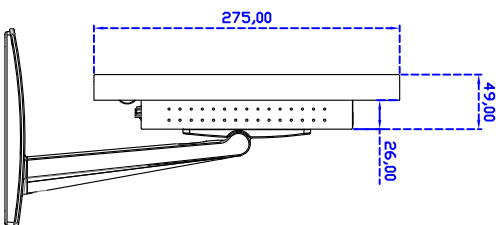

19,5" Desktop Touch Monitor.

AIM-TMxxxx195-R01wV